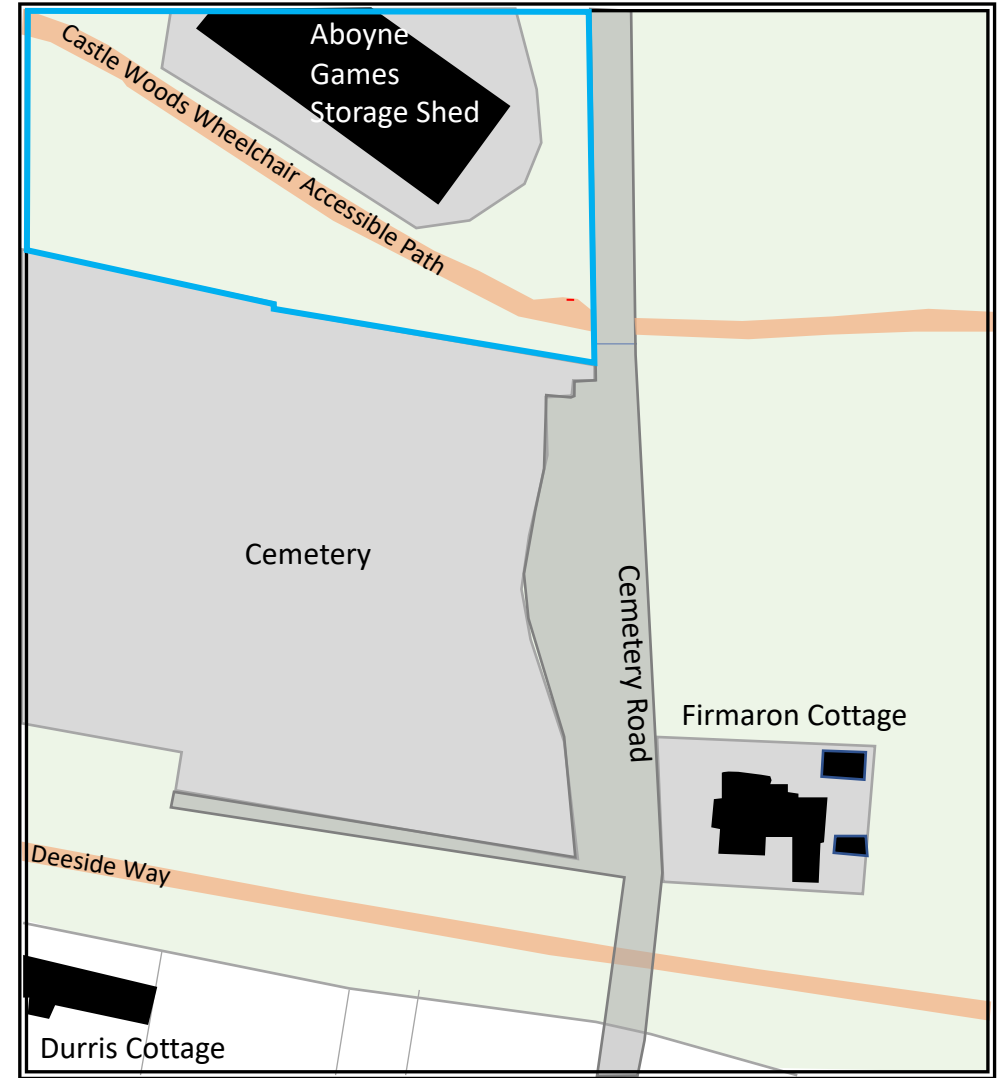

Castle Woods Angled Information Board Location Plan, Cemetery Road, Aboyne AB34 5DZ
Scale 1:1250@A4

Online Reference
100658595-001
Date 25/ 1/24

0m 40m 1:1250