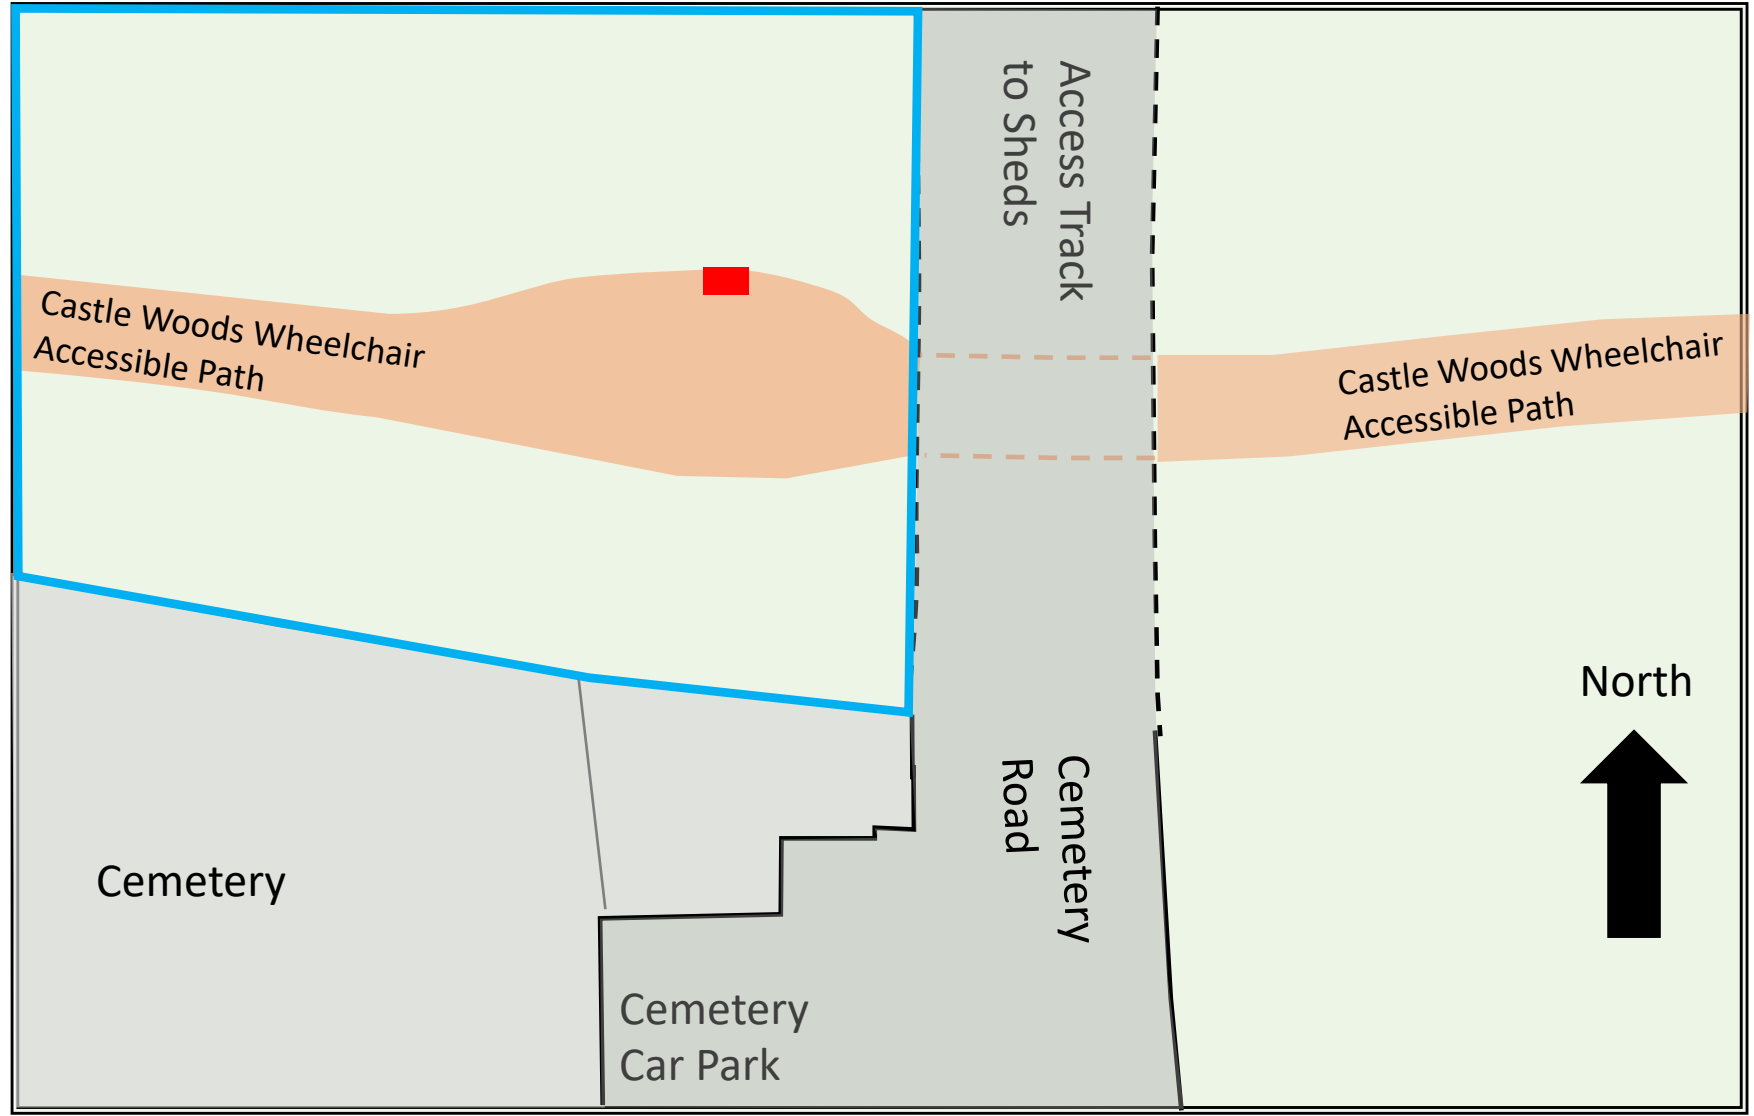

# Castle Woods Angled Information Board Site Plan, Cemetery Road, Aboyne AB34 5DZ

Scale 1:200@A4

Online Reference  
100658595-001  
Date 25/1/24

Site 

Paths 

Location of Information Board 

0m 1:200 10m