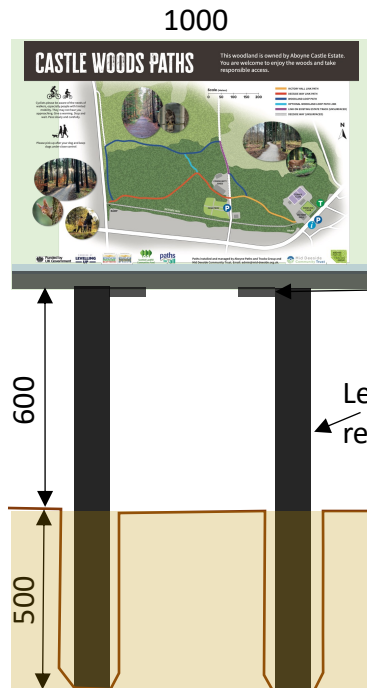

Castle Woods Angled Information Board Scaled Elevation , Cemetery Road, Aboyne AB34 5DZ

Scale 1:25@A4

Online Reference

100658595-001

Date 25/1/24

Front

Side

Back

Bird's eye view

Board is inclined at 30deg to the horizontal

3mm all weather aluminum composite board attached to 20mm plain board

40x40 frame support recycled black plastic

100x75 braces / leg support Recycled black plastic

Legs 100x100 recycled black plastic

Information board showing wheelchair accessible paths in Castle Woods on 3mm aluminum all weather composite board size 1000x700

All dimensions in mm

Scale 1:25