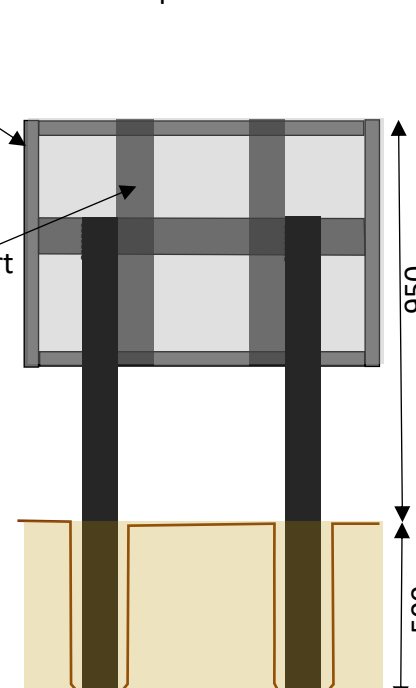

Castle Woods Angled Information Board Scaled Elevation , Cemetery Road, Aboyne AB34 5DZ

Scale 1:25@A4

Online Reference

100658595-001

Date 25/1/24

Front

Side

Back

Bird's eye view

Board is inclined at 30deg to the horizontal

3mm all weather aluminum composite board attached to 20mm plain board

40x40 frame support recycled black plastic

100x75 braces / leg support Recycled black plastic

Legs 100x100 recycled black plastic

Information board showing wheelchair accessible paths in Castle Woods on 3mm aluminum all weather composite board size 1000x700

All dimensions in mm

Scale 1:25