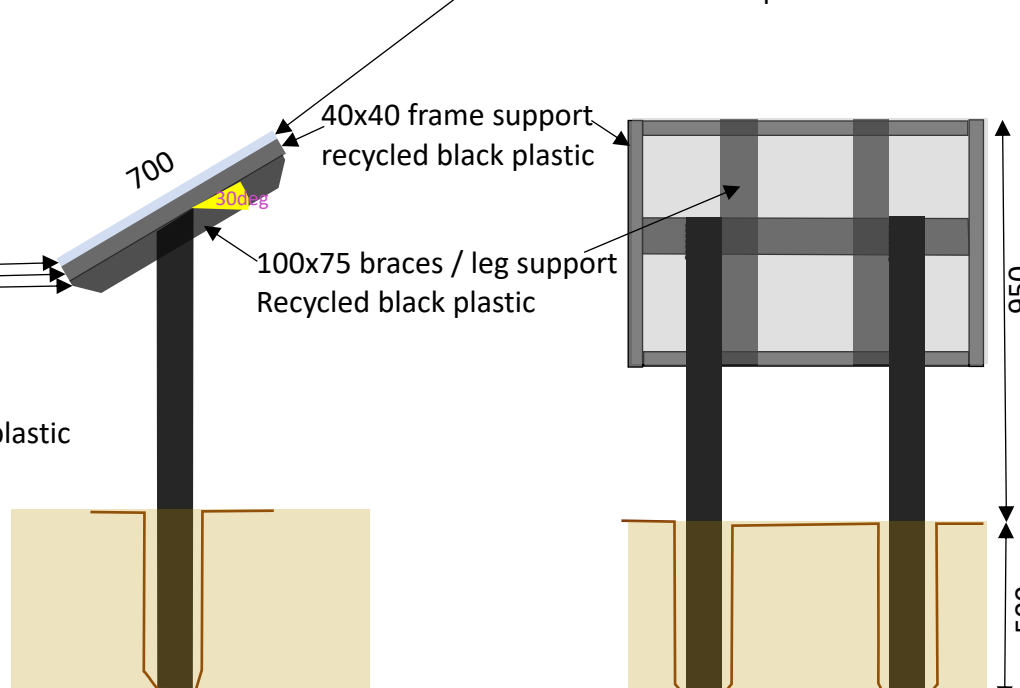

Bird's eye view

Board is inclined at 30deg to the horizontal

3mm all weather aluminum composite board attached to 20mm plain board

40x40 frame support recycled black plastic

100x75 braces / leg support Recycled black plastic

Legs 100x100 recycled black plastic

Information board showing wheelchair accessible paths in Castle Woods on 3mm aluminum all weather composite board size 1000x700

All dimensions in mm

Scale 1:25