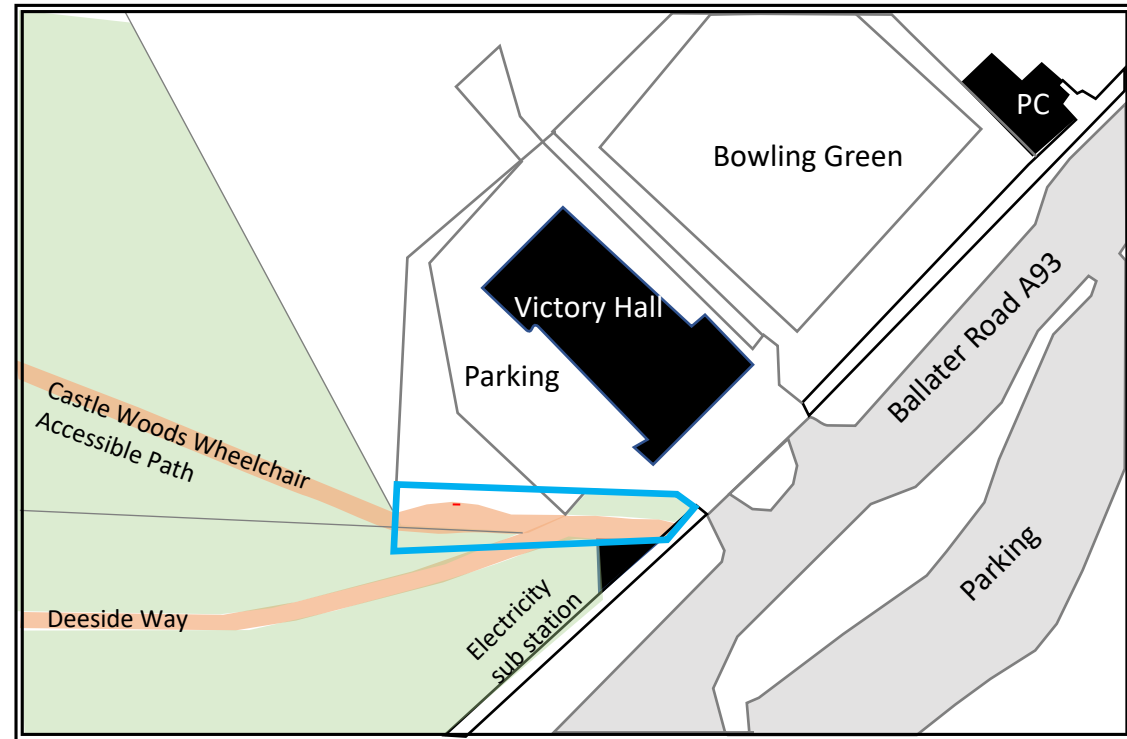

Castle Woods Angled Information Board Location Plan, Ballater Road, Aboyne AB34 5HY
1:1250@A4

Online Reference: 100658717-001
Date:25/1/24

1:1250

0m 40m

Site

Paths

Location of Information Board