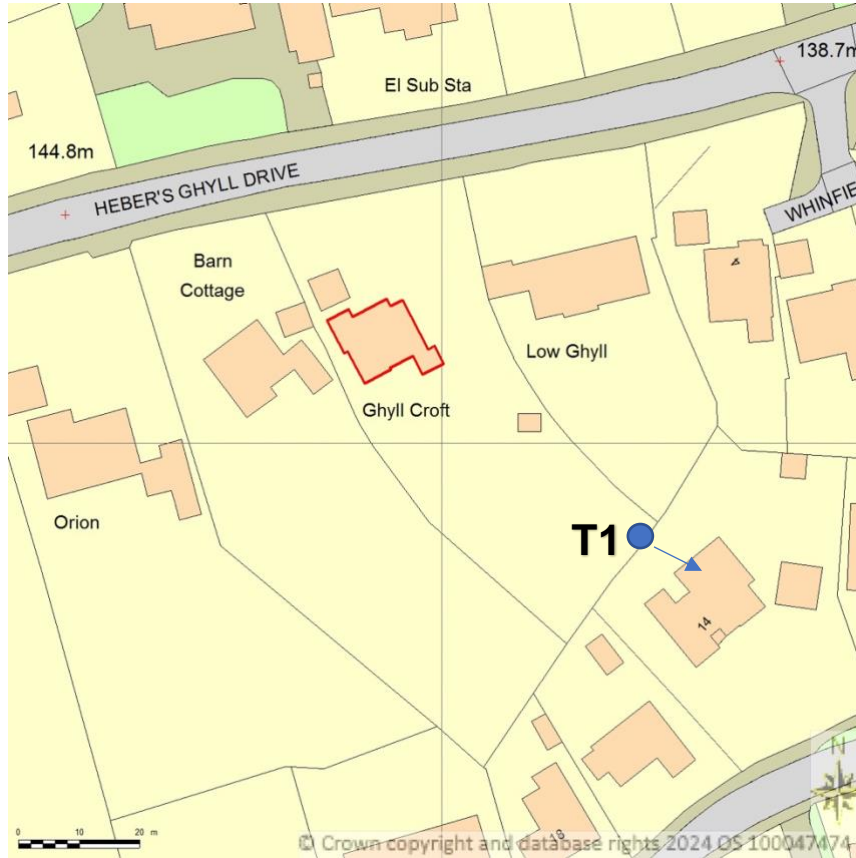

SITE LOCATION PLAN
AREA 2 HA
SCALE 1:1250 on A4
CENTRE COORDINATES: 410299, 447402

Supplied by Streetwise Maps Ltd
www.streetwise.net
Licence No: 100047474
25/01/2024 16:03