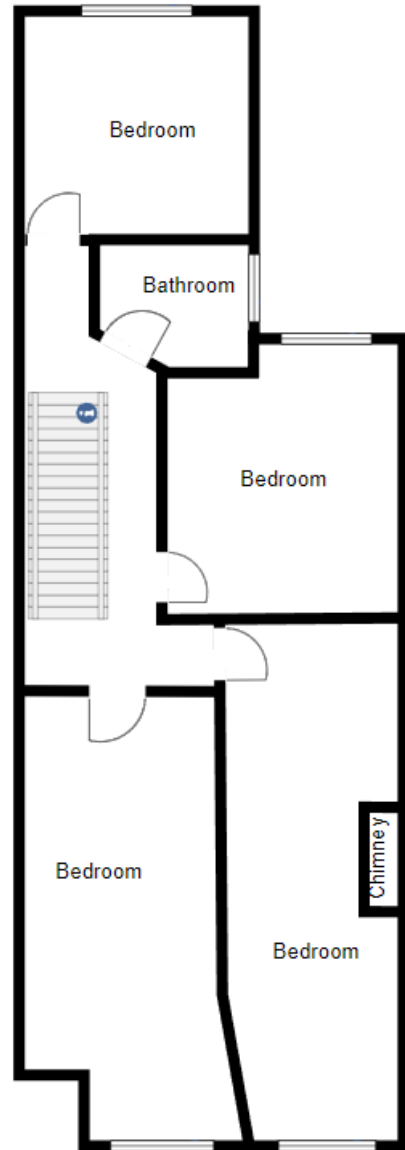

Existing Ground Floor

Existing First Floor

Scale 1cm:100cm

Jonathan Rapley

123 Hook Road, Epsom, KT19 8TU