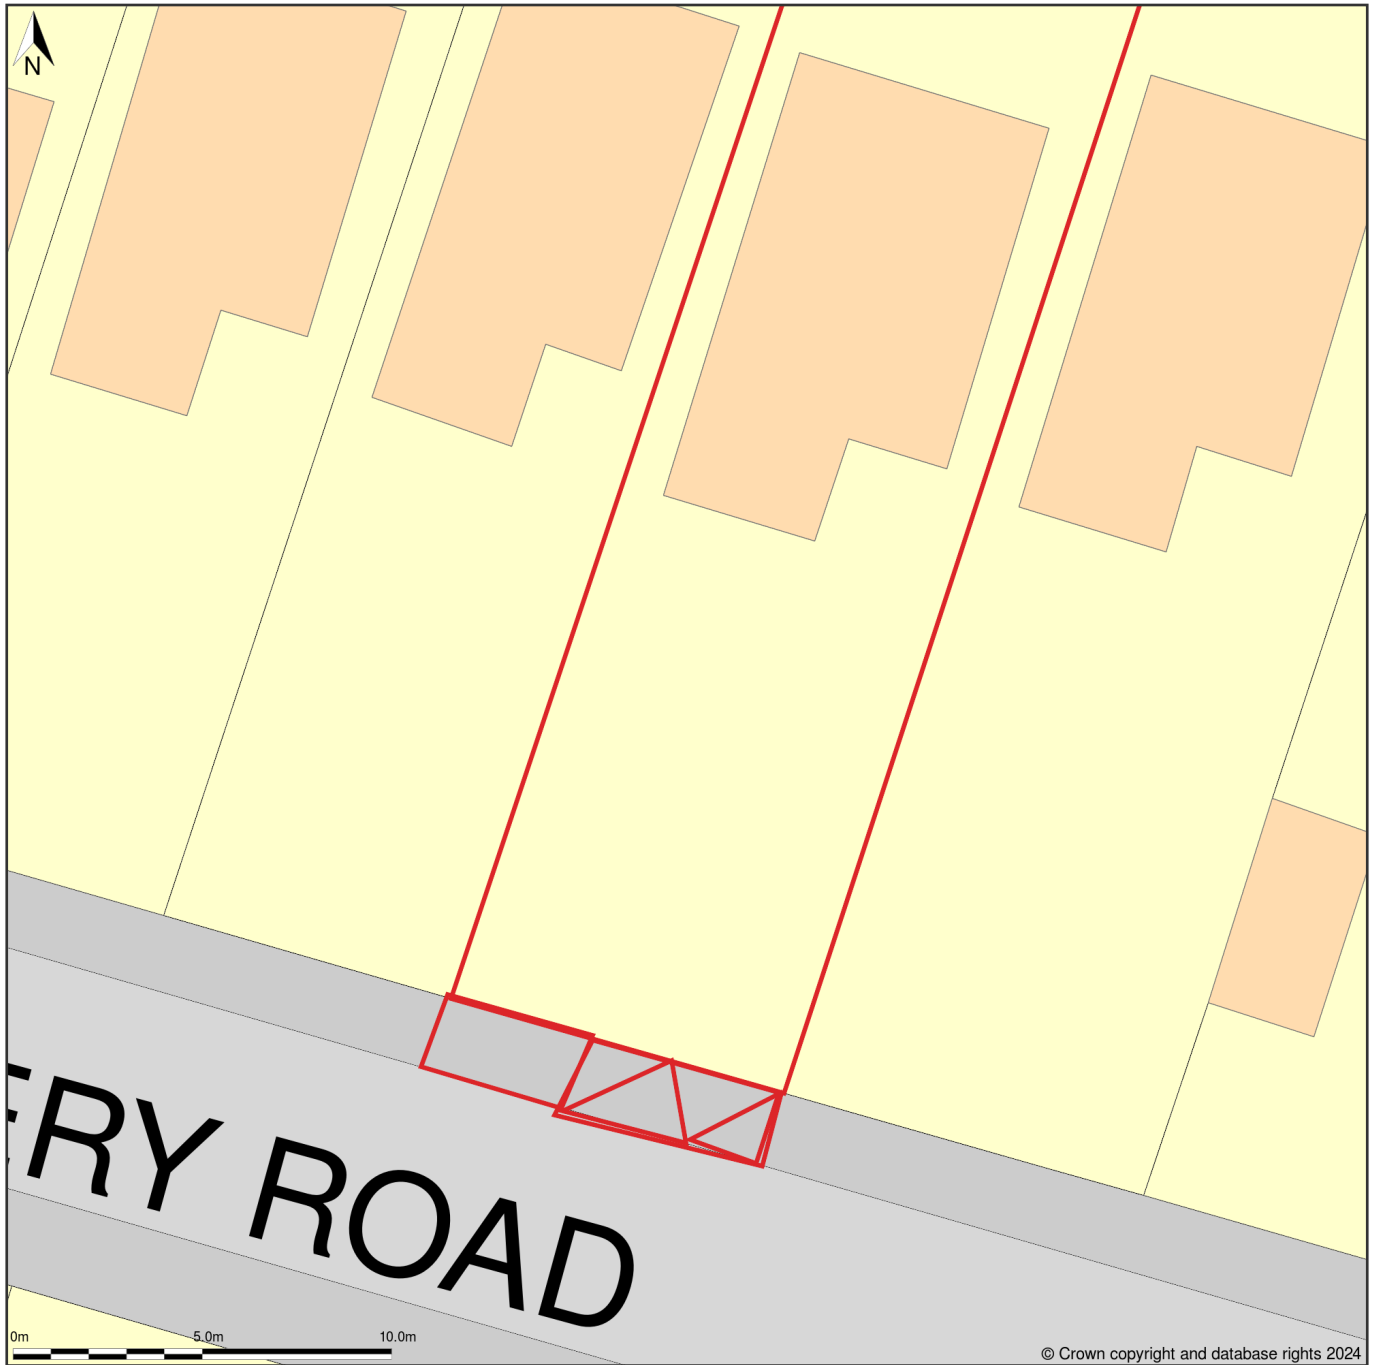

79, Rosebery Road, Epsom, Surrey, KT18 6A - Existing and Proposed Site PlanB

Site Plan (also called a Block Plan) shows area bounded by: 521269.54, 157785.58 521305.54, 157821.58 (at a scale of 1:200), OSGridRef: TQ21285780. The representation of a road, track or path is no evidence of a right of way. The representation of features as lines is no evidence of a property boundary.

Produced on 26th Jan 2024 from the Ordnance Survey National Geographic Database and incorporating surveyed revision available at this date. Reproduction in whole or part is prohibited without the prior permission of Ordnance Survey. © Crown copyright 2024. Supplied by www.buyaplan.co.uk a licensed Ordnance Survey partner (100053143). Unique plan reference: #00874436-AC3B24.