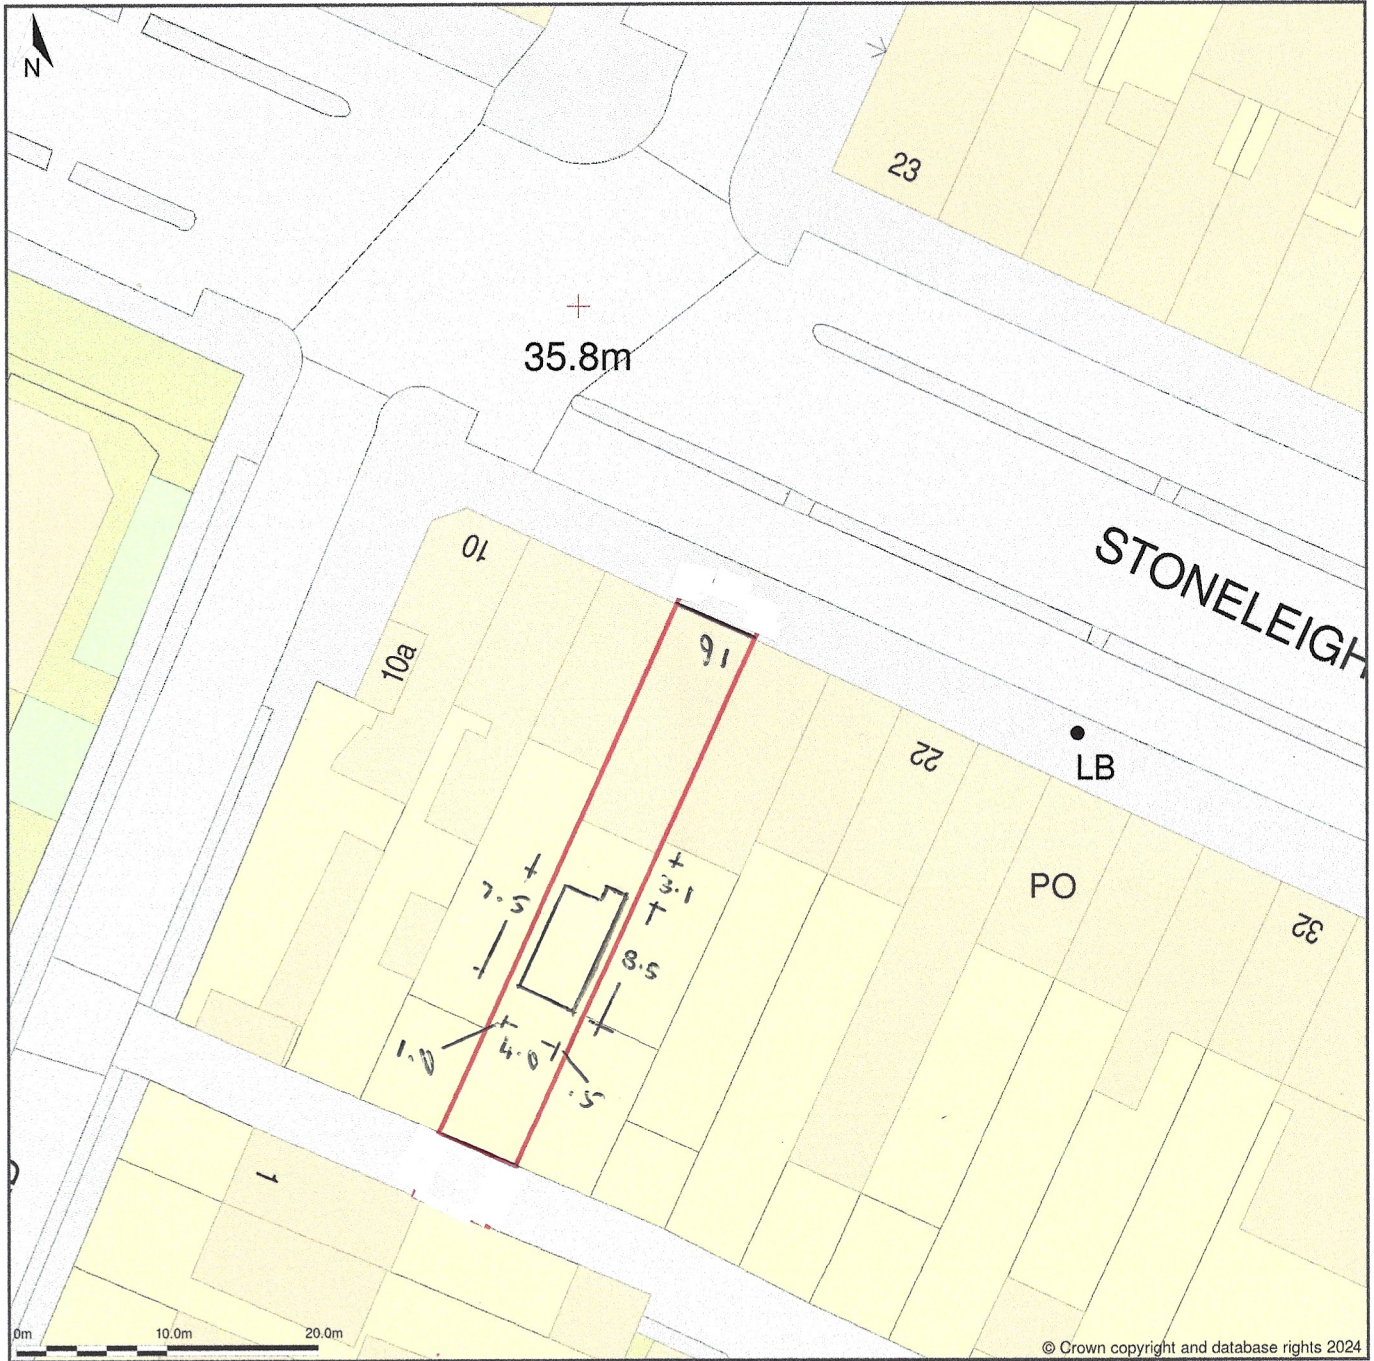

Fresh Look, 16, Stoneleigh Broadway, Stoneleigh, Surrey, KT17 2HU

PROPOSED

Site Plan (also called a Block Plan) shows area bounded by: 522091.93, 164055.94 522181.93, 164145.94 (at a scale of 1:500), OSGridRef: TQ22136410. The representation of a road, track or path is no evidence of a right of way. The representation of features as lines is no evidence of a property boundary.

Produced on 3rd Jan 2024 from the Ordnance Survey National Geographic Database and incorporating surveyed revision available at this date. Reproduction in whole or part is prohibited without the prior permission of Ordnance Survey. © Crown copyright 2024. Supplied by www.buyaplan.co.uk a licensed Ordnance Survey partner (100053143). Unique plan reference: #00869354-278643.