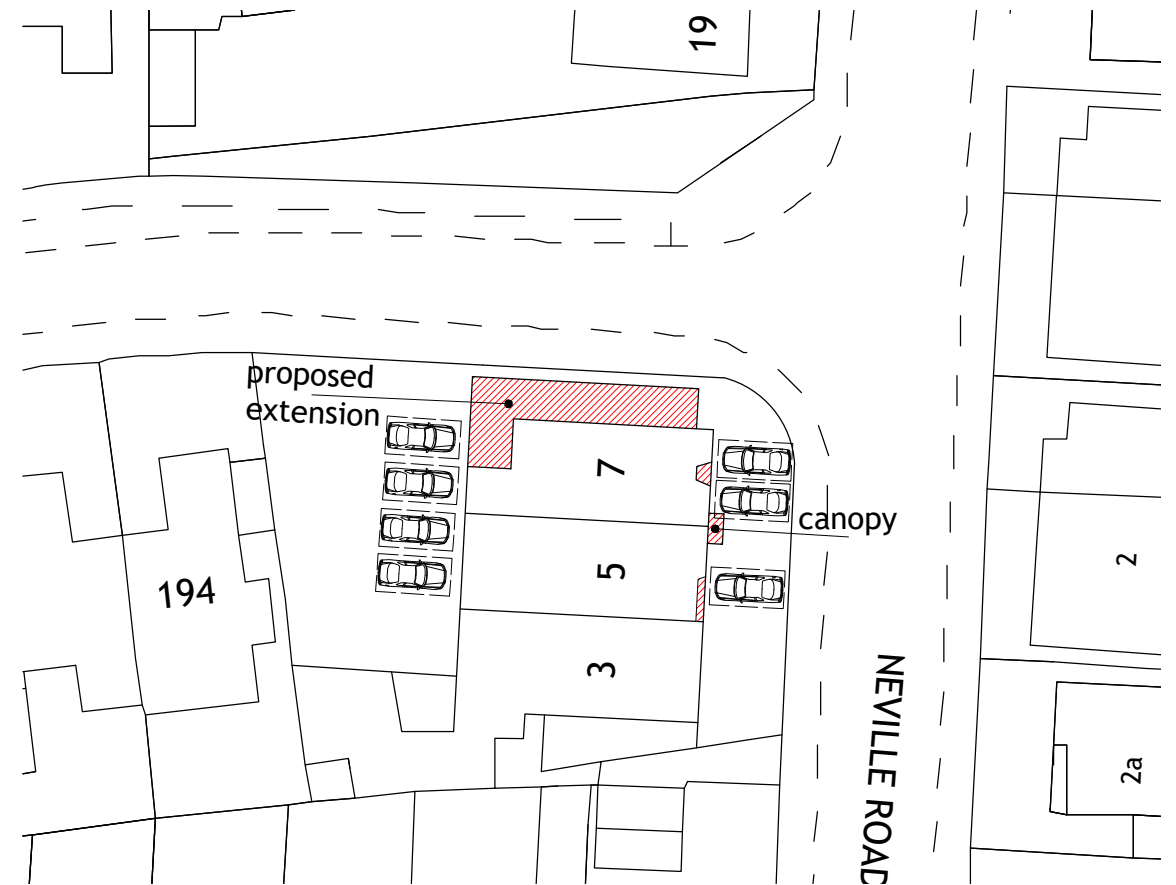

location plan
scale 1:1250

block plan
scale 1:500

SCALE 1:1250

SCALE 1:500

pl4n & build ltd.

PH: 07816611144

shamshadali@hotmail.co.uk

ADDRESS: 5 AND 7 NEVILLE RD, LUTON, LU3 2JG

TITLE: LOCATION AND BLOCK PLAN

PROJECT: SINGLE STOREY SIDE EXTENSION & CONVERSION OF
SHOP INTO GP SURGERY

DATE 19/08/2023

DWG NO. 05/05

DRAWN BY

SCALE

A3