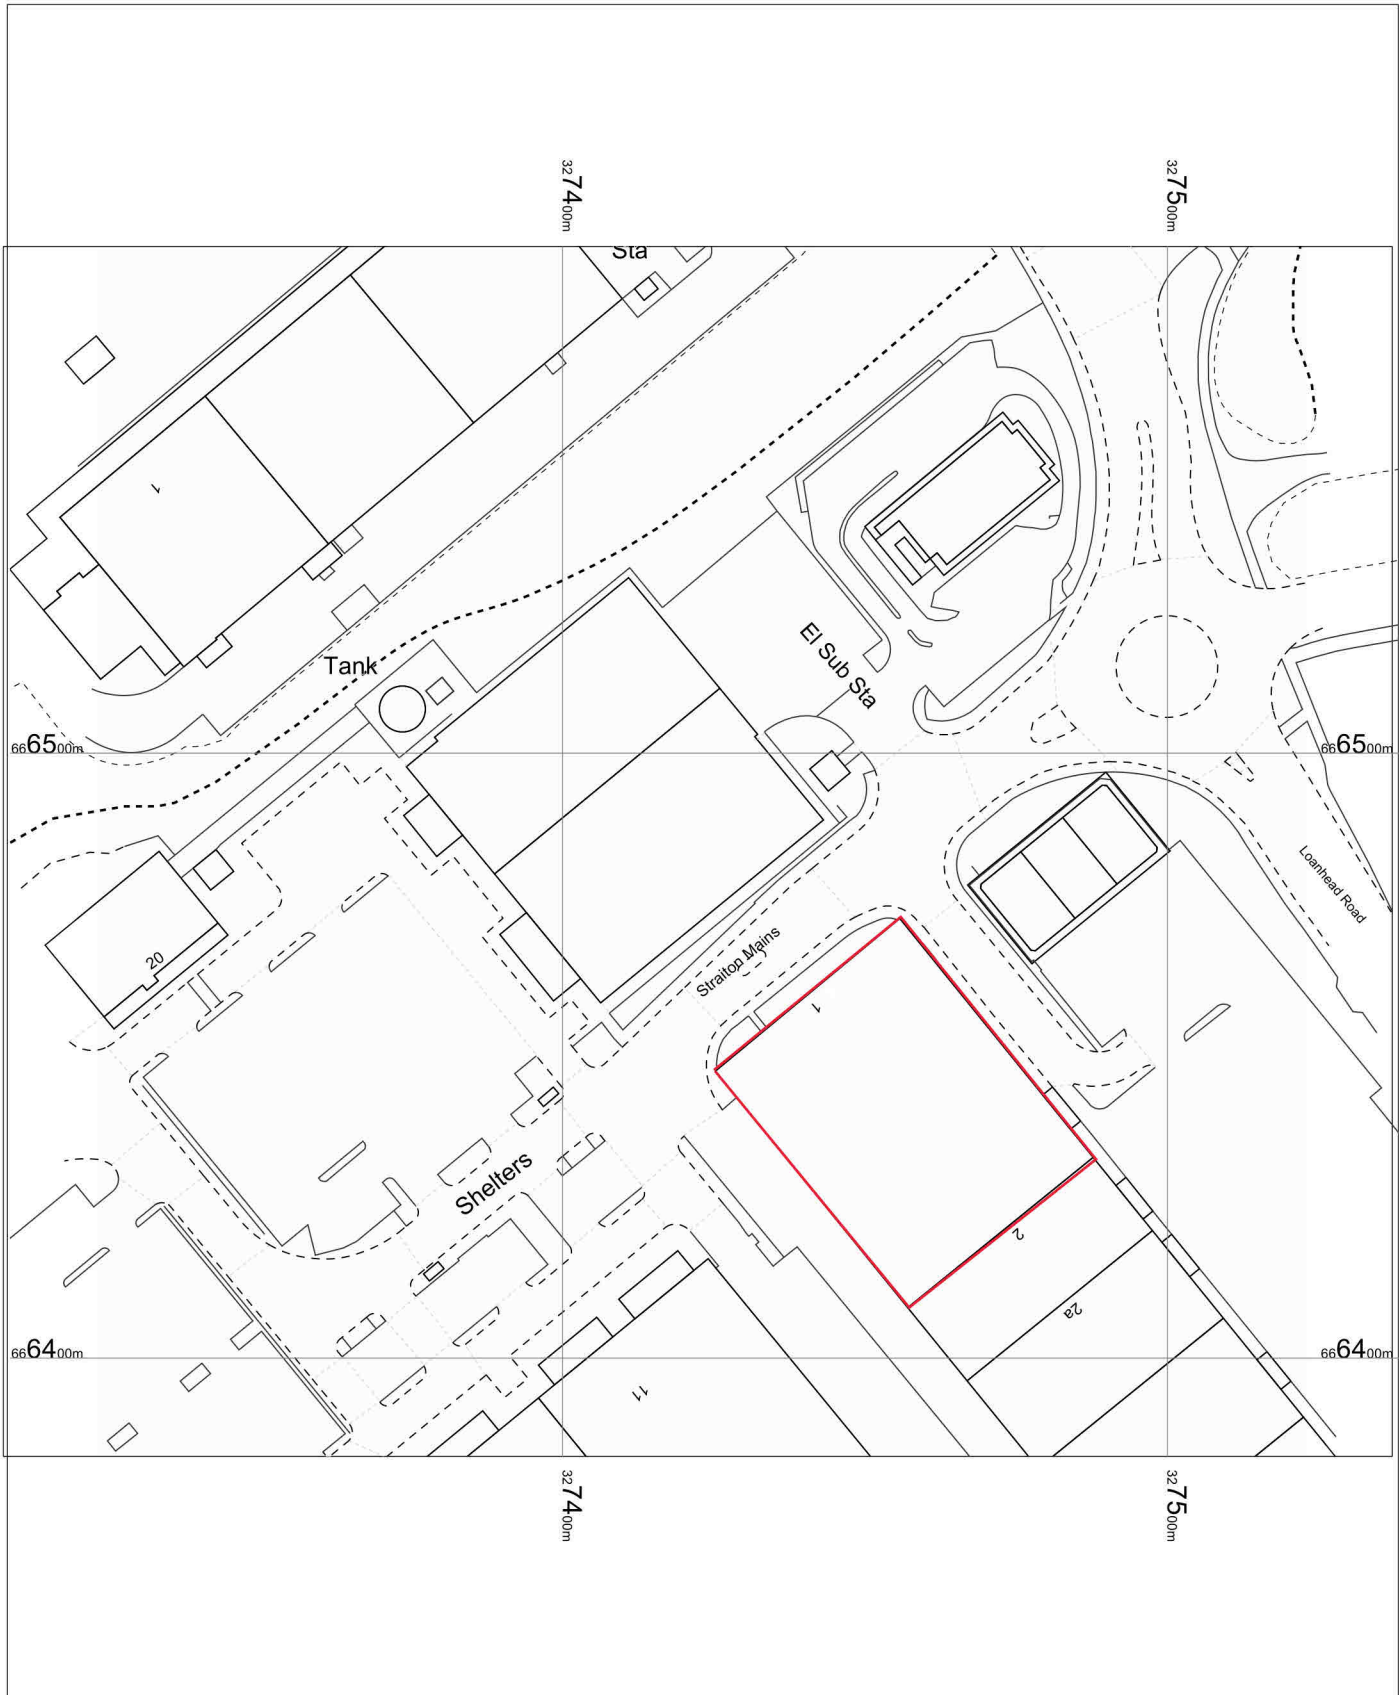

Edinburgh Straiton

Dunelm
Pentalnd Road
Straiton mains
Edinburgh
EH20 9PW

OS MasterMap 1250/2500/10000 scale
Monday, July 10, 2023, ID: BW1-01113826
maps.blackwell.co.uk

1:1250 scale print at A4, Centre: 327423 E, 666484 N

© Crown Copyright Ordnance Survey. Licence no. 100041041

BLACKWELL'S
MAPPING SERVICES
PERSONAL & PROFESSIONAL MAPPING
www.blackwellmapping.co.uk

TEL: 0800 151 2612
maps@blackwell.co.uk