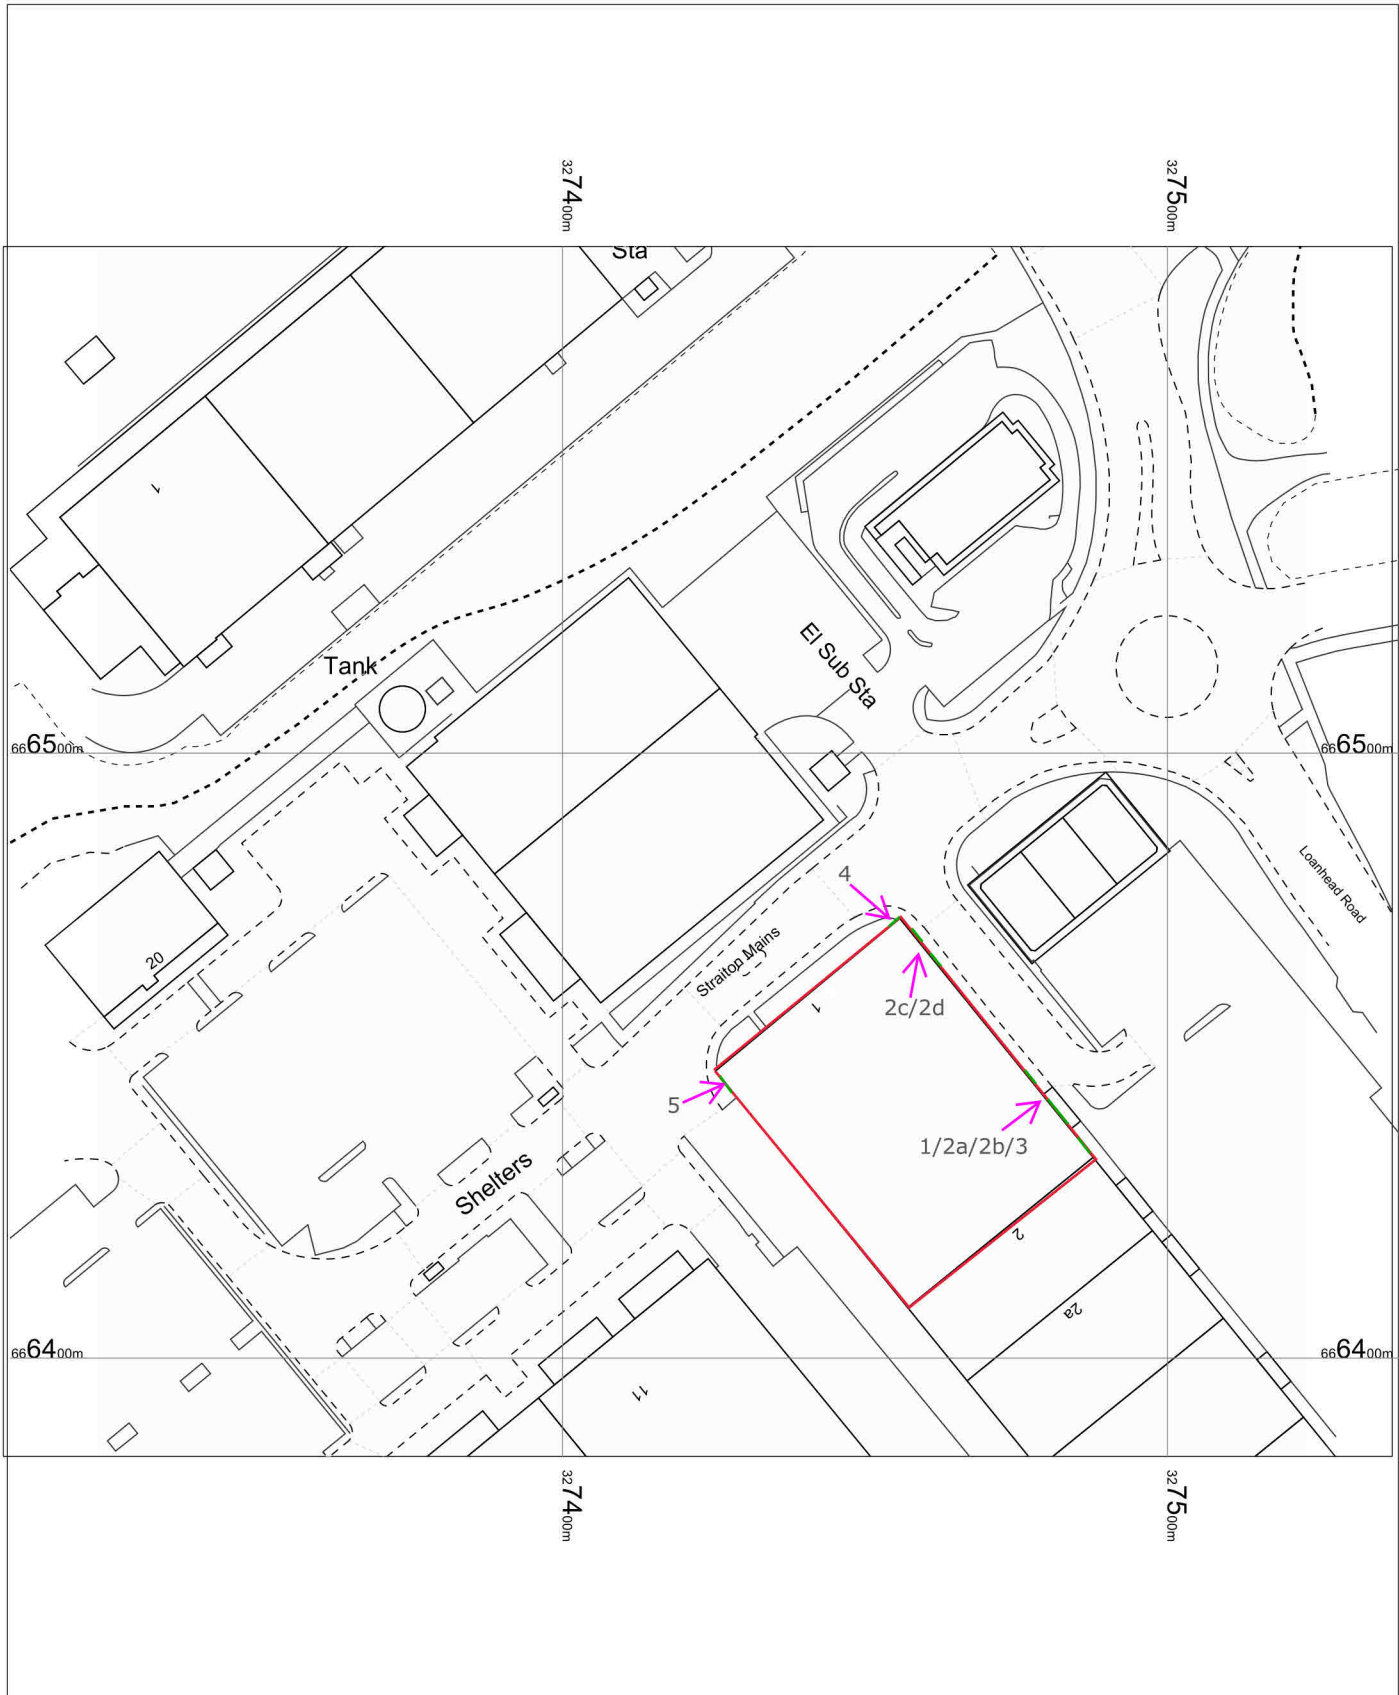

Edinburgh Straiton

Dunelm
Pentalnd Road
Straiton mains
Edinburgh
EH20 9PW

OS MasterMap 1250/2500/10000 scale
Monday, July 10, 2023, ID: BW1-01113826
maps.blackwell.co.uk

1:1250 scale print at A4, Centre: 327423 E, 666484 N

© Crown Copyright Ordnance Survey. Licence no. 100041041

BLACKWELL'S
MAPPING SERVICES
PERSONAL & PROFESSIONAL MAPPING
www.blackwellmapping.co.uk

TEL: 0800 151 2612
maps@blackwell.co.uk