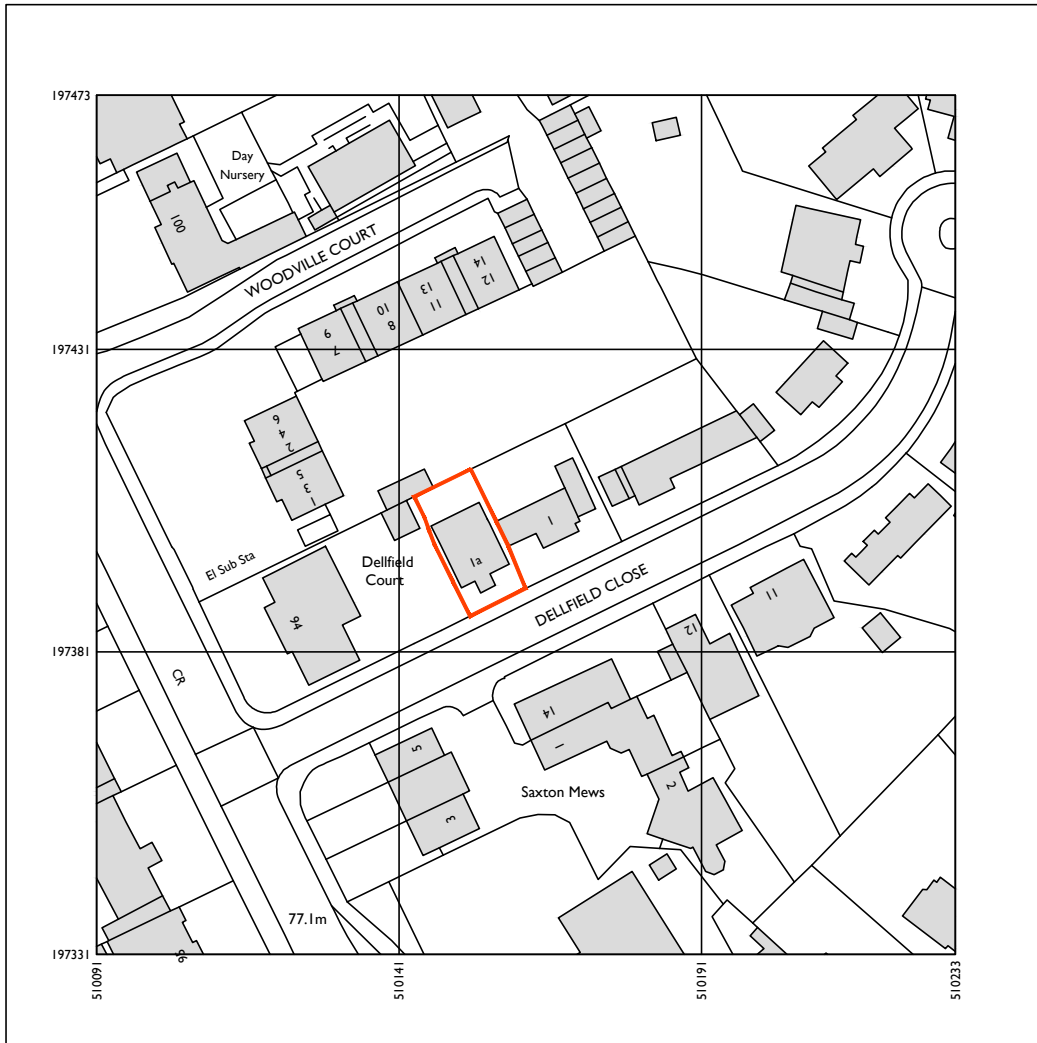

Job No. 440105	Location 1A Dellfield Close, Watford	Sketch No. SP01
Sketch By UKPM	Subject Site Location Plan 1:1250	Date 01.24

Produced on 10 January 2024 from the Ordnance Survey National Geographic Database and incorporating surveyed revision available at this date.
 This map shows the area bounded by 510091 197331, 510233 197331, 510233 197473, 510091 197473, 510091 197331
 Crown copyright and database rights 2024 OS 100054135. Supplied by copla ltd trading as UKPlanningMaps.com a licensed Ordnance Survey partner (OS 100054135).
 Data licence expires 10 January 2025. Unique plan reference: v2e/1044252/1407249