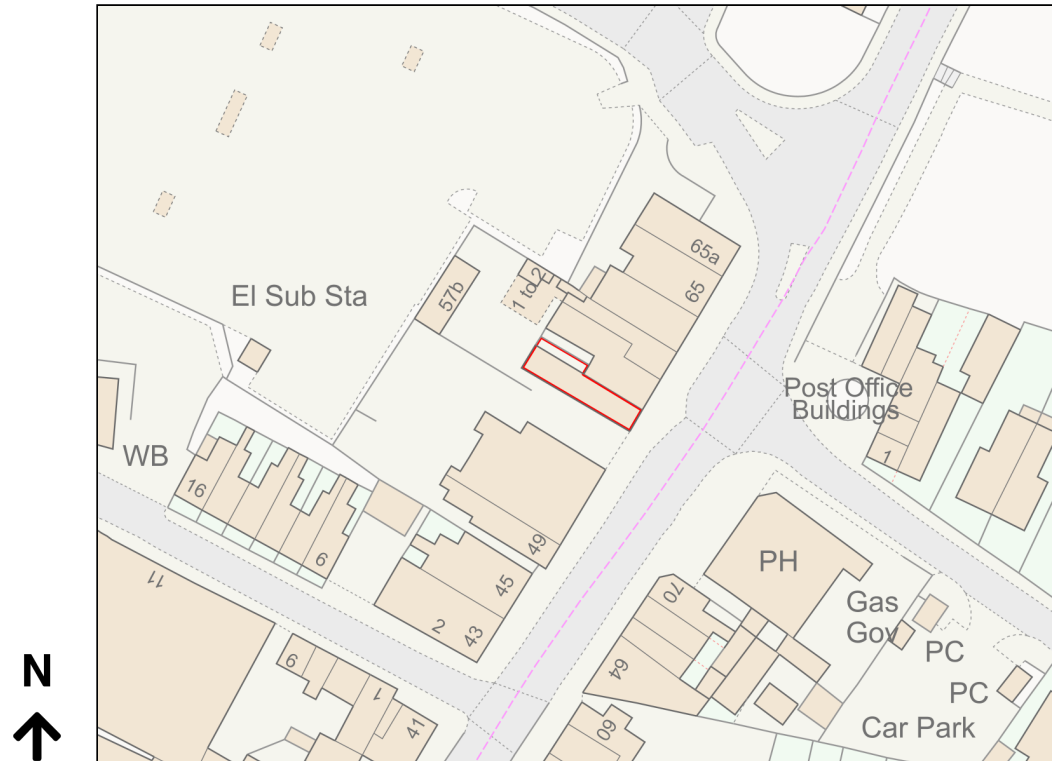

Location Plan

Site Address: City And Suburbia, 57, Liverpool Road North, Burscough, L40 0SA

Date Produced: 17-Jan-2024

Scale: 1:1250 @A4

Planning Portal Reference: PP-12735673v1