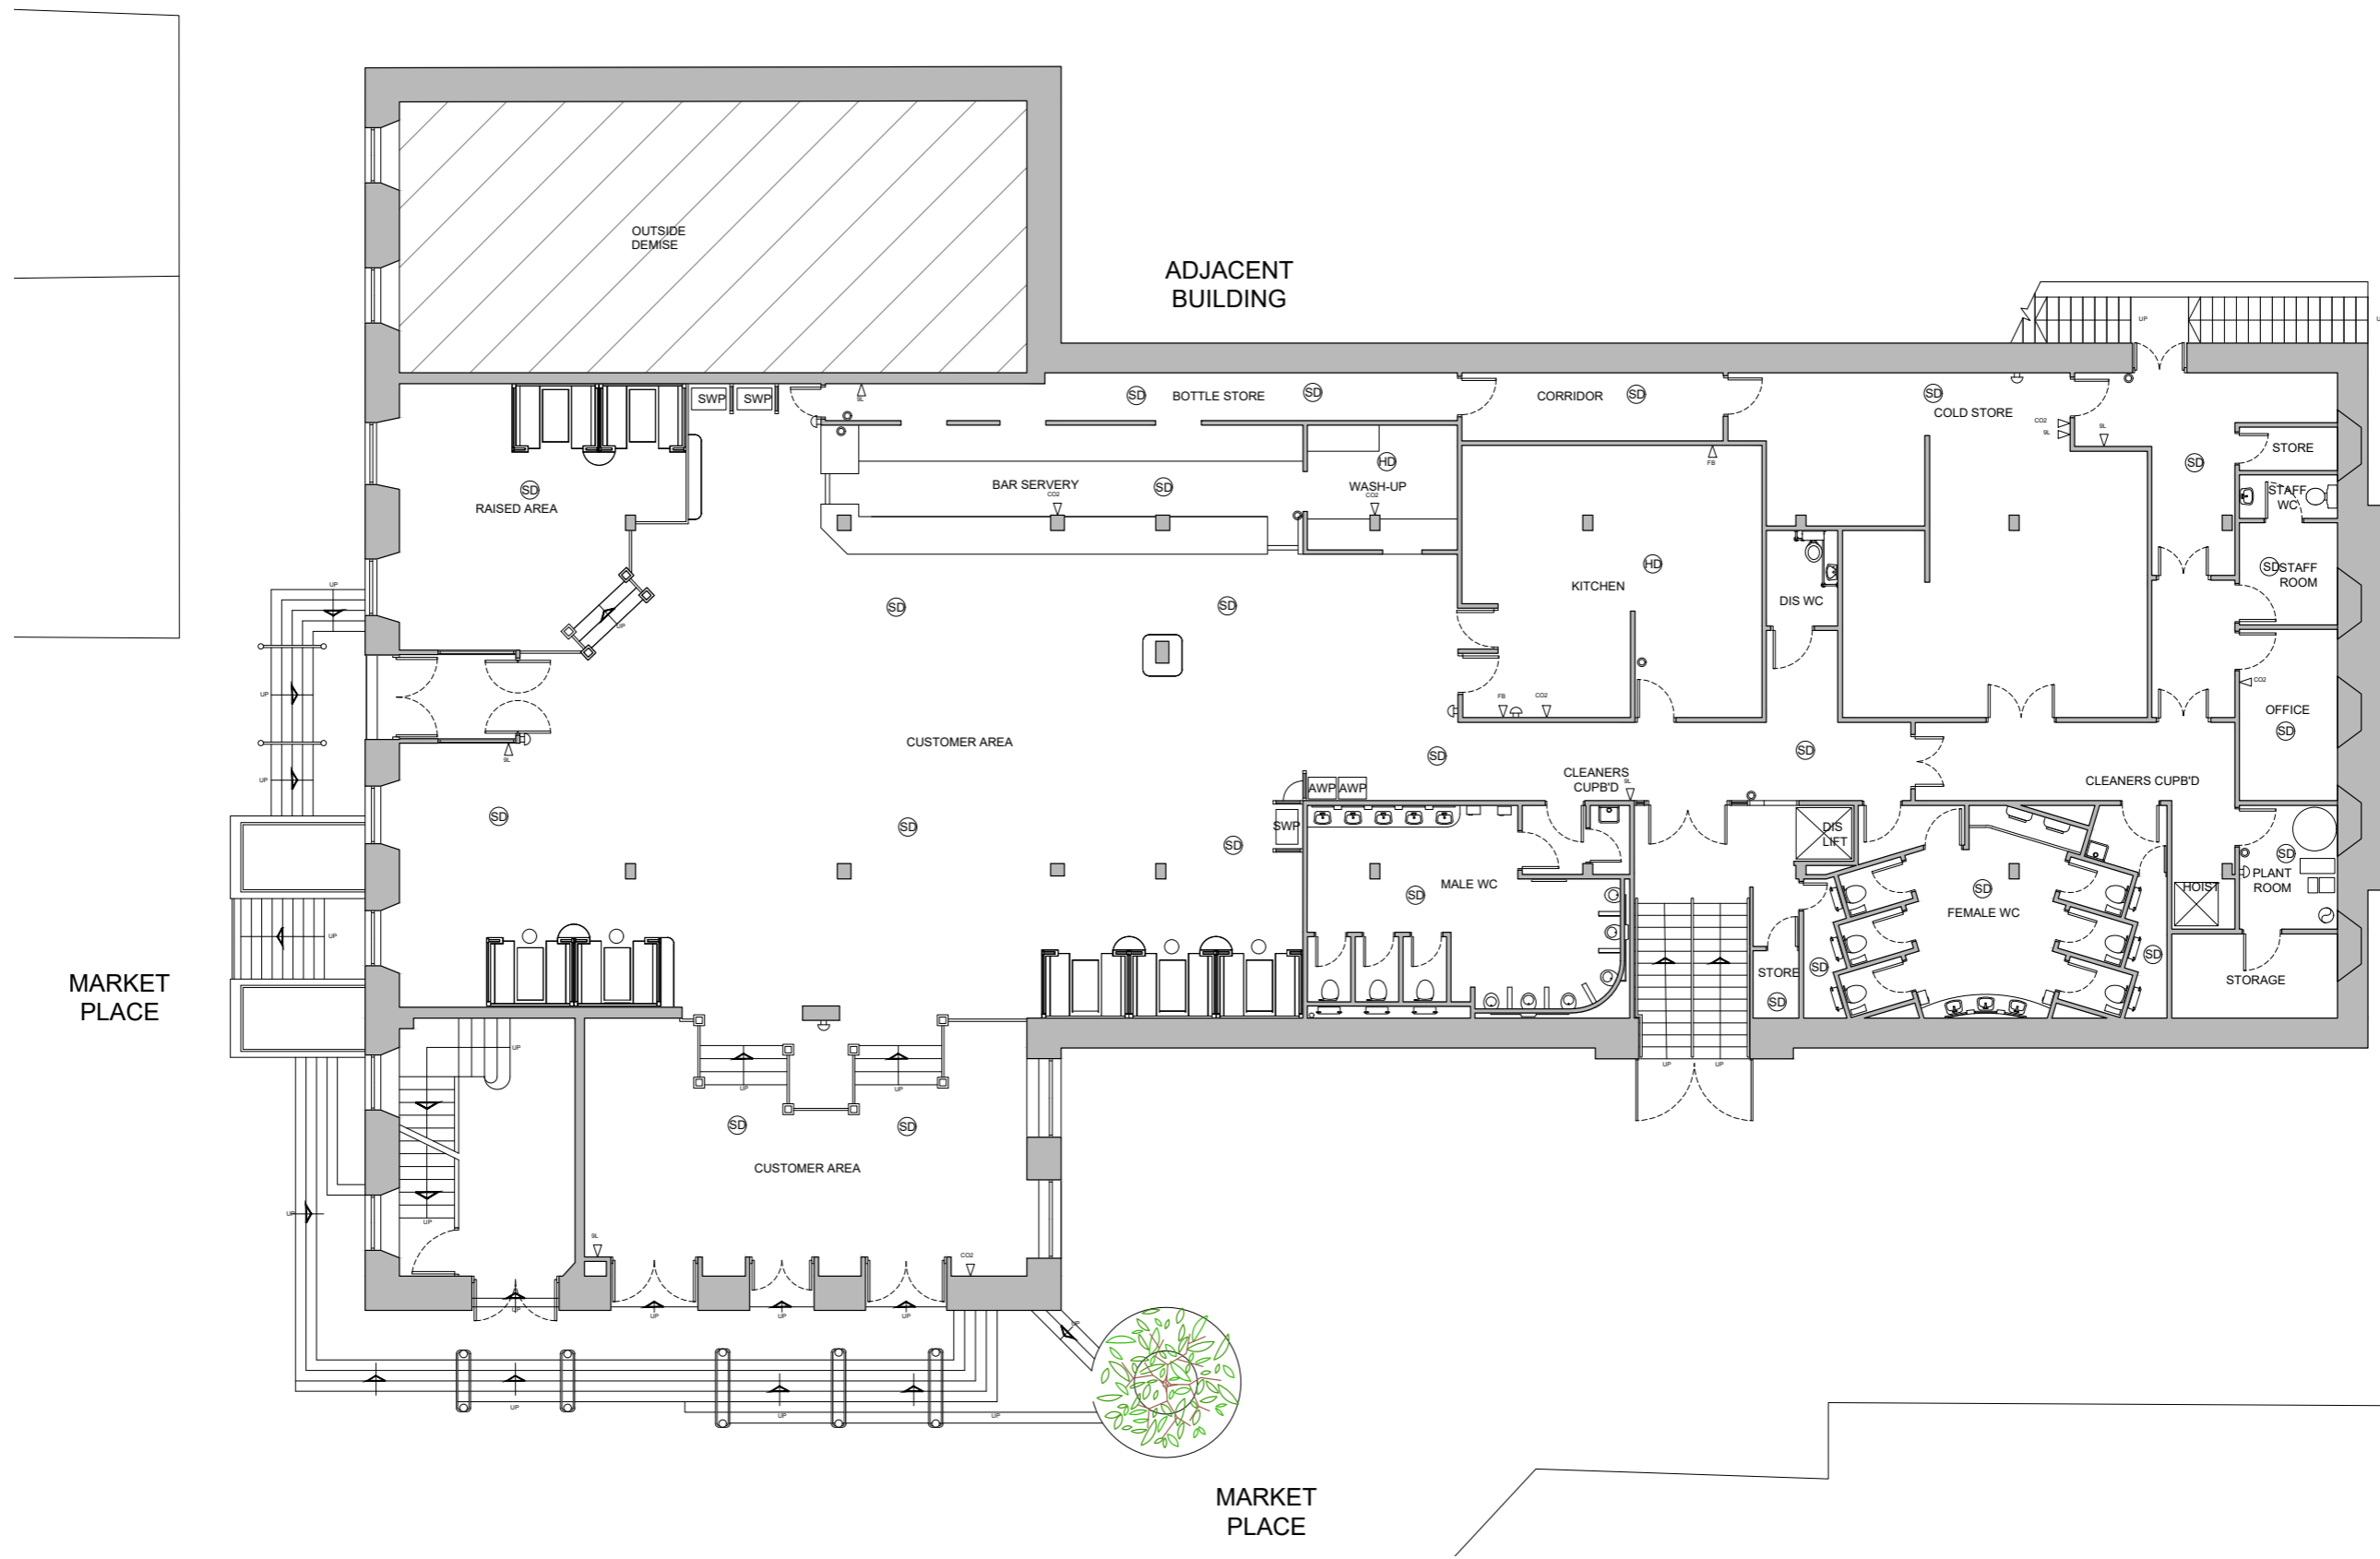

HARRISON INCE ARCHITECTS INTERIOR DESIGNERS

PN1044 - THE CORN EXCHANGE, ARBROATH OUTLINE PLANS FOR EXTERNAL SEATING

JD WETHERSPOON PLC
18.10.2023

wetherspoon

CGIVISUAL - GLASS BALUSTRADE

wetherspoon

CGIVISUAL - GLASS BALUSTRADE

wetherspoon

CGIVISUAL - GLASS BALUSTRADE

wetherspoon

CGIVISUAL - GLASS BALUSTRADE

wetherspoon

CGIVISUAL - GLASS BALUSTRADE

wetherspoon

CGIVISUAL - METAL BALUSTRADE