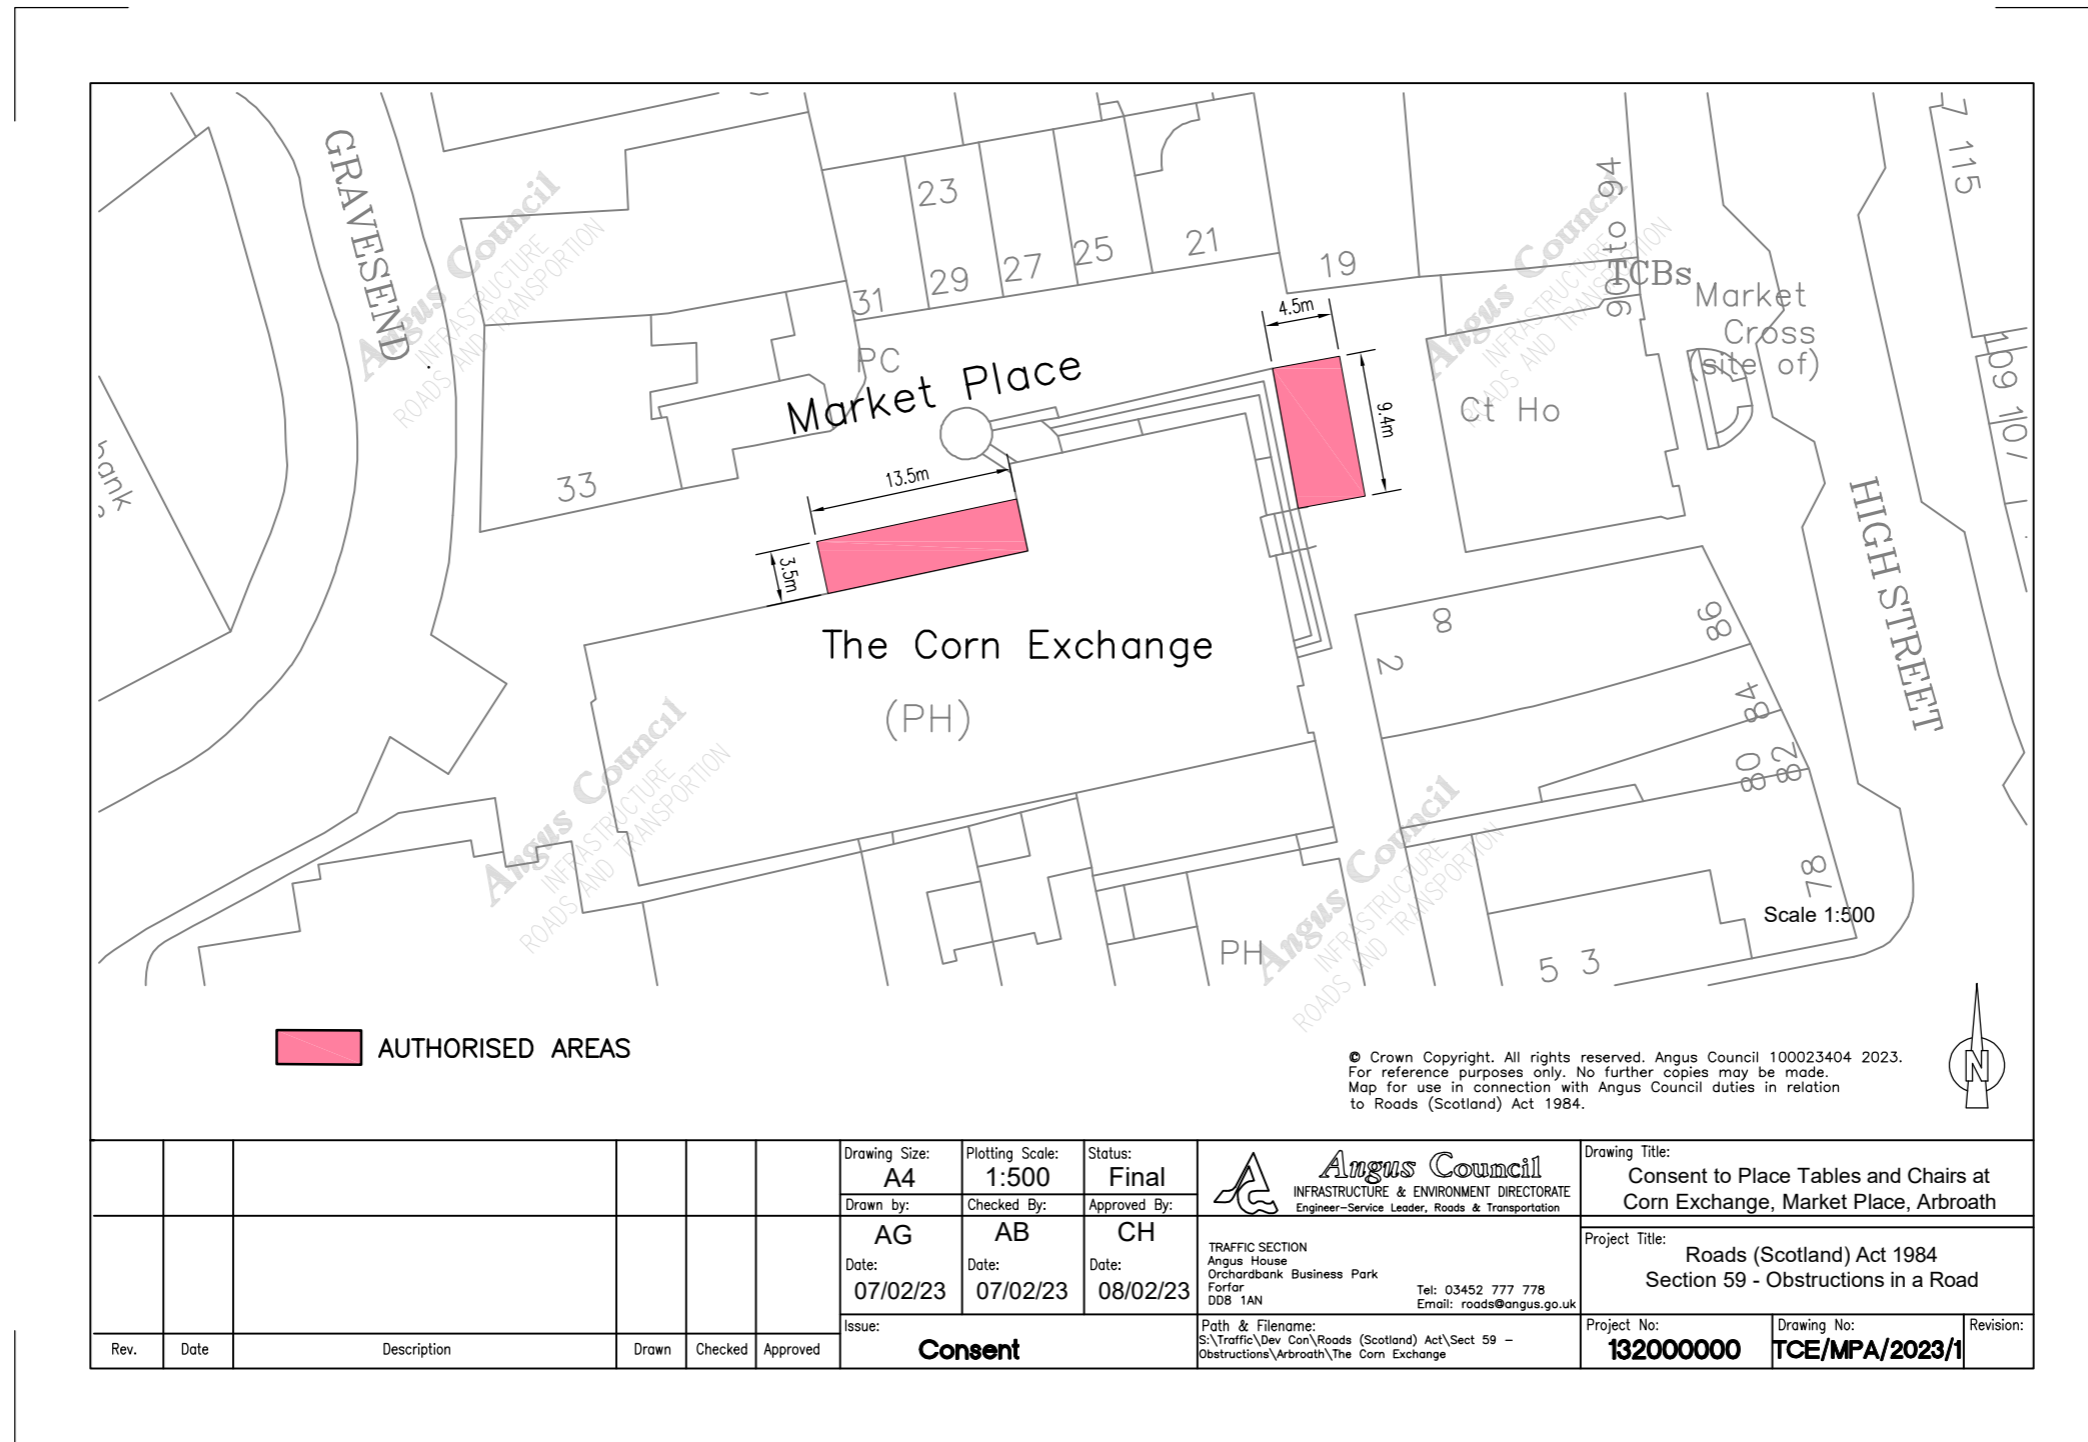

HARRISON INCE ARCHITECTS INTERIOR DESIGNERS

PN1044 - THE CORN EXCHANGE, ARBROATH OUTLINE PLANS FOR EXTERNAL SEATING

JD WETHERSPOON PLC
18.10.2023

wetherspoon

CGIVISUAL - GLASS BALUSTRADE

wetherspoon

CGIVISUAL - GLASS BALUSTRADE

wetherspoon

CGIVISUAL - GLASS BALUSTRADE

wetherspoon

CGIVISUAL - GLASS BALUSTRADE

wetherspoon

CGIVISUAL - GLASS BALUSTRADE

wetherspoon

CGIVISUAL - METAL BALUSTRADE