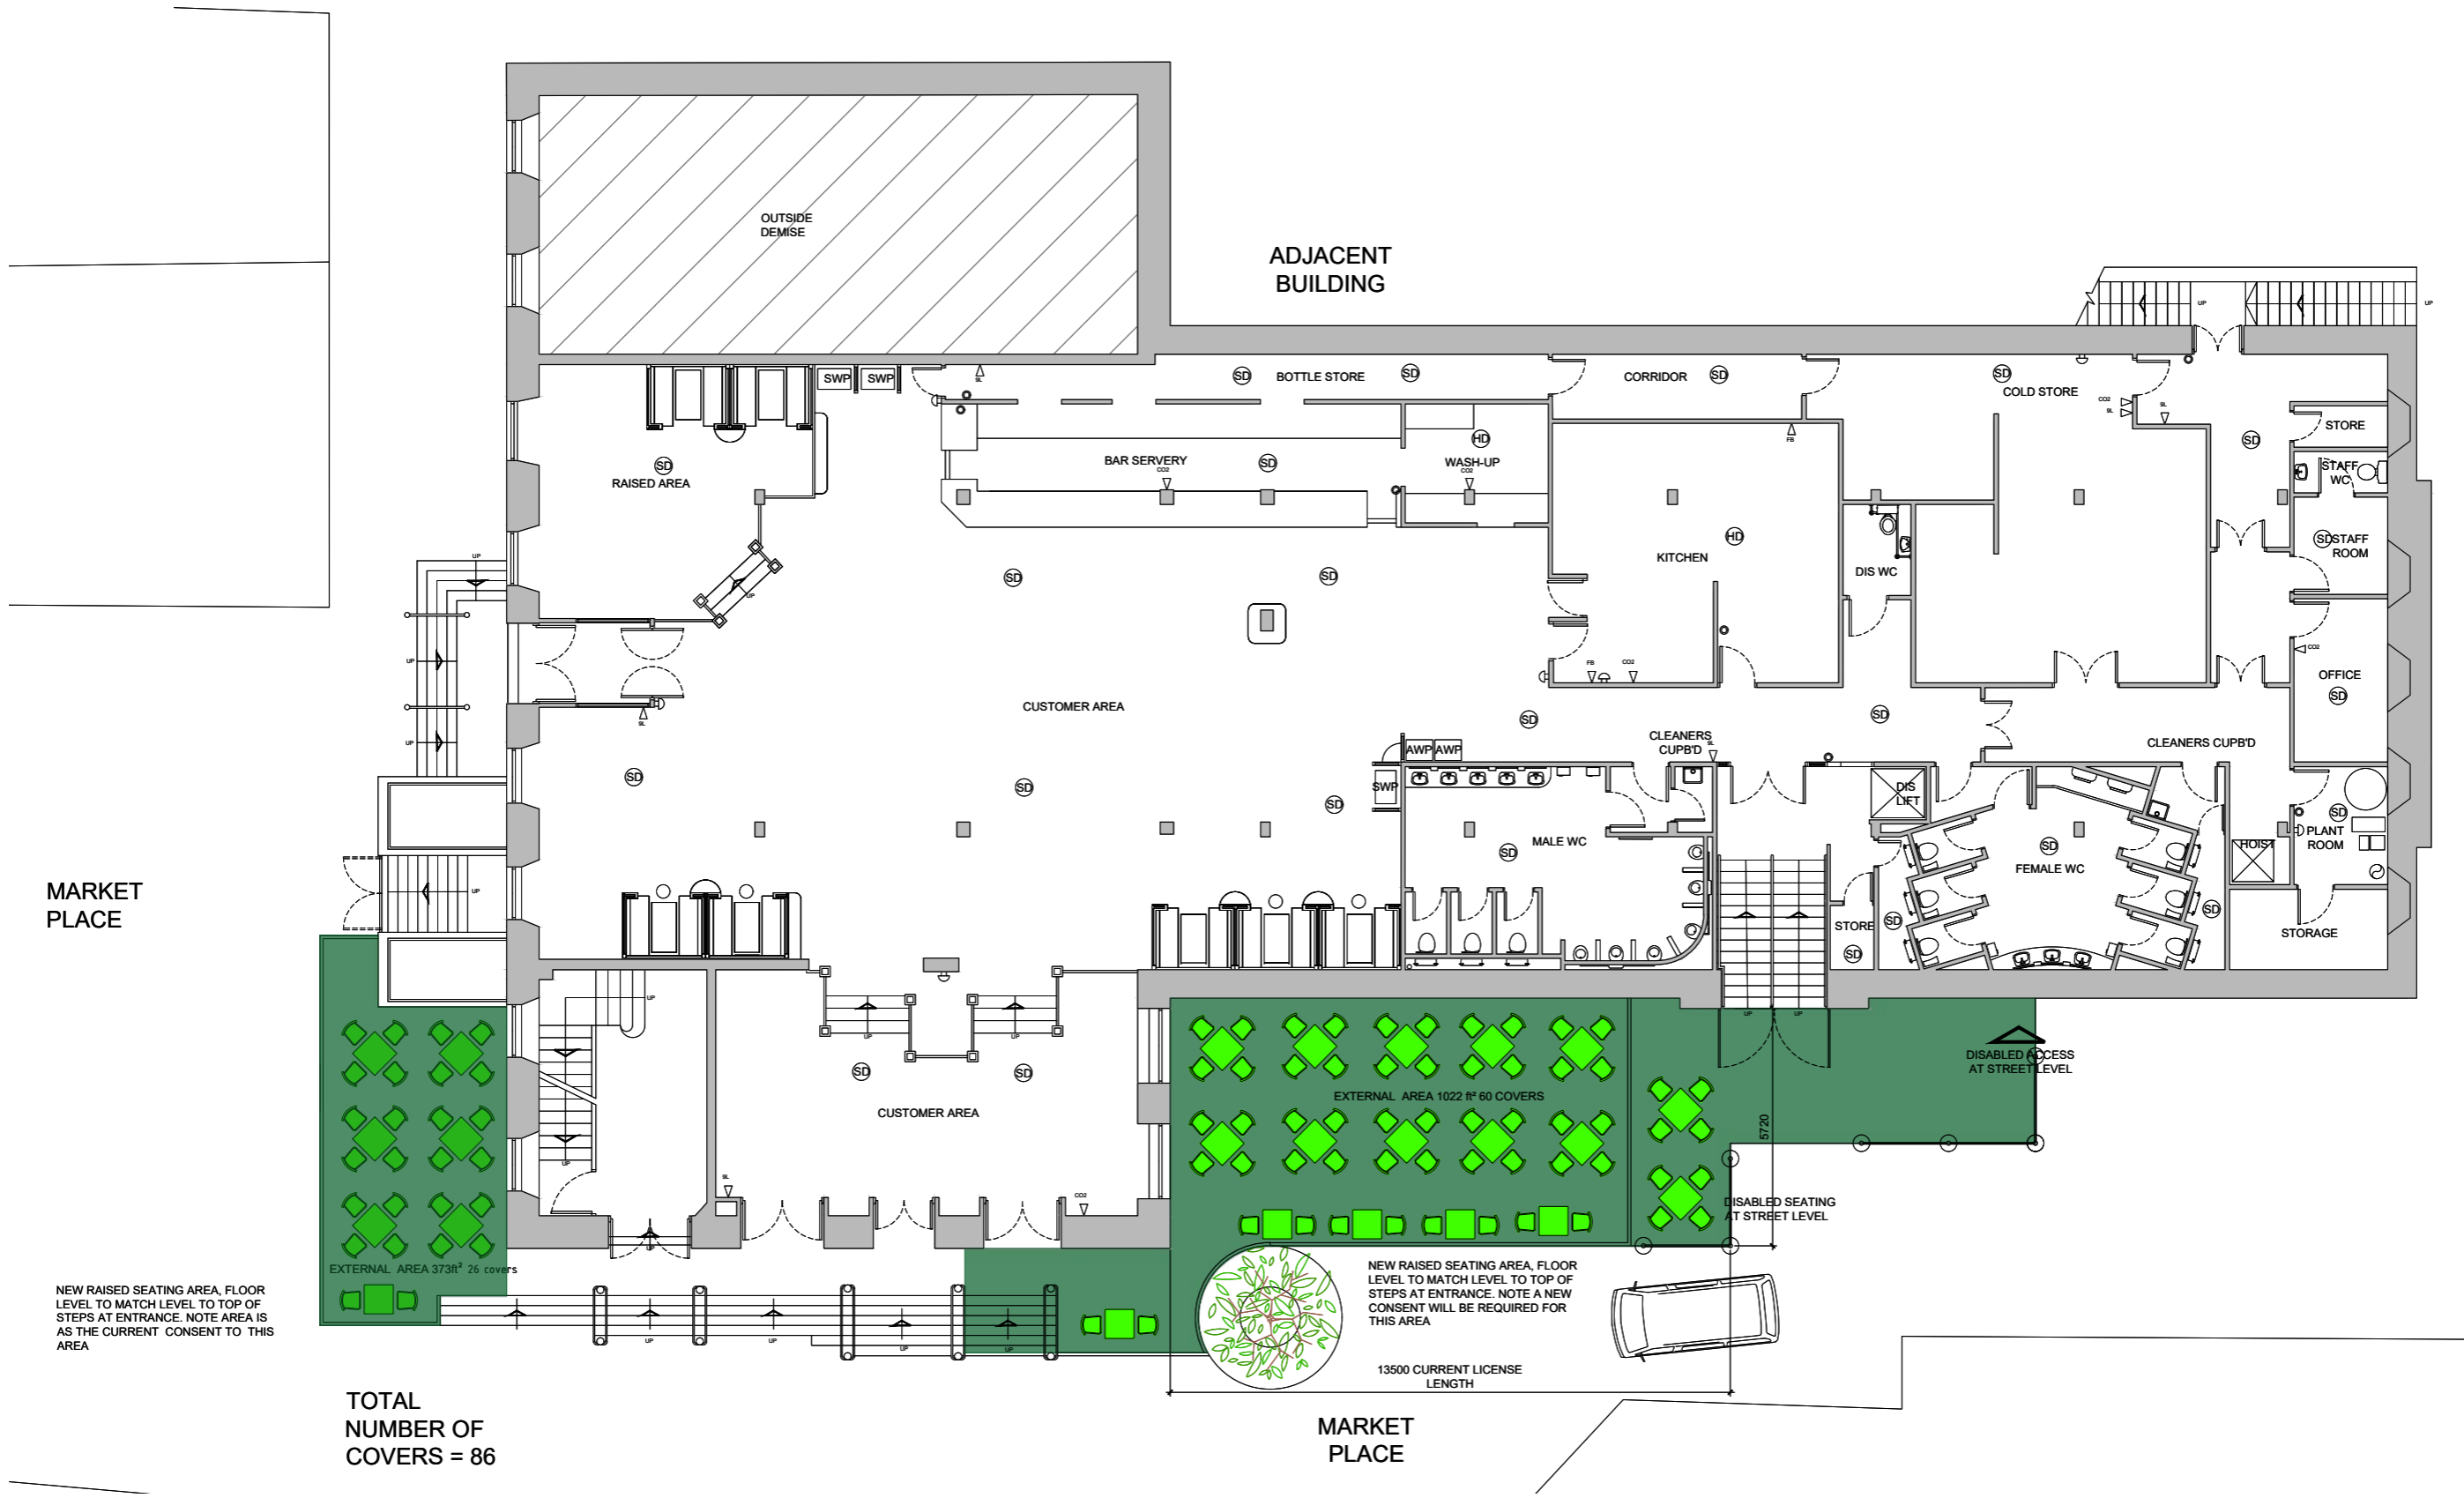

HARRISON INCE ARCHITECTS INTERIOR DESIGNERS

PN1044 - THE CORN EXCHANGE, ARBROATH OUTLINE PLANS FOR EXTERNAL SEATING

JD WETHERSPOON PLC
18.10.2023

wetherspoon

CGIVISUAL - GLASS BALUSTRADE

wetherspoon

CGIVISUAL - GLASS BALUSTRADE

wetherspoon

CGIVISUAL - GLASS BALUSTRADE

wetherspoon

CGIVISUAL - GLASS BALUSTRADE

wetherspoon

CGIVISUAL - GLASS BALUSTRADE

wetherspoon

CGIVISUAL - METAL BALUSTRADE