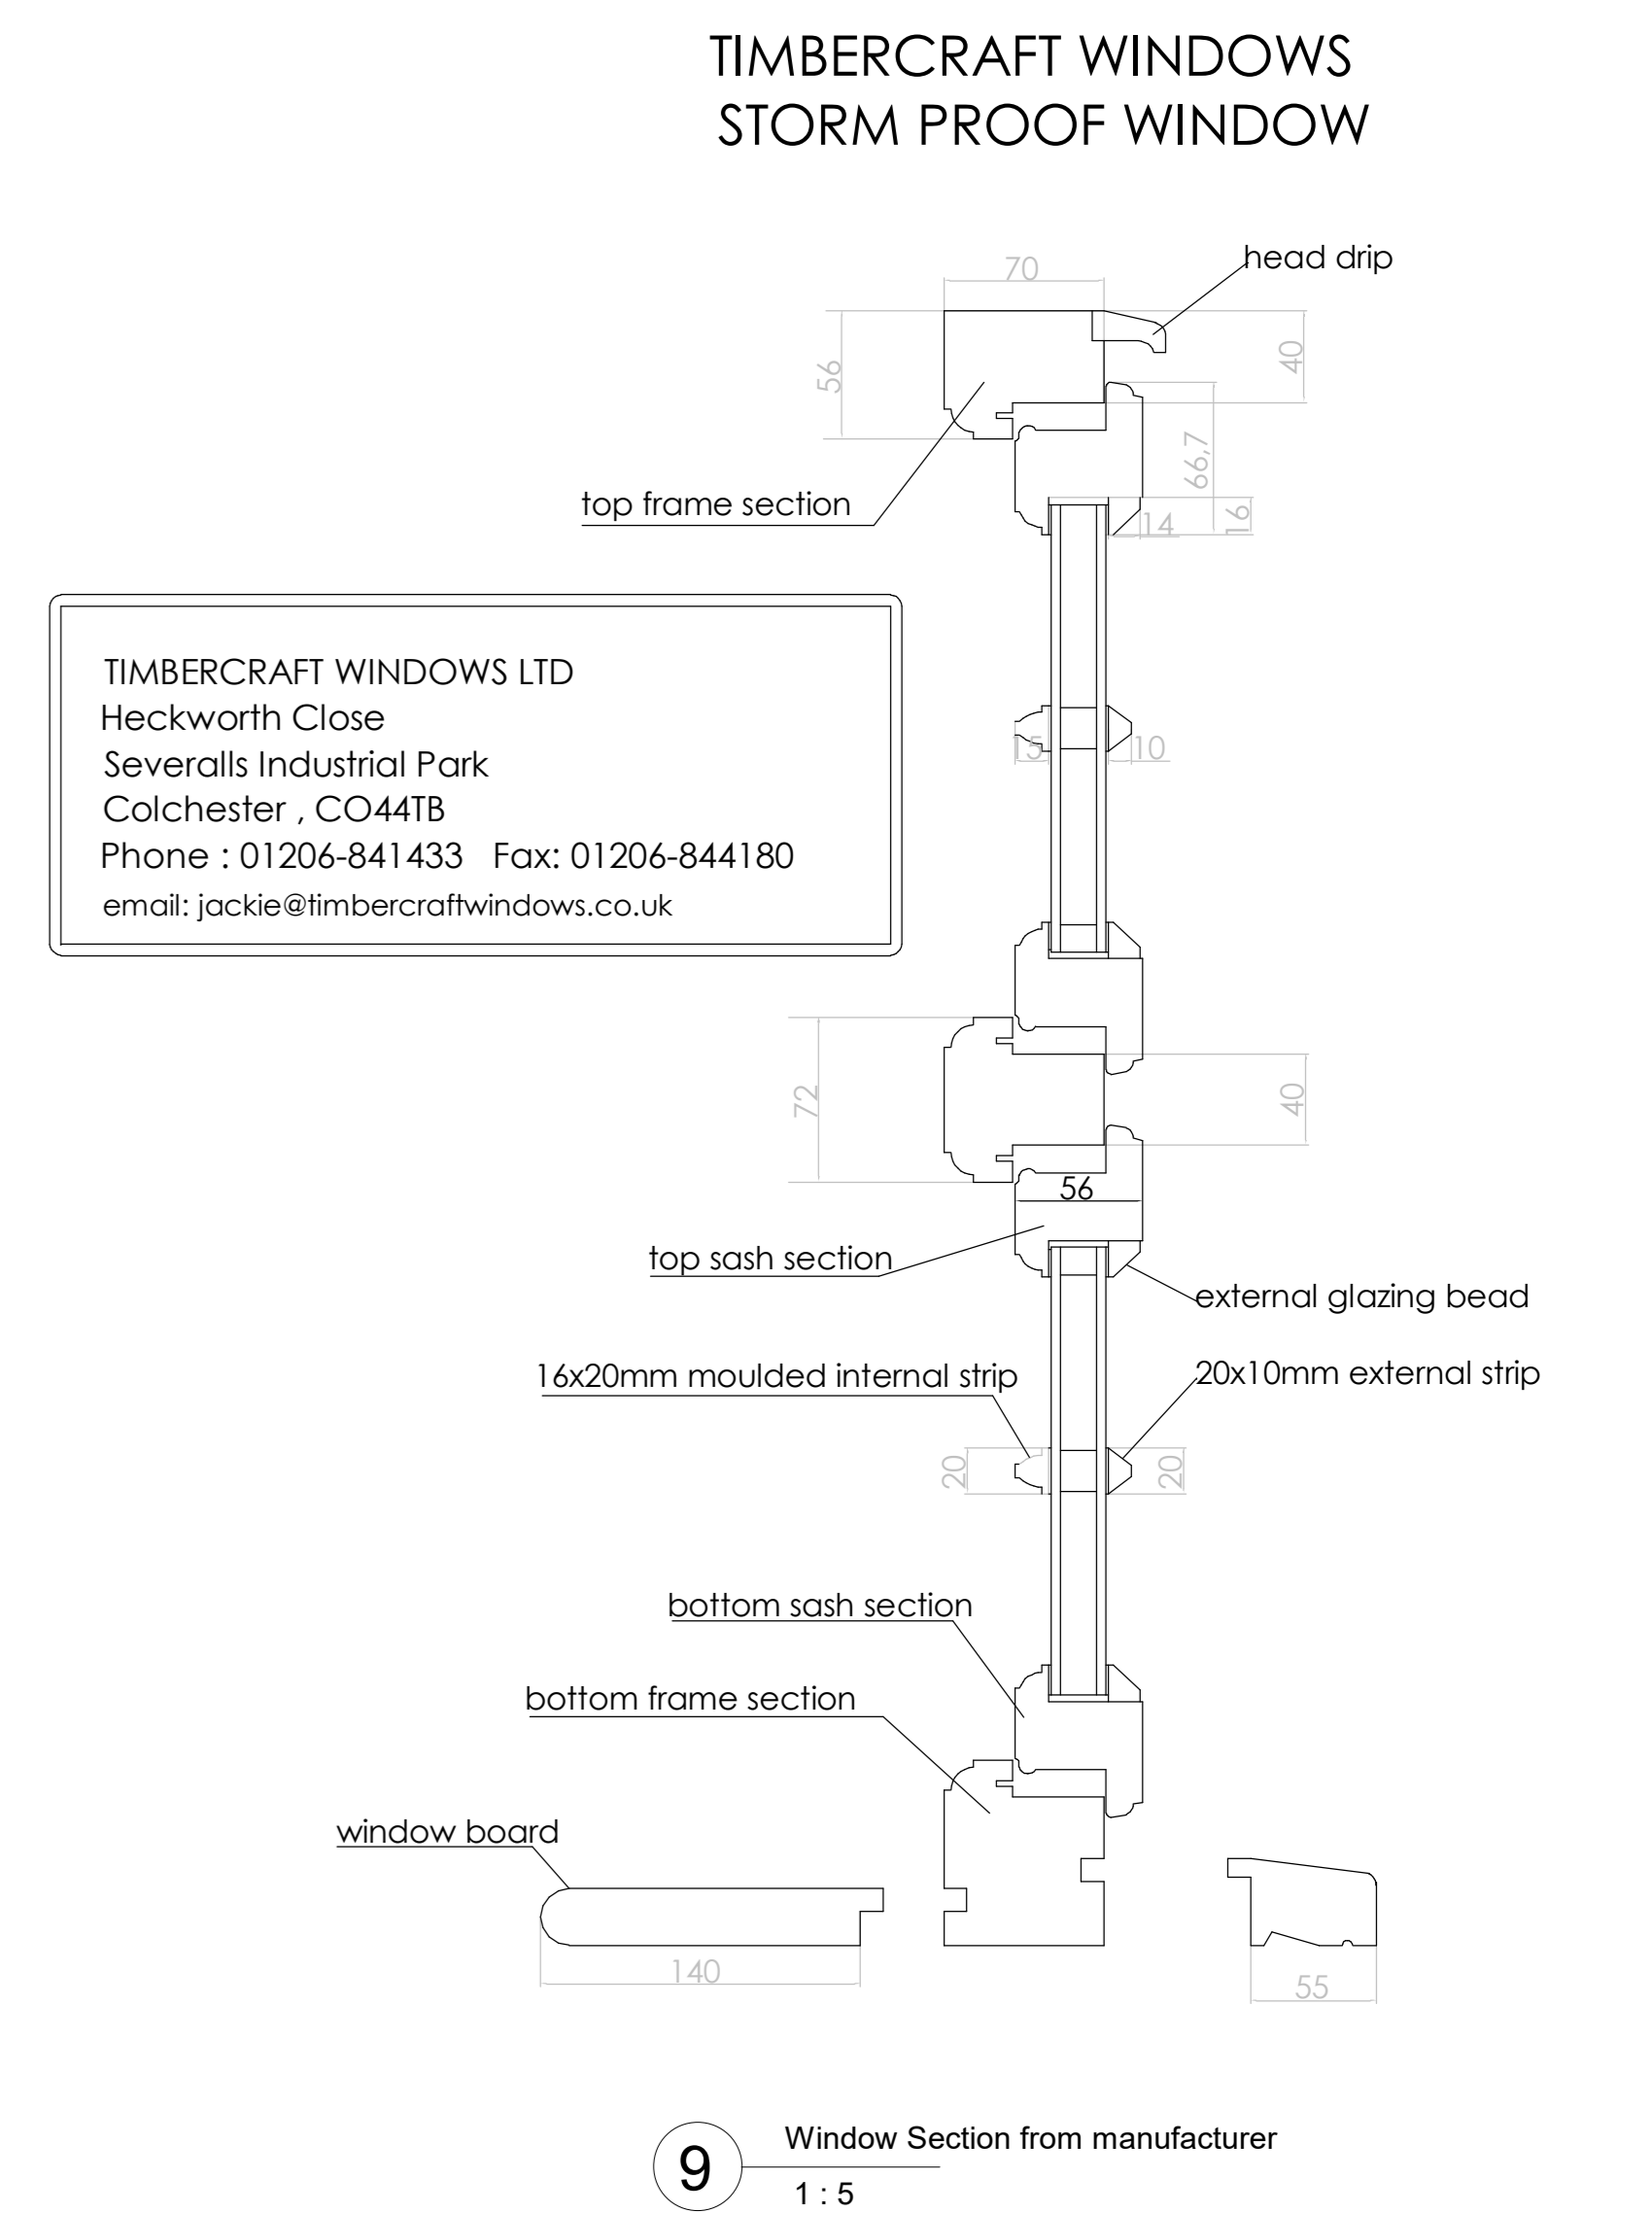

EXISTING WINDOWS TO BE REPLACED

NEW WINDOW STYLE (THESE WILL BE IN WHITE)
TO REPLACE THE EXISTING

Issued For:
PLANNING

Drawing Address:
17 Model Farm Park Road
Combs Suffolk IP14 2JG

Drawing No:
AHP 17MFPR 00 Existing and
Proposed Plans Elevation and Site

Rev:
A0 Scale: As indicated