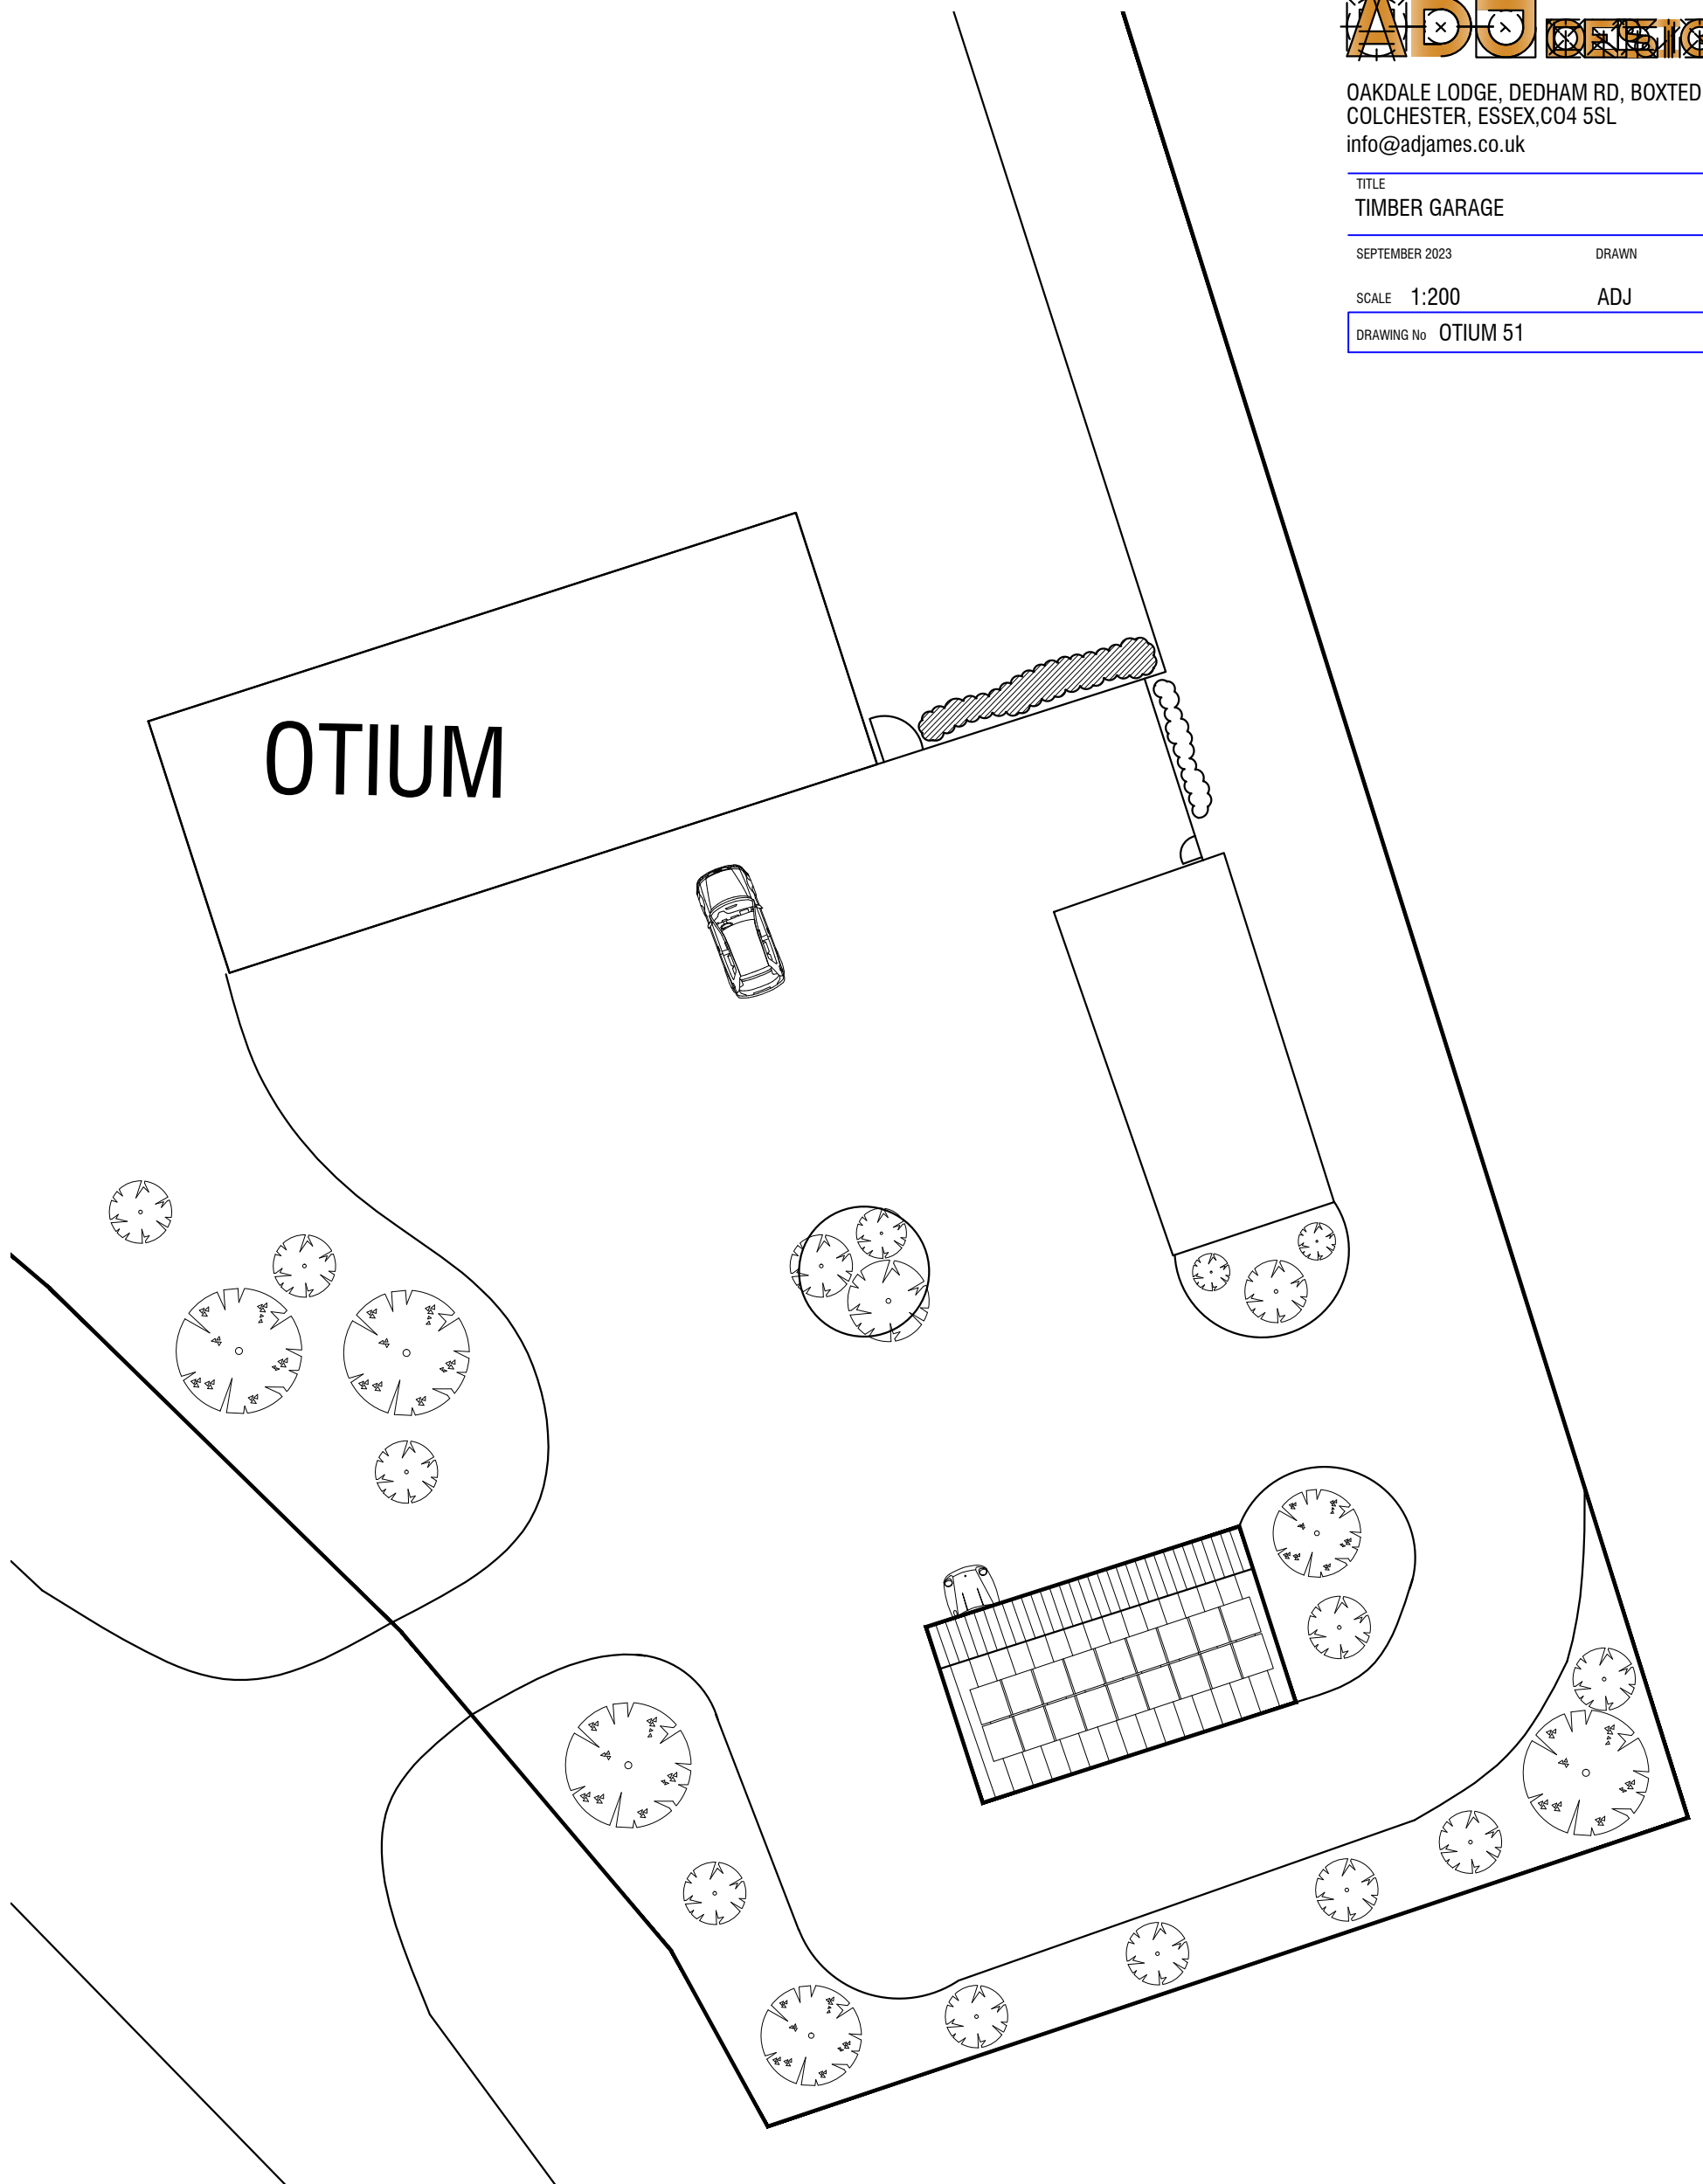

OAKDALE LODGE, DEDHAM RD, BOXTED
COLCHESTER, ESSEX, CO4 5SL
info@adjames.co.uk

TITLE
TIMBER GARAGE

SEPTEMBER 2023 DRAWN

SCALE 1:200 ADJ

DRAWING No OTIUM 51

SCALE 1:200

PROPOSED GARAGE - OTIUM - JOES ROAD- CORNARD TYE - SUFFOLK - CO10 0QB