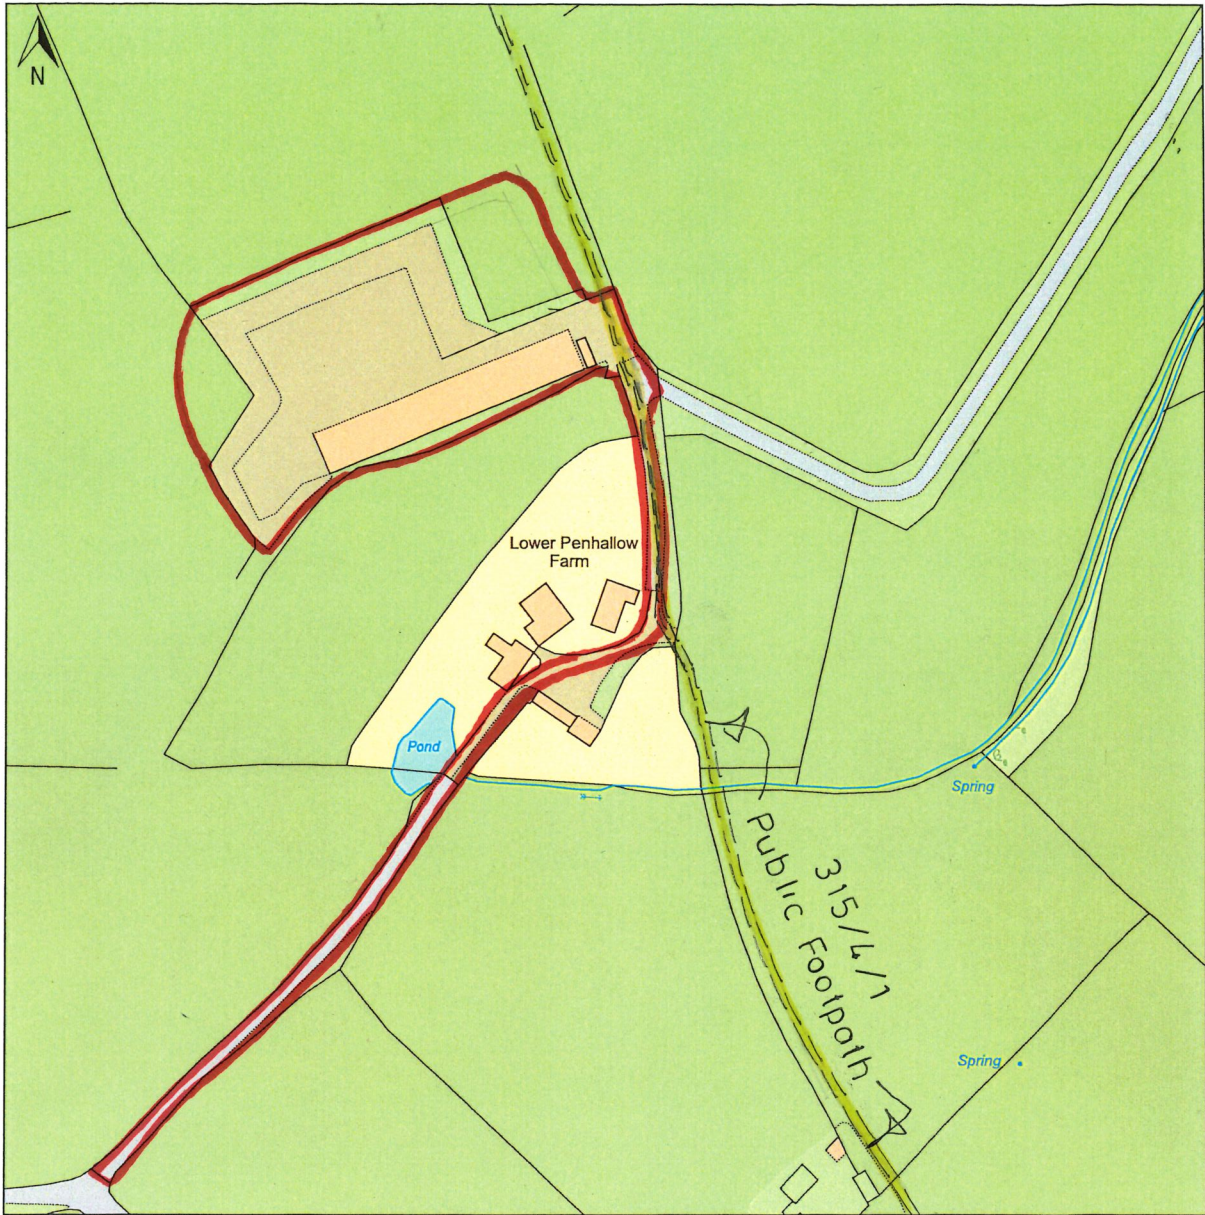

Lower Penhallow Farm Ruan High Lanes, Truro, TR2 5LS

© Crown copyright and database rights, 2023. Ordnance Survey
0100031673 Created using Plans by Emapsite

0m 25m 50m 75m 100m 125m 150m 175m 200m

Scale: 1:2500

Paper Size: A4

**PROPOSED EXTENSION TO EXISTING AGRICULTURAL BUILDING TO FORM
FODDER/GRAIN AND COMBINE STORE AT 'LOWER PENHALLOW FARM,
TRURO
FOR MR & MRS M. ROWE ('JACKAMAX LTD')**

LOCATION PLAN

1:2500

JAN 24

M.R. 0001

North