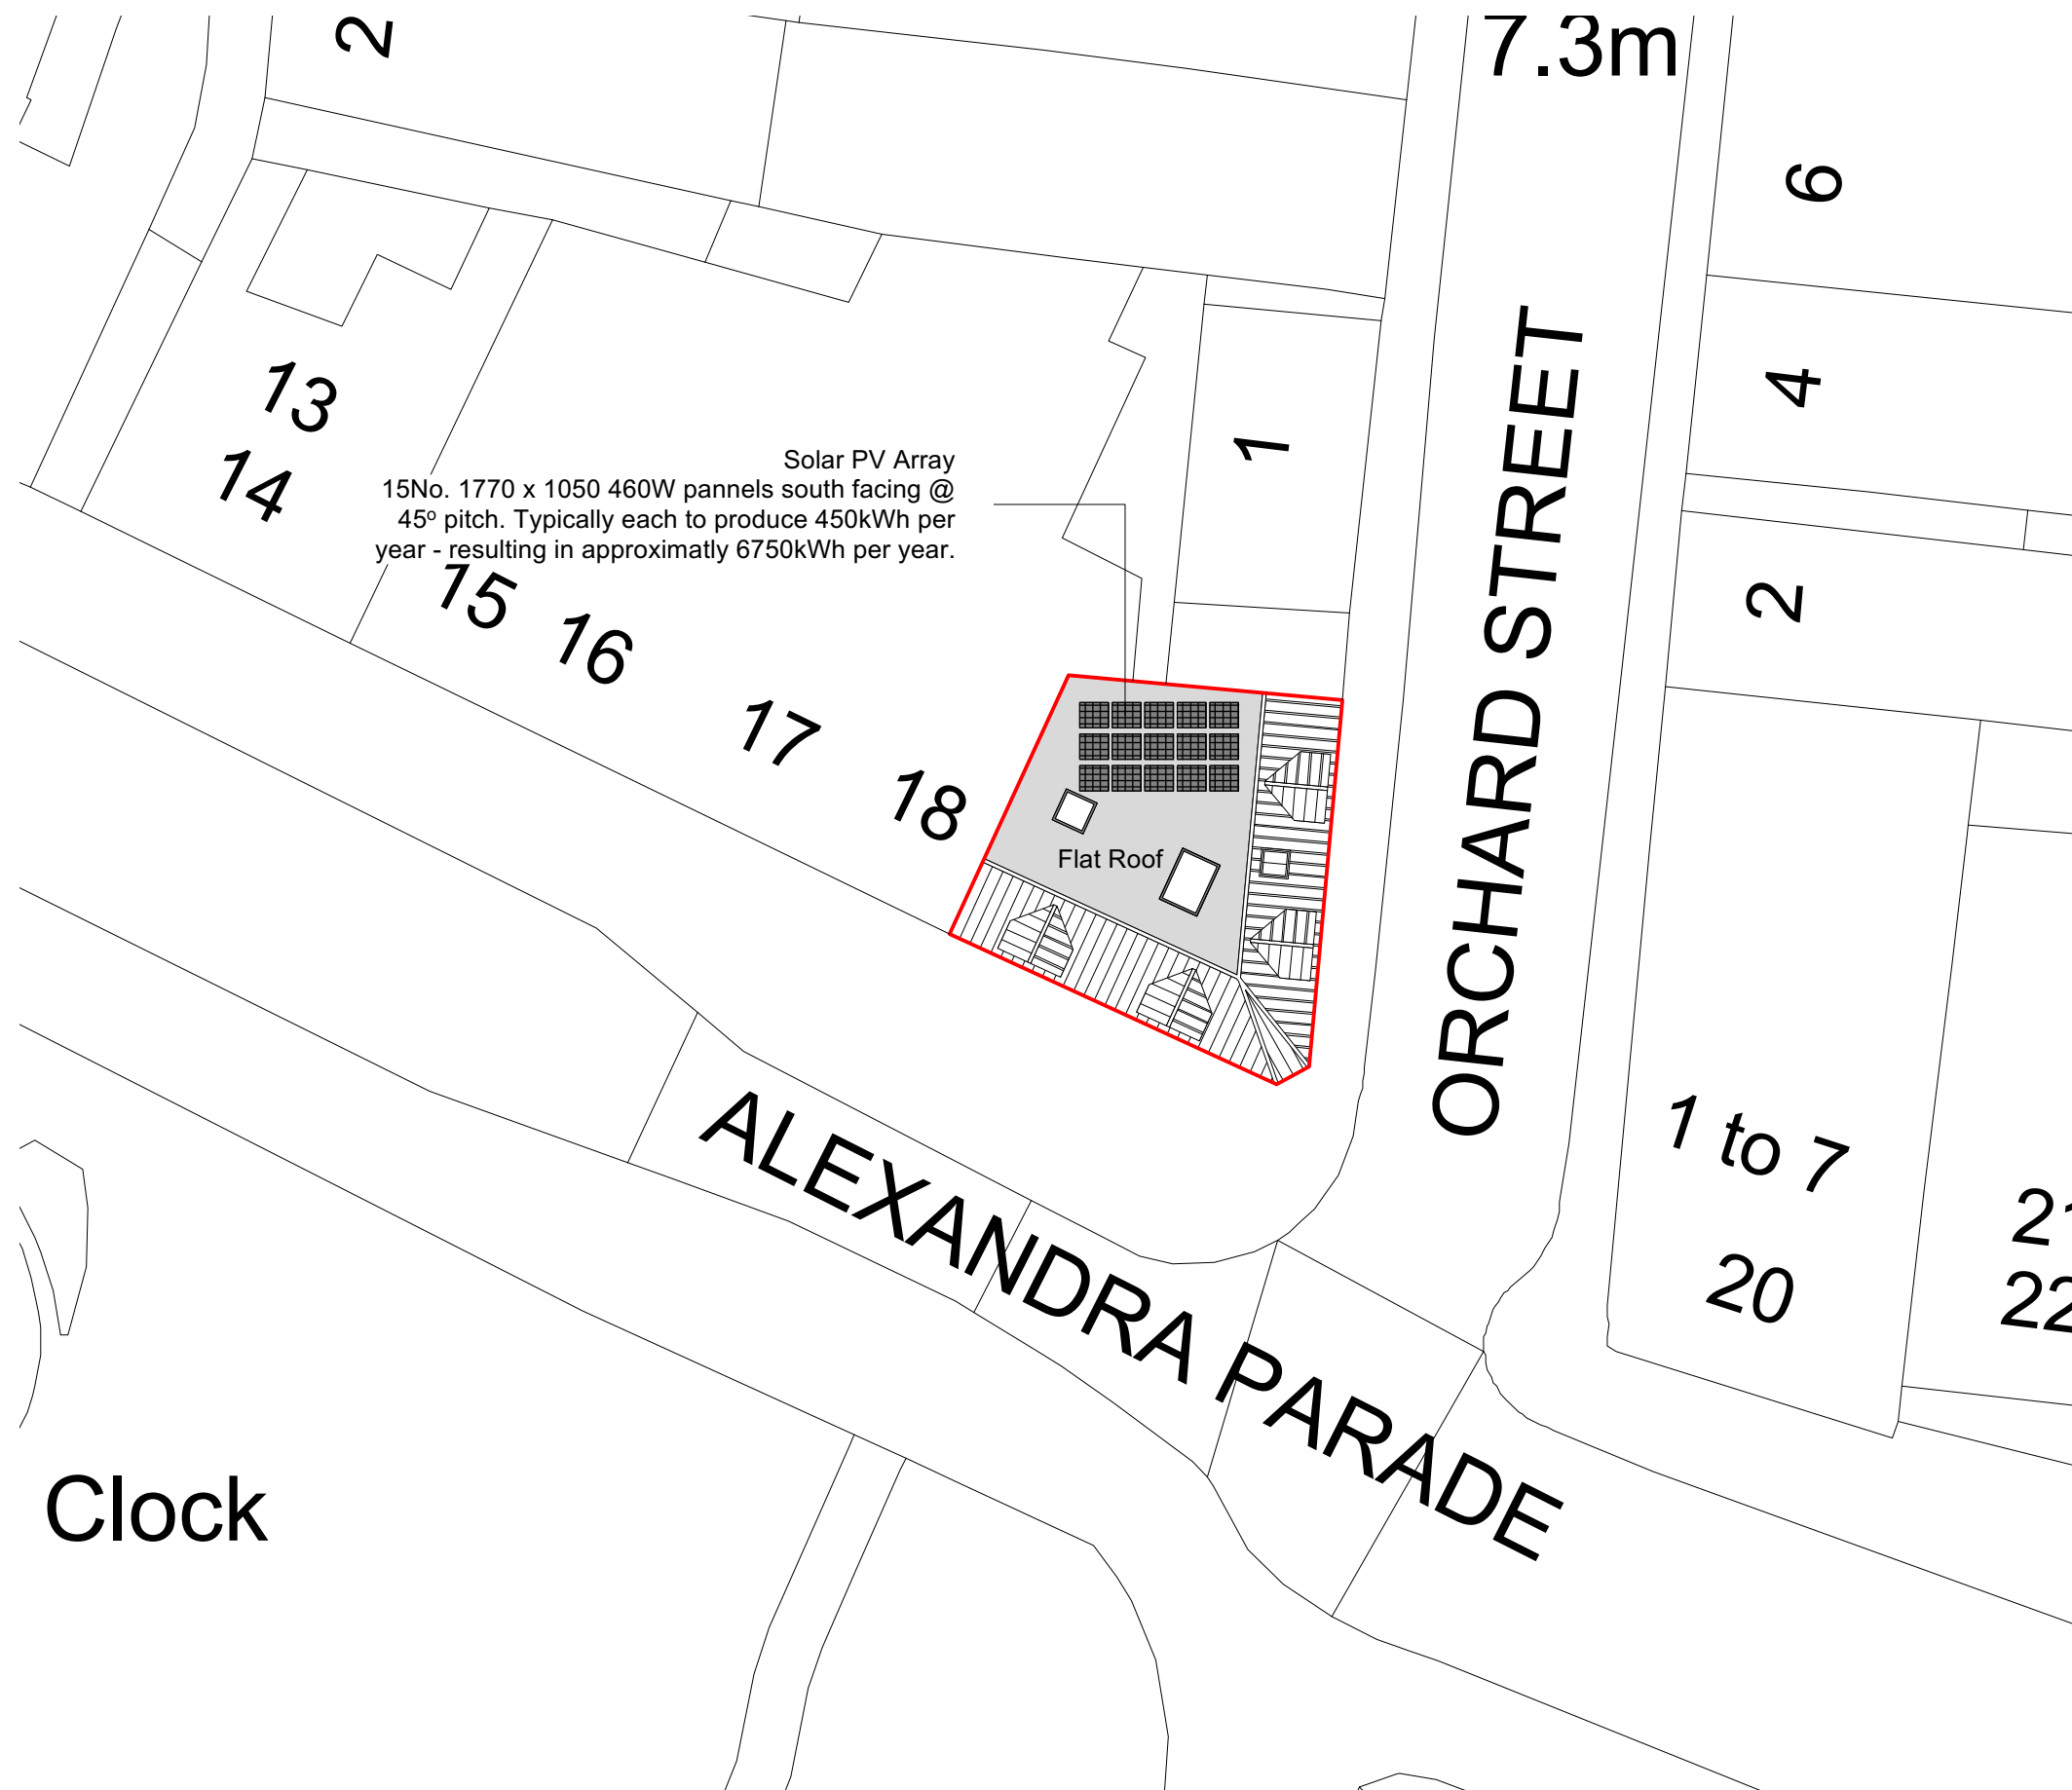

Notes:

title Block Plan, as existing

date	December 2023	project no.	GA 2360	rev
stage	Planning	sheet no.	002	0

All dimensions are to be checked on site prior to the commencement of work and any discrepancies are to be reported to the principle designer. This drawing is the copyright of Gibson Architecture Limited and may not be reproduced without permission.

Notes:

title Block Plan, as proposed

date	December 2023	project no.	GA 2360	rev
stage	Planning	sheet no.	003	0

All dimensions are to be checked on site prior to the commencement of work and any discrepancies are to be reported to the principle designer. This drawing is the copyright of Gibson Architecture Limited and may not be reproduced without permission.