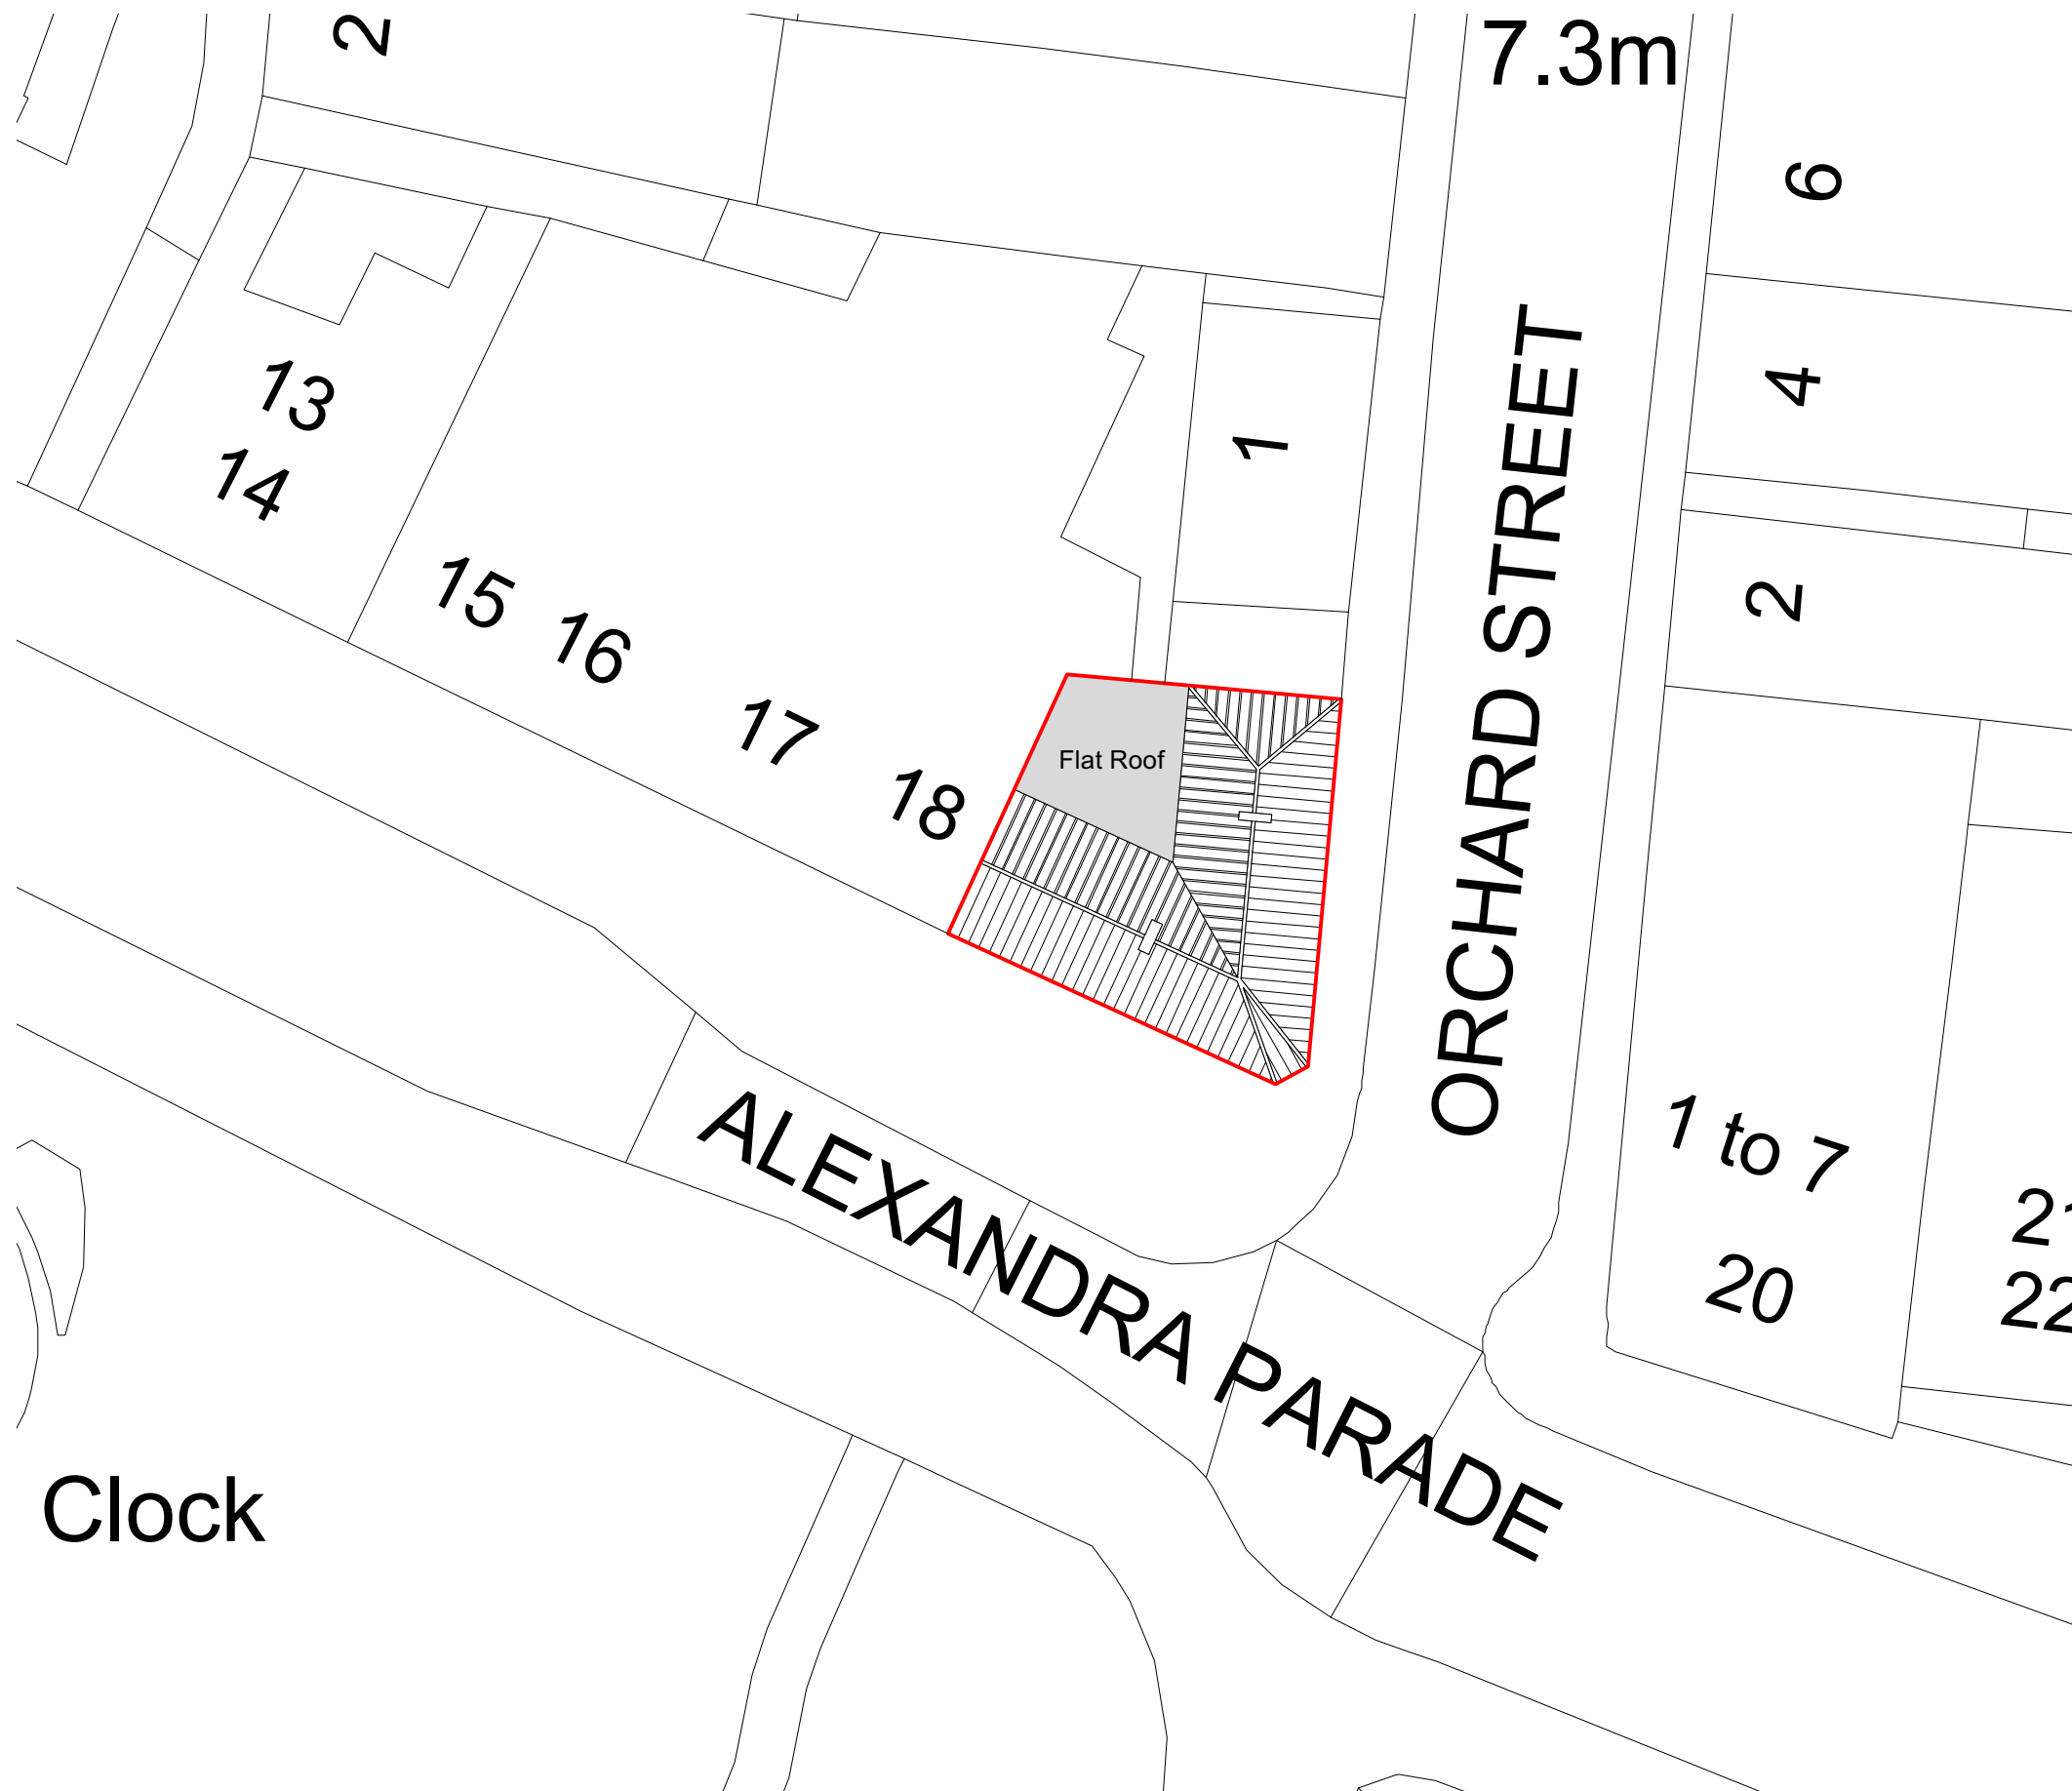

Notes:

title Block Plan, as existing

date	December 2023	project no.	GA 2360	rev
stage	Planning	sheet no.	002	0

All dimensions are to be checked on site prior to the commencement of work and any discrepancies are to be reported to the principle designer. This drawing is the copyright of Gibson Architecture Limited and may not be reproduced without permission.

Notes:

title Block Plan, as proposed

date	December 2023	project no.	GA 2360	rev
stage	Planning	sheet no.	003	0

All dimensions are to be checked on site prior to the commencement of work and any discrepancies are to be reported to the principle designer. This drawing is the copyright of Gibson Architecture Limited and may not be reproduced without permission.