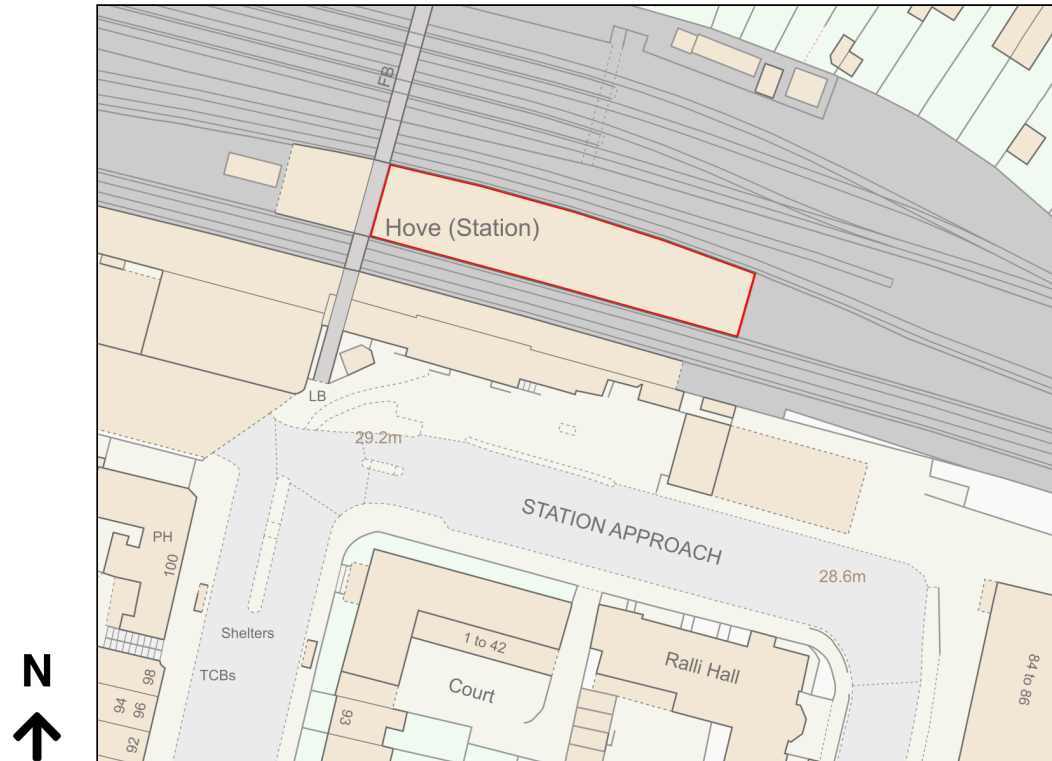

Location Plan

Site Address: Hove Station, Goldstone Villas, Hove, BN3 3RU

Date Produced: 11-Jan-2024

Scale: 1:1250 @A4

Planning Portal Reference: PP-12538538v2