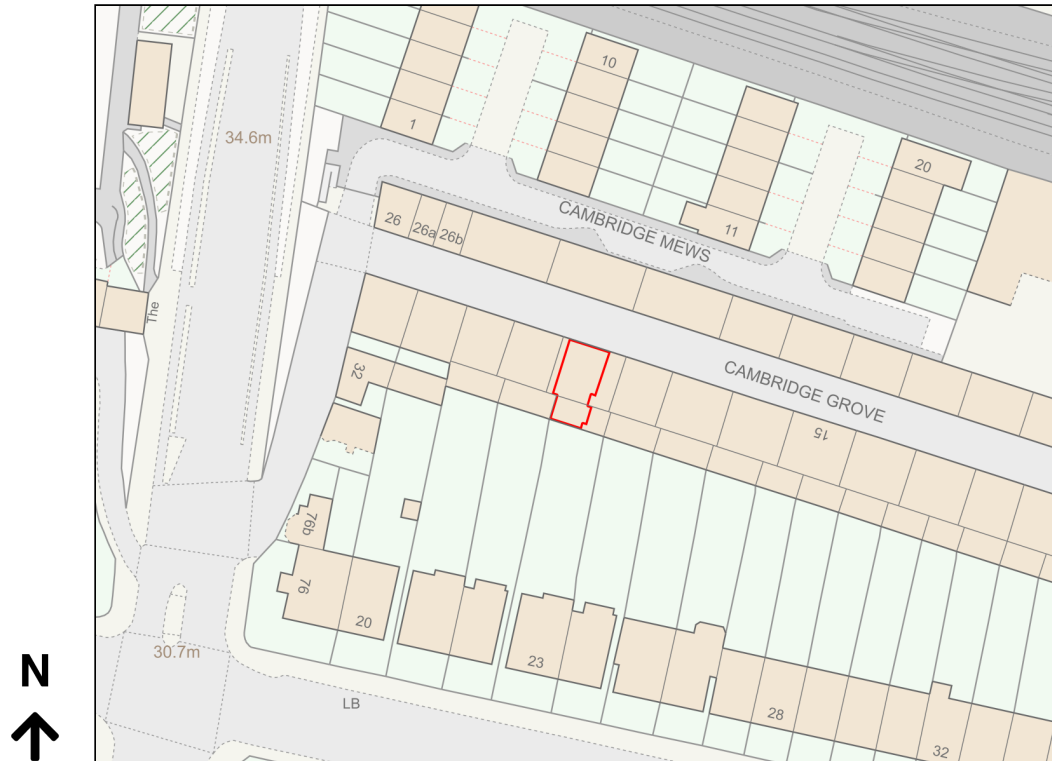

Location Plan

Site Address: 23b, Cambridge Grove, Hove, BN3 3ED

Date Produced: 22-Jan-2024

Scale: 1:1250 @A4

Planning Portal Reference: PP-12724645v1