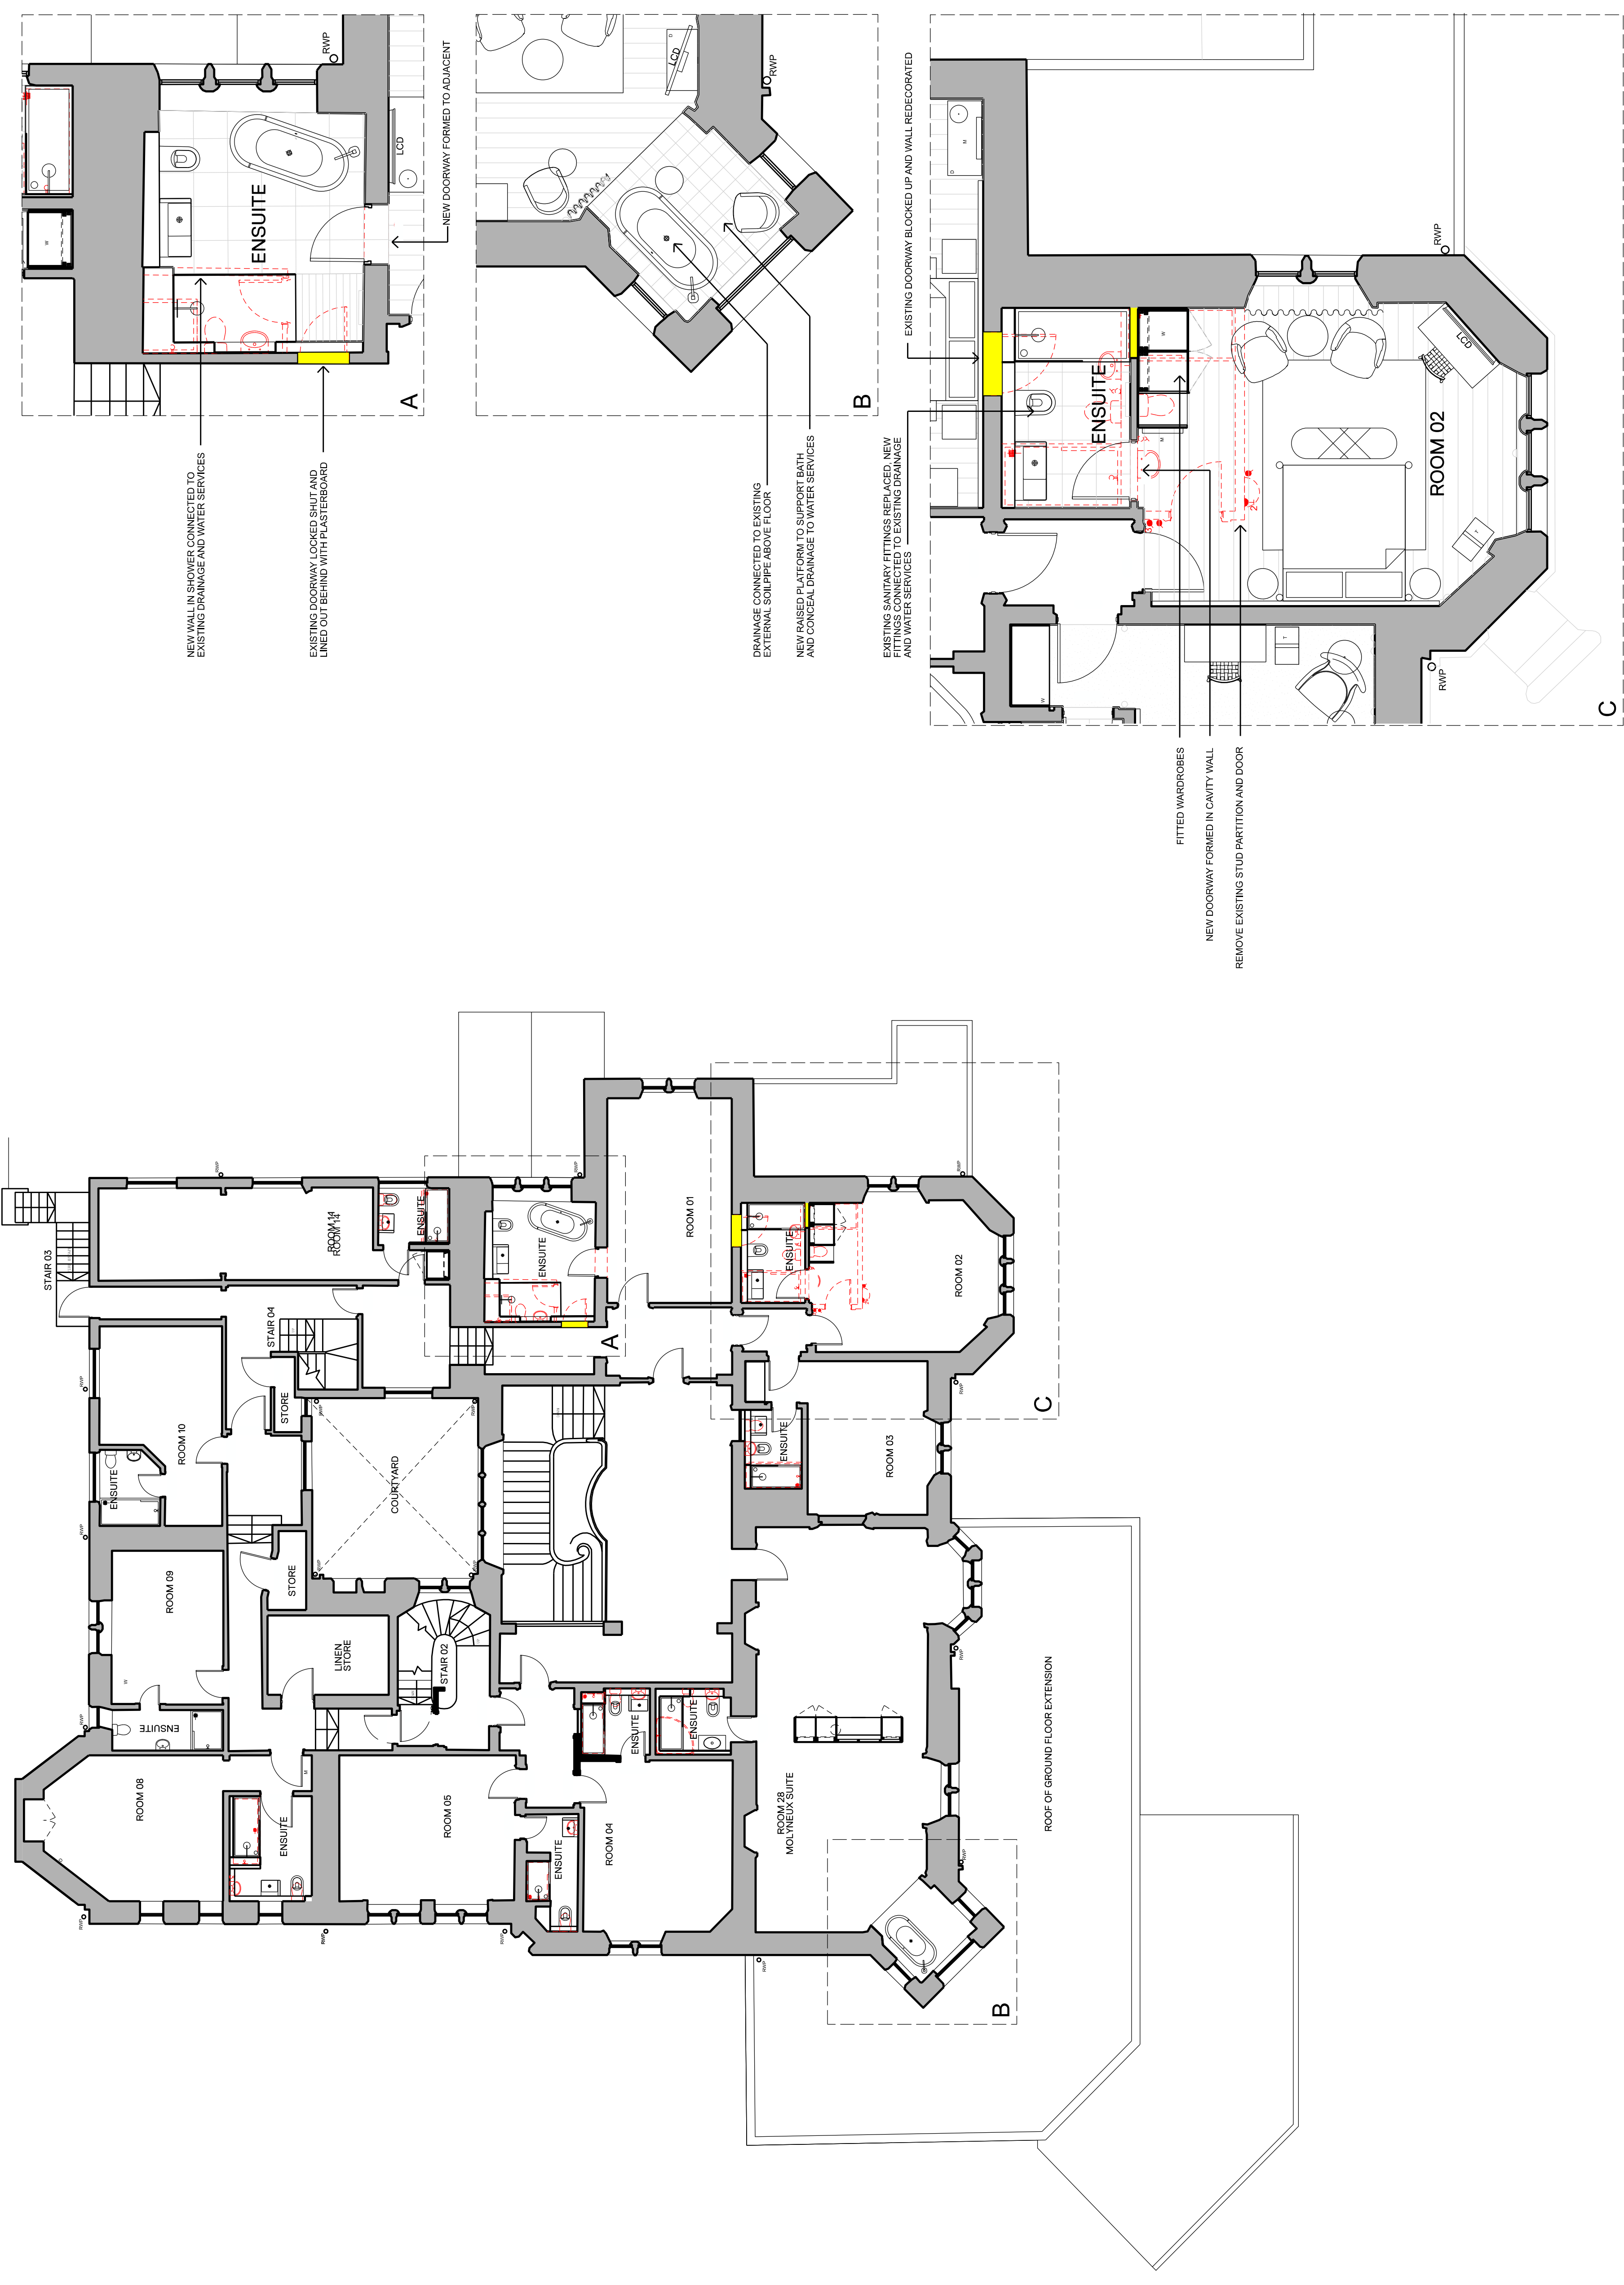

REVISIONS:

- KEY:
- - - SIGNIFICANT ROOM CHANGES
 - - - DEMOLITIONS
 - - - NEW WALL INFILL

PLANNING
2311-ISA-MB-XX-DR-A-
PL003 B
 APEX HOTELS LTD
 PINETREES HOTEL, PITLOCHRY
 MAIN HOTEL
 LEVEL 01
 DRAWN: DATE: SCALE: CHECKED:
 RM: 07/08/2023 1:100 @A1 ISA
 Drawings to be used in conjunction with:
 4-5 BLENHEIM PLACE
 EDINBURGH EH10 4JH
 TEL: 0131 529 1000
 WWW.ISARCHITECTS.CO.UK
 isa@isarchitects.co.uk