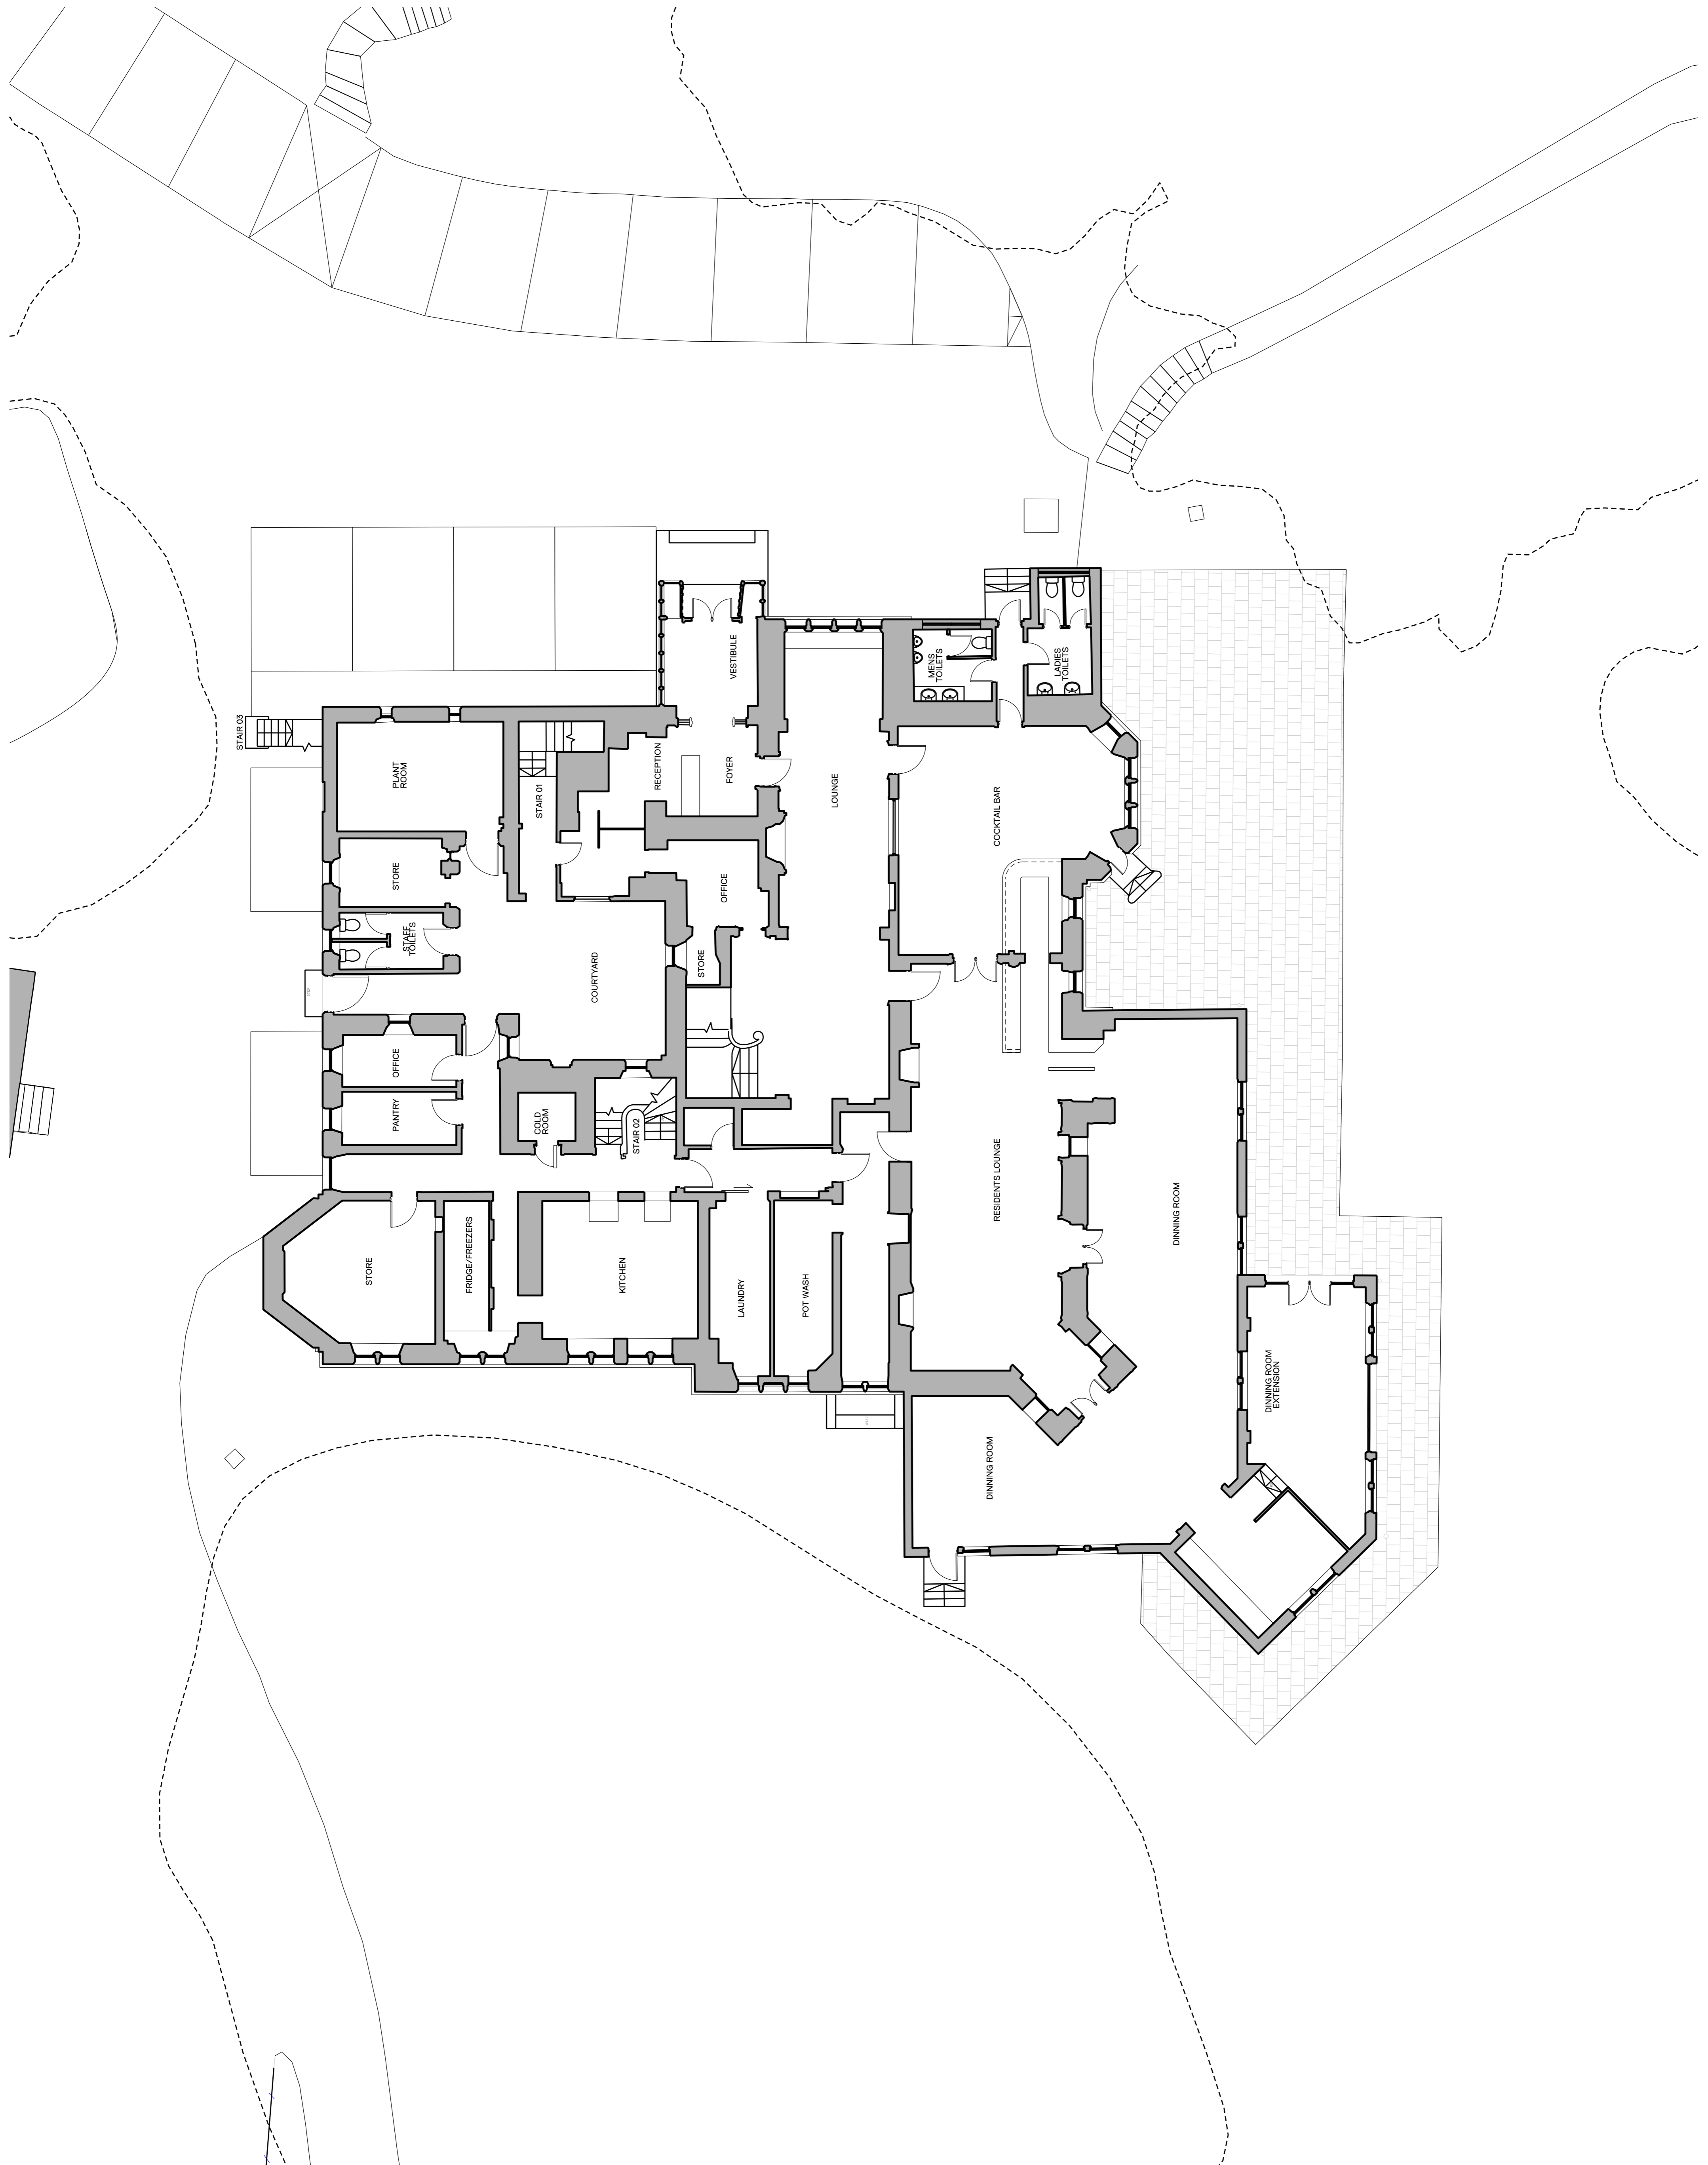

EXISTING
DRAWING

REVISIONS:
A - CORRECTED FOR GENERAL UPDATES

INFORMATION
2311-ISA-WB-XX-DR-A-
EX003 B
APEX HOTELS LTD
PINETREES HOTEL, PITLOCHRY
MAIN HOTEL
GROUND FLOOR
DRAWN: RM DATE: 07/05/2023 SCALE: 1:100 @A1 CHECKED: ISA
Designed by and for use in accordance with:
4-5 BLENHEIM PLACE
ENNERBROUGH ENNERBROUGH
LEICESTERShire LEICESTERShire
United Kingdom LEICESTERShire LEICESTERShire
For further information contact:
ISA ARCHITECTS LTD
ISA ARCHITECTS.CO.UK
01530 423233