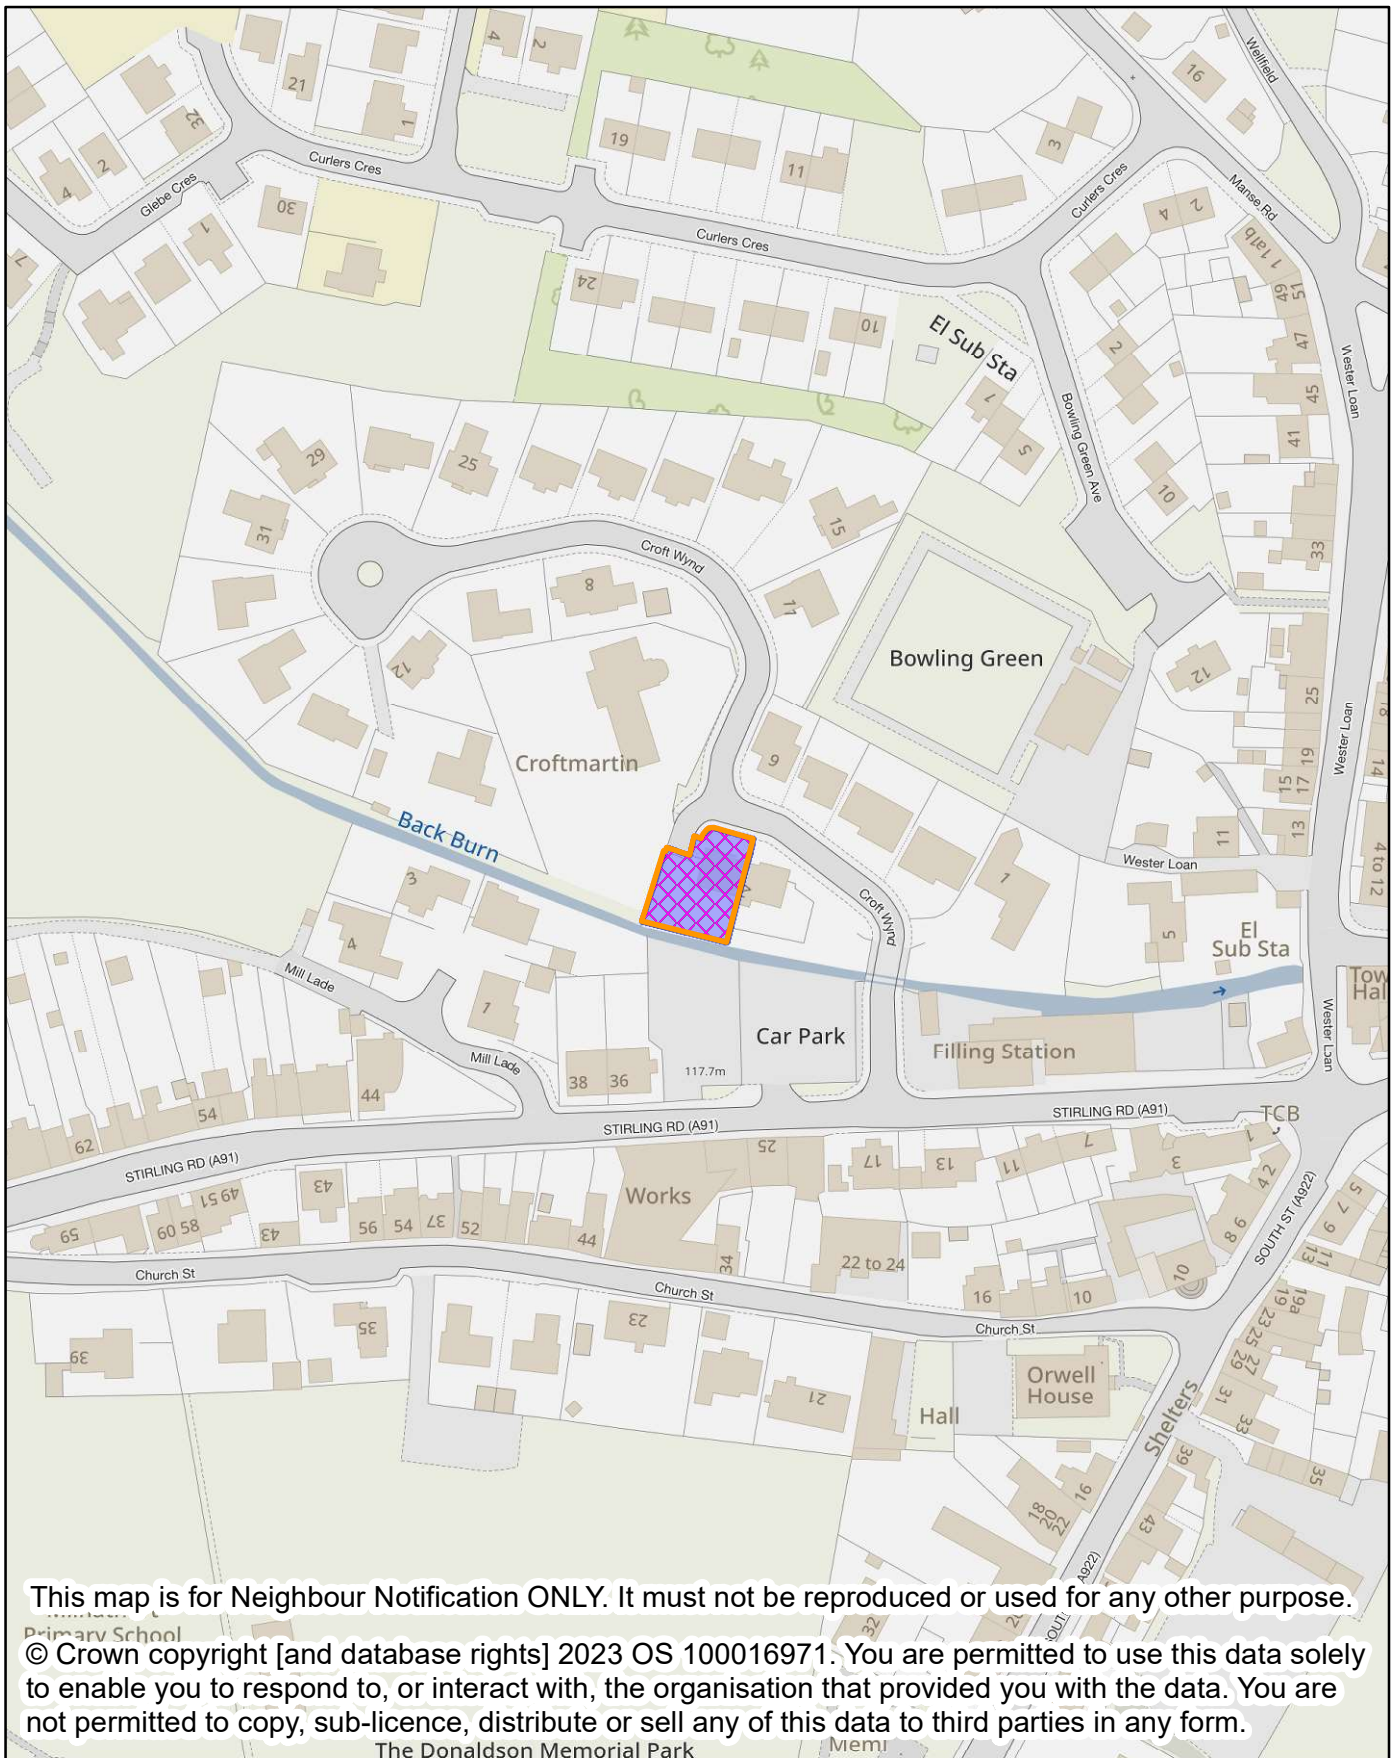

NEIGHBOUR NOTIFICATION

Location Plan showing planning application site

This map is for Neighbour Notification ONLY. It must not be reproduced or used for any other purpose.

© Crown copyright [and database rights] 2023 OS 100016971. You are permitted to use this data solely to enable you to respond to, or interact with, the organisation that provided you with the data. You are not permitted to copy, sub-licence, distribute or sell any of this data to third parties in any form.

Perth & Kinross Council

NEIGHBOUR NOTIFICATION

Location Plan showing planning application site

This map is for Neighbour Notification ONLY. It must not be reproduced or used for any other purpose.

© Crown copyright [and database rights] 2023 OS 100016971. You are permitted to use this data solely to enable you to respond to, or interact with, the organisation that provided you with the data. You are not permitted to copy, sub-licence, distribute or sell any of this data to third parties in any form.

The Donaldson Memorial Park

Perth & Kinross Council

NEIGHBOUR NOTIFICATION

Location Plan showing planning application site

This map is for Neighbour Notification ONLY. It must not be reproduced or used for any other purpose.