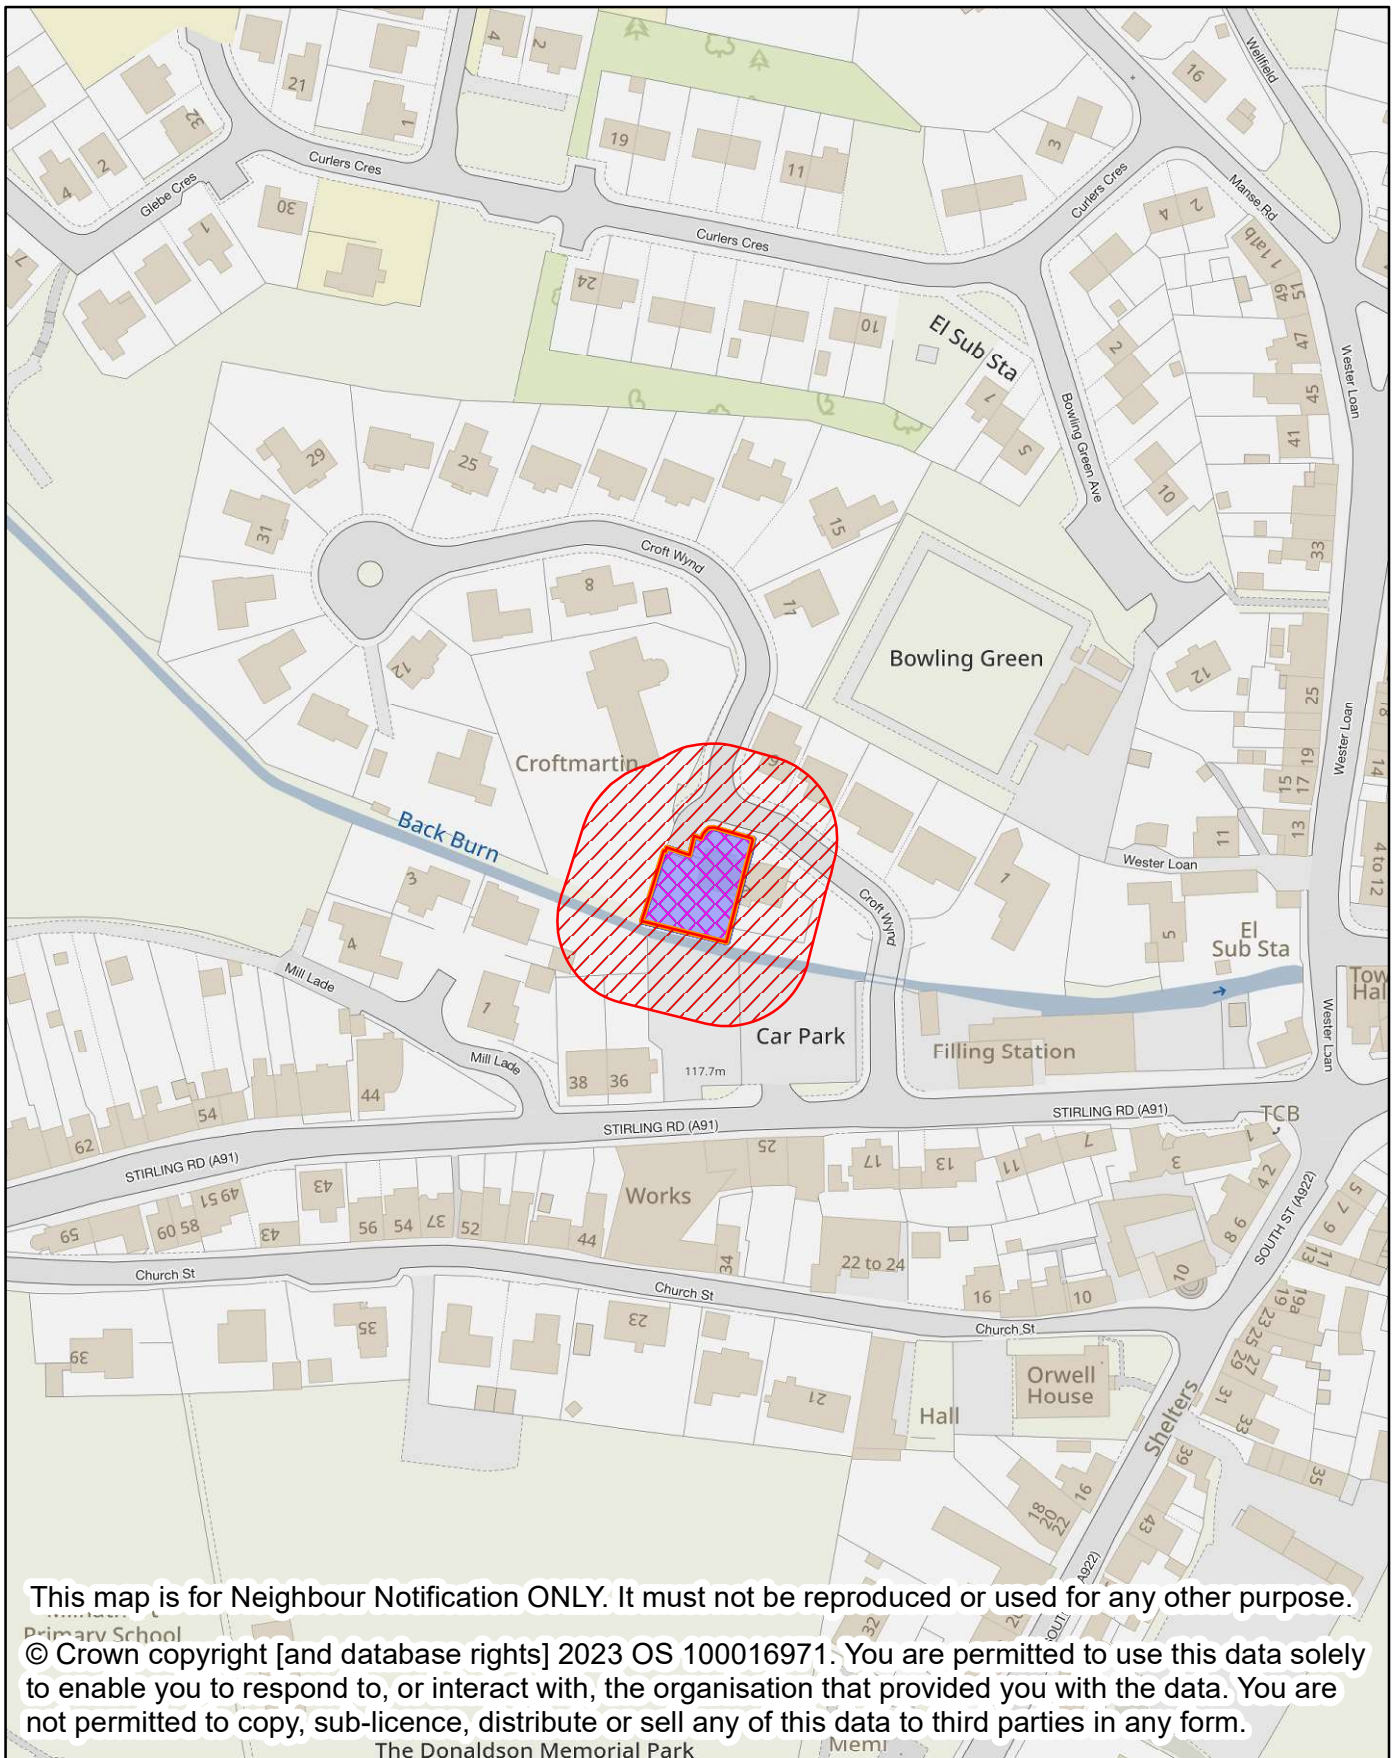

NEIGHBOUR NOTIFICATION

Location Plan showing planning application site

This map is for Neighbour Notification ONLY. It must not be reproduced or used for any other purpose.

© Crown copyright [and database rights] 2023 OS 100016971. You are permitted to use this data solely to enable you to respond to, or interact with, the organisation that provided you with the data. You are not permitted to copy, sub-licence, distribute or sell any of this data to third parties in any form.

Perth & Kinross Council

NEIGHBOUR NOTIFICATION

Location Plan showing planning application site

This map is for Neighbour Notification ONLY. It must not be reproduced or used for any other purpose.

© Crown copyright [and database rights] 2023 OS 100016971. You are permitted to use this data solely to enable you to respond to, or interact with, the organisation that provided you with the data. You are not permitted to copy, sub-licence, distribute or sell any of this data to third parties in any form.

The Donaldson Memorial Park

Perth & Kinross Council

NEIGHBOUR NOTIFICATION

Location Plan showing planning application site

This map is for Neighbour Notification ONLY. It must not be reproduced or used for any other purpose.