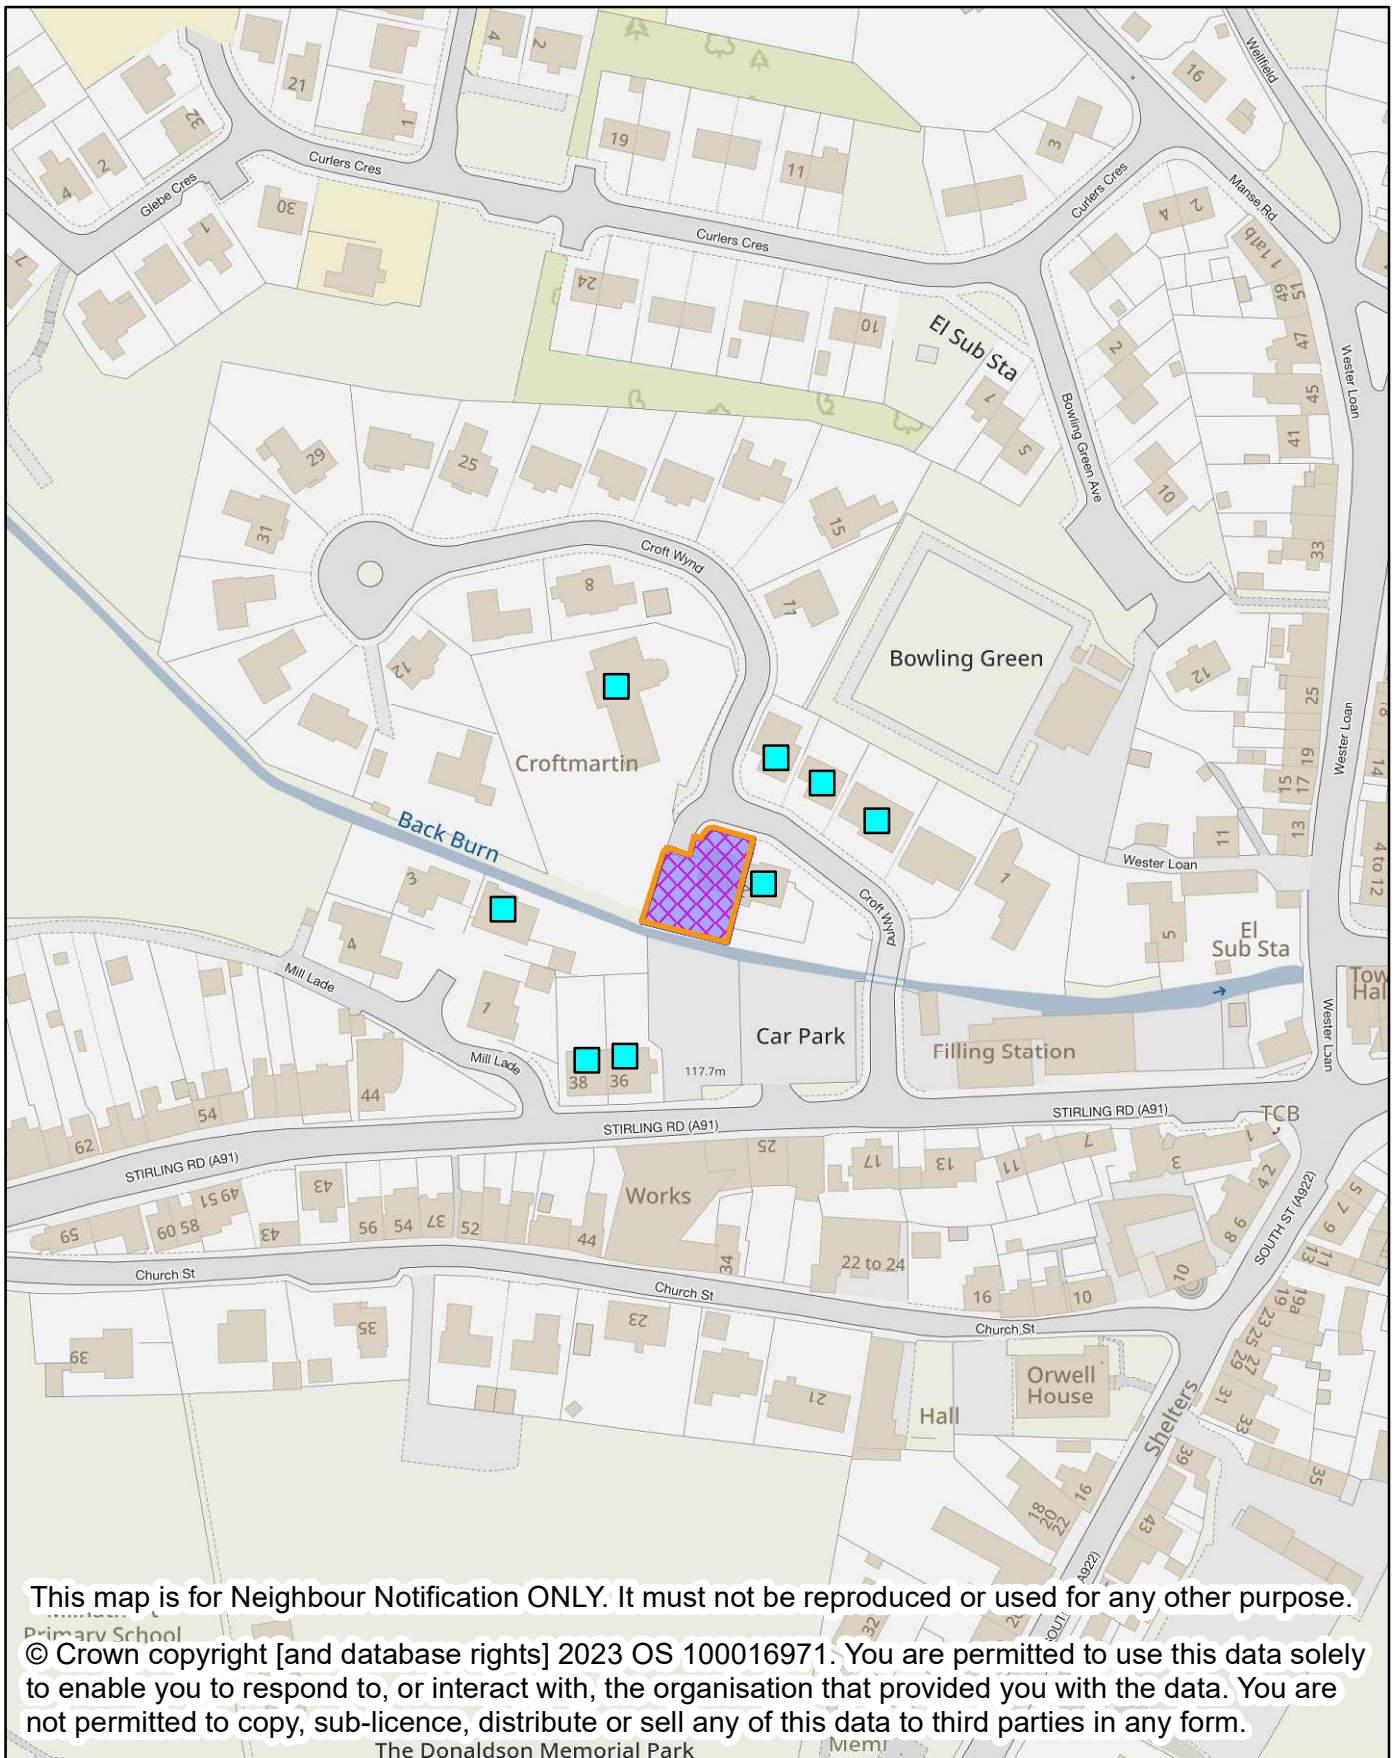

NEIGHBOUR NOTIFICATION

Location Plan showing planning application site

This map is for Neighbour Notification ONLY. It must not be reproduced or used for any other purpose.

© Crown copyright [and database rights] 2023 OS 100016971. You are permitted to use this data solely to enable you to respond to, or interact with, the organisation that provided you with the data. You are not permitted to copy, sub-licence, distribute or sell any of this data to third parties in any form.

Perth & Kinross Council

NEIGHBOUR NOTIFICATION

Location Plan showing planning application site

This map is for Neighbour Notification ONLY. It must not be reproduced or used for any other purpose.

© Crown copyright [and database rights] 2023 OS 100016971. You are permitted to use this data solely to enable you to respond to, or interact with, the organisation that provided you with the data. You are not permitted to copy, sub-licence, distribute or sell any of this data to third parties in any form.

The Donaldson Memorial Park

Perth & Kinross Council

NEIGHBOUR NOTIFICATION

Location Plan showing planning application site

This map is for Neighbour Notification ONLY. It must not be reproduced or used for any other purpose.

The Donaldson Memorial Park