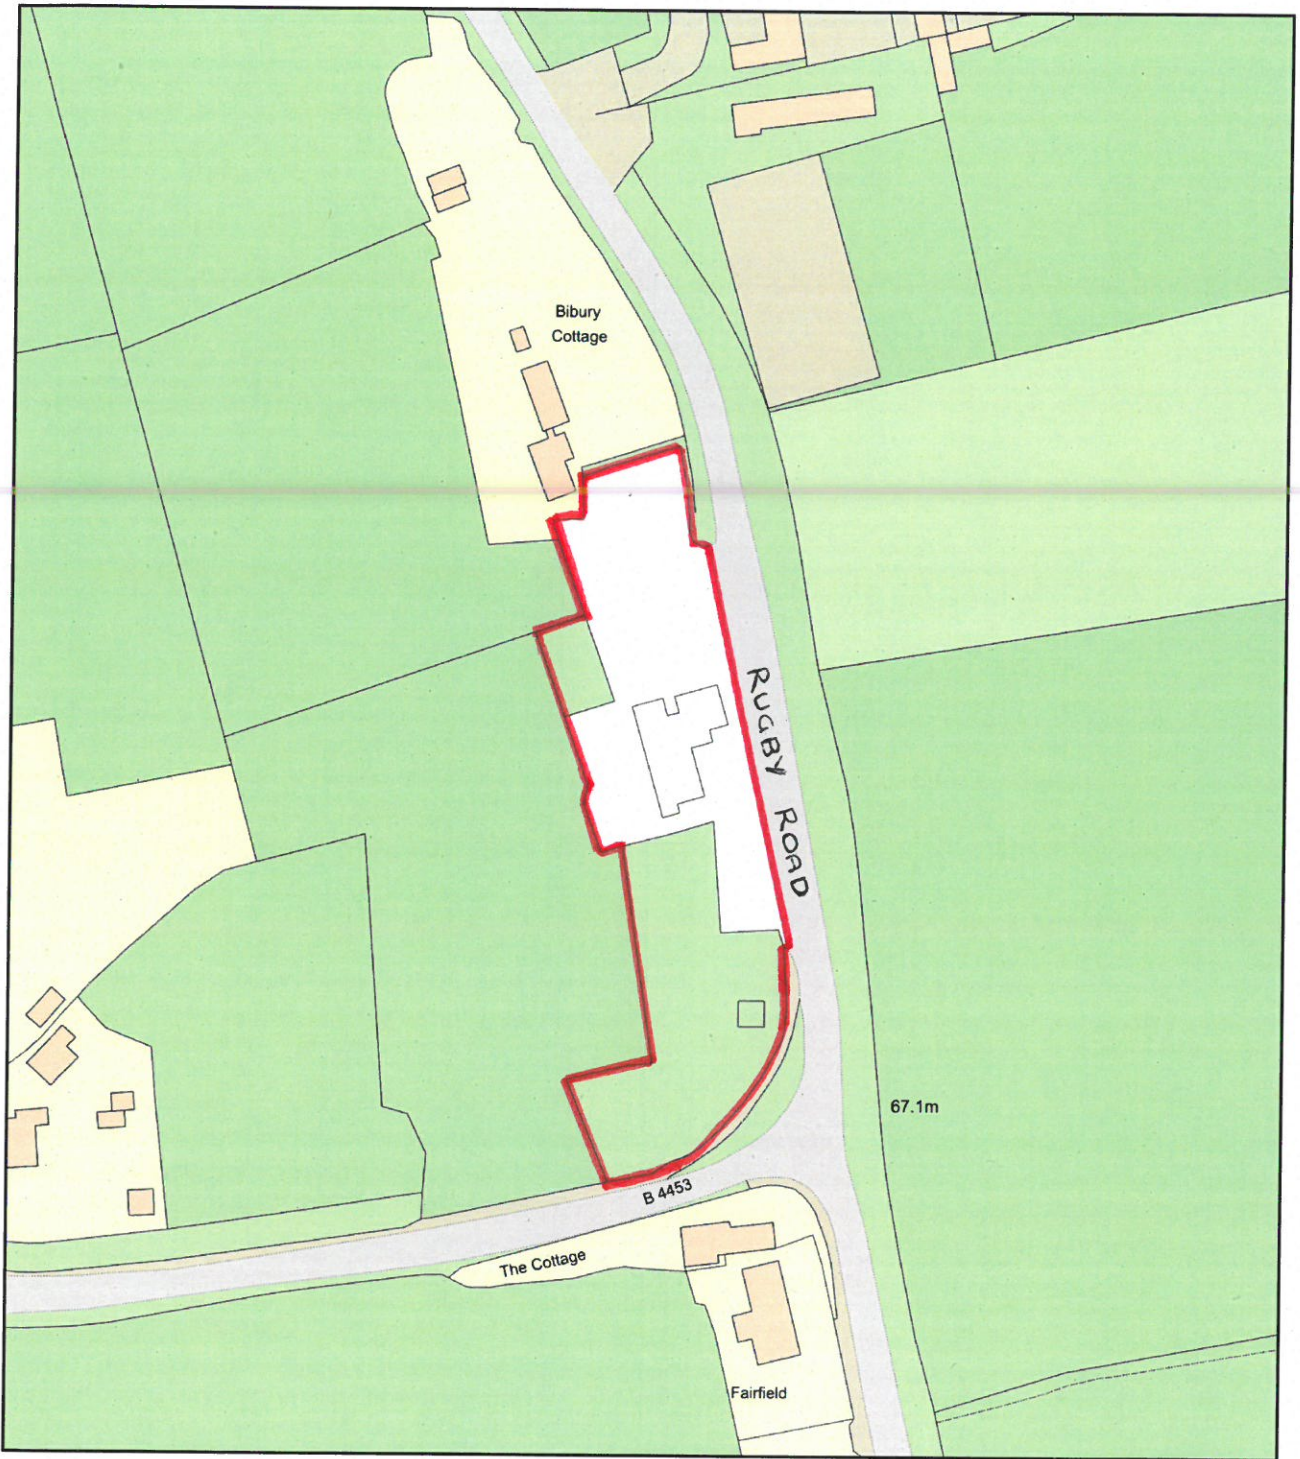

# Weston House, Rugby Road

Plan Produced for: RCI Design LTD  
Date Produced: 14 Feb 2023  
Plan Reference Number: TQRQM23045113406719  
Scale: 1:1250 @ A4