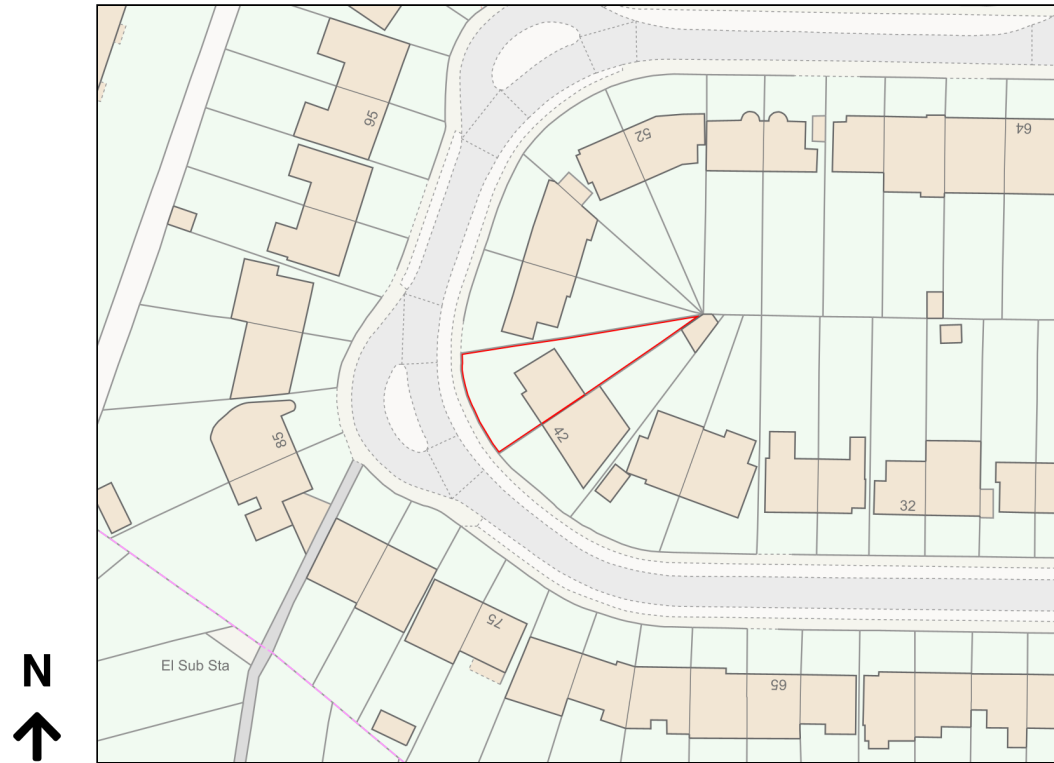

Location Plan

Site Address: 44, Abbots Gardens, East Finchley, London, N2 0JQ

Date Produced: 24-Jan-2024

Scale: 1:1250 @A4

Planning Portal Reference: PP-12712337v1