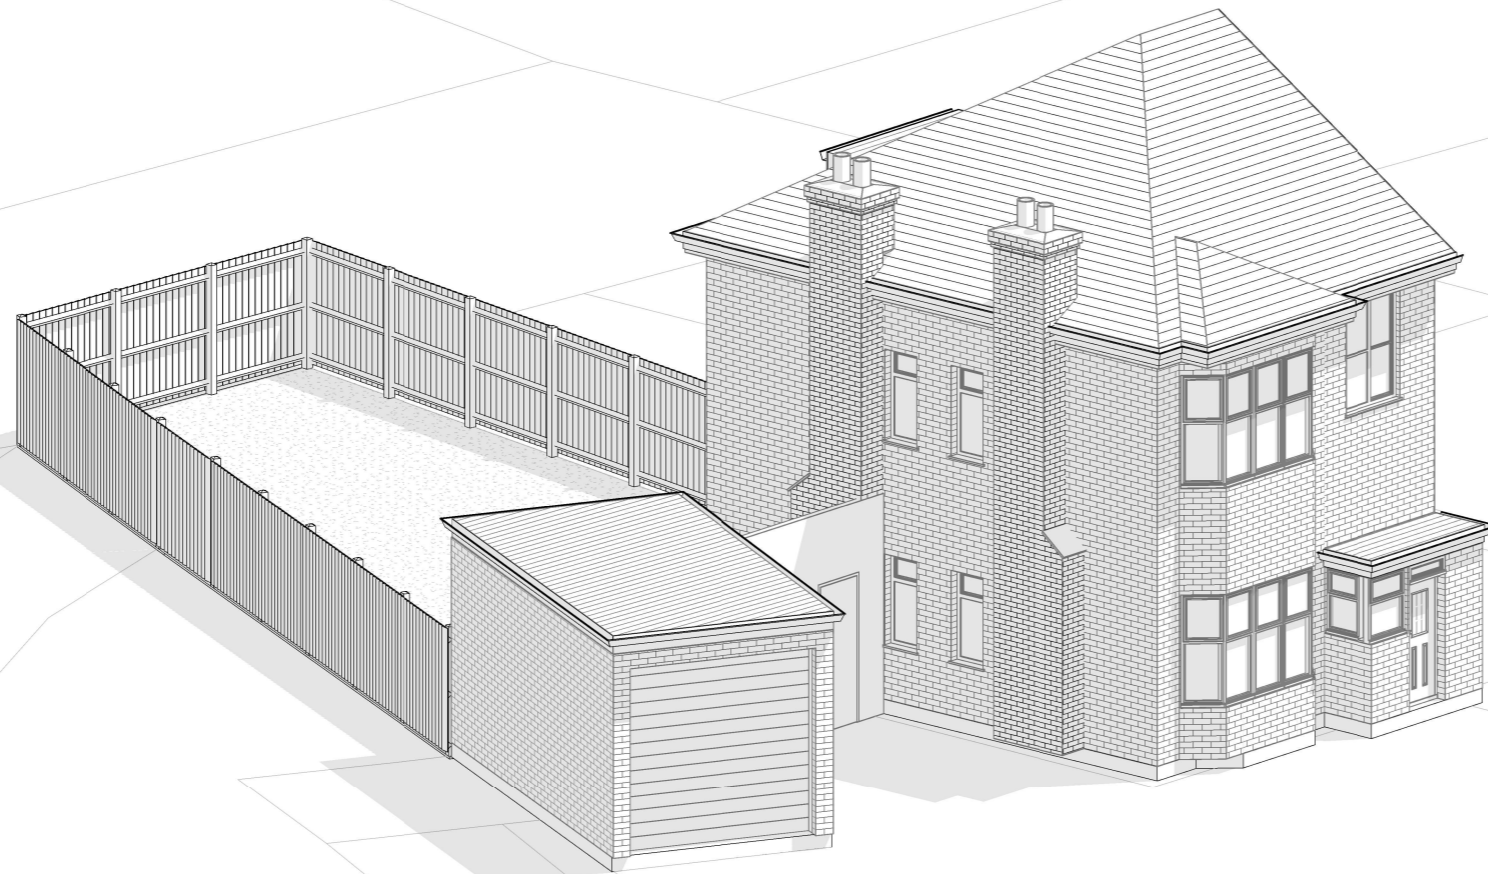

3D VIEW

GENERAL NOTES:
ONLY SCALE OF DRAWINGS FOR PLANNING PURPOSES
ALL DIMENSIONS ARE TO BE CHECKED ON SITE. INCONSISTENCIES ARE TO BE REPORTED TO DIMENSIONS IMMEDIATELY.
COPYRIGHT OF PLANNING DIMENSIONS LTD

PROJECT TITLE

36 Glengall Road HA8 8SU

CLIENT

R.F

PROJECT NO

-

DRAWING TITLE

Existing 3D

SCALE (@ A3)

DRAWING NUMBER

EX - 3D

REV

-

Date

11-01-2024

Drawn by

Aswin Sellva

info@pdimensions.co.uk
www.pdimensions.co.uk
0208 076 9300
Unit 7
Hawthorn Business Park
165 Granville Road
NW2 2AZ
London