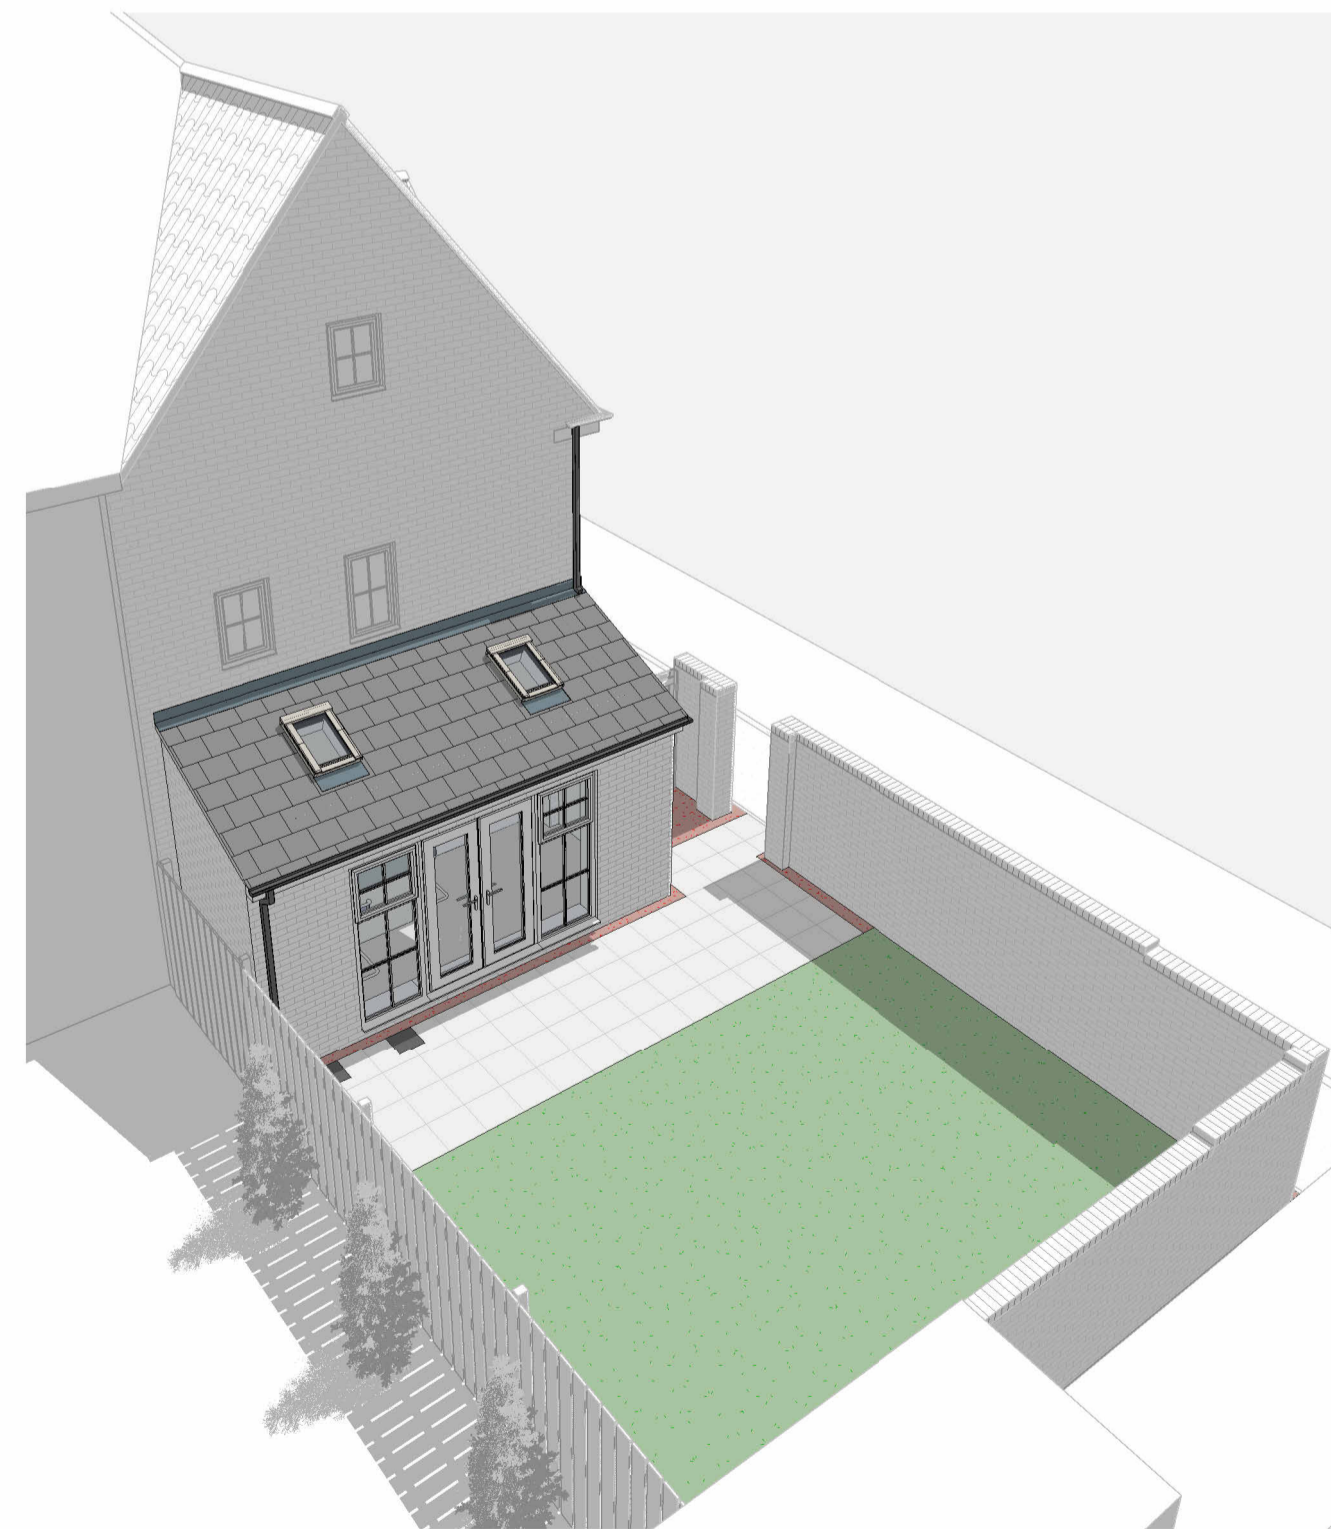

① Proposed 3D View 1

② Proposed 3D View 2

③ Proposed 3D View 3

④ Proposed 3D View 4

⑤ Proposed 3D View 5

REV	DESCRIPTION	BY	DATE
PROJECT : Single Storey Side Extension			
CLIENT : Mr & Mrs Vacher			
ADDRESS : 29 Woodward Road, Spennymoor			
DRAWING TITLE : Proposed External Views			