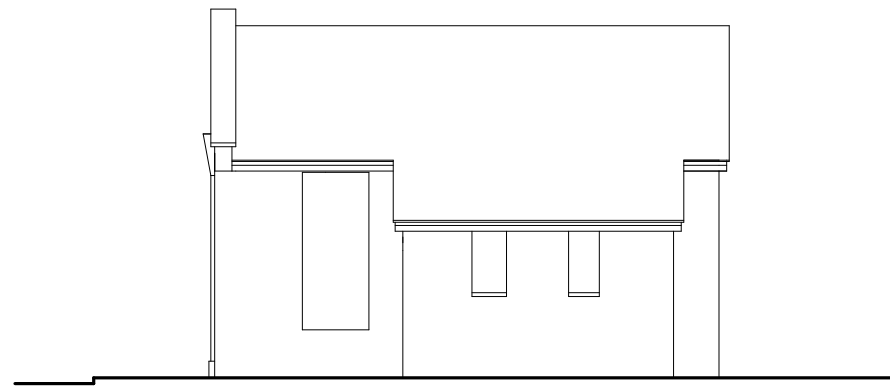

NORTH ELEVATION

WEST ELEVATION

EAST ELEVATION

SOUTH ELEVATION

GROUND FLOOR PLAN

'SUGAR LOAF'

AS EXISTING

TITLE  
'THE CABIN'  
AVENUE ROAD  
FRESHWATER  
ISLE OF WIGHT

DRAWING No.	24 : 2181 : 1
SCALE	DRAWN
1 : 100	JANUARY 2024

ANDREW E. HITT  
ARCHITECTURAL CONSULTANT & SURVEYOR  
Corner House, 68-70 Lugley Street,  
Newport, Isle of Wight PO30 5ET  
Tel : 01983 528283  
andrew@andrewhitt.co.uk