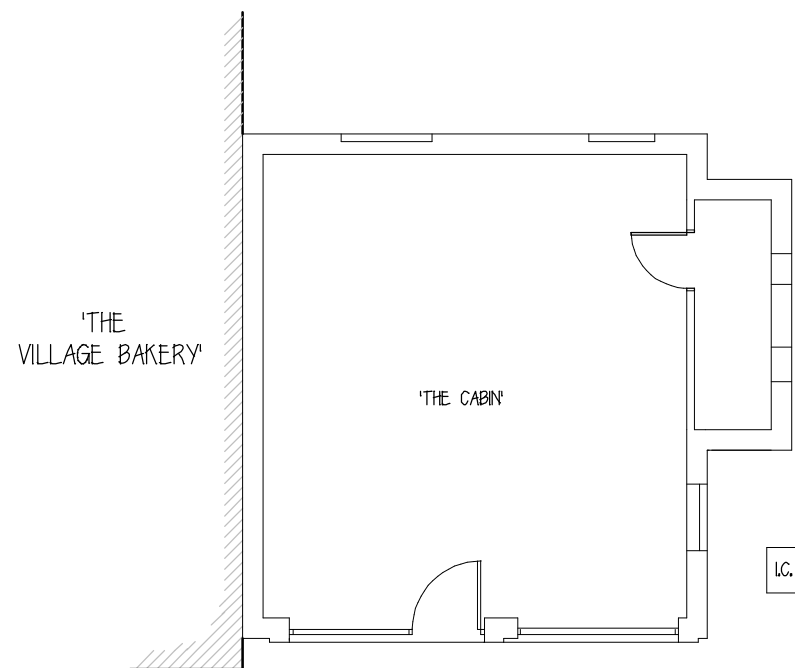

NORTH ELEVATION

WEST ELEVATION

EAST ELEVATION

SOUTH ELEVATION

GROUND FLOOR PLAN

'SUGAR LOAF'

AS EXISTING

TITLE  
'THE CABIN'  
AVENUE ROAD  
FRESHWATER  
ISLE OF WIGHT

DRAWING No.	24 : 2181 : 1
SCALE	DRAWN
1 : 100	JANUARY 2024

ANDREW E. HITT  
ARCHITECTURAL CONSULTANT & SURVEYOR  
Corner House, 68-70 Lugley Street,  
Newport, Isle of Wight PO30 5ET  
Tel : 01983 528283  
andrew@andrewhitt.co.uk