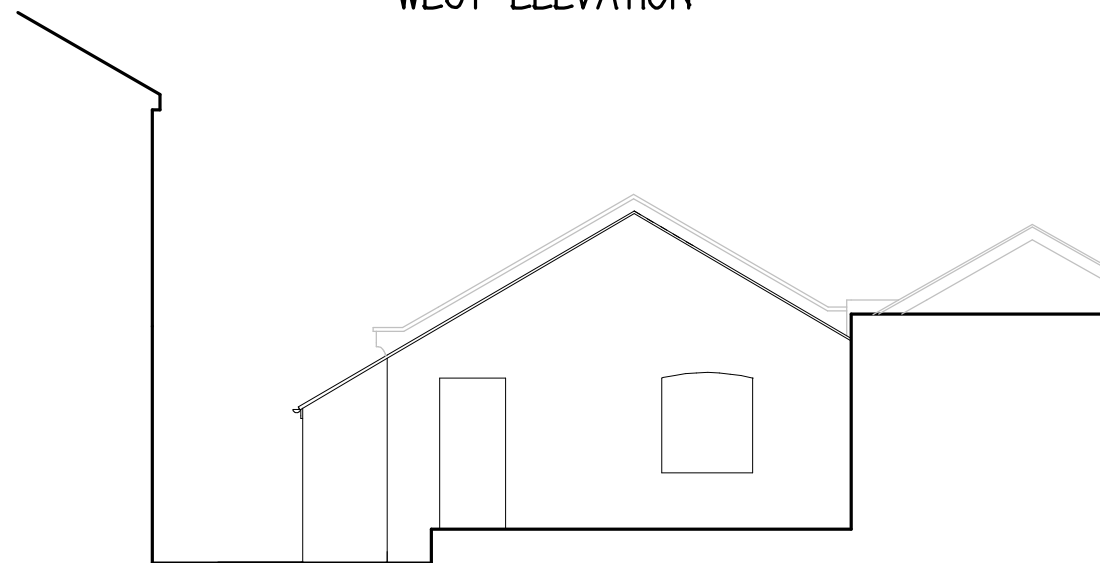

NORTH ELEVATION

WEST ELEVATION

EAST ELEVATION

SOUTH ELEVATION

GROUND FLOOR PLAN

'SUGAR LOAF'

AS EXISTING

TITLE  
'THE CABIN'  
AVENUE ROAD  
FRESHWATER  
ISLE OF WIGHT

DRAWING No.	24 : 2181 : 1
SCALE	DRAWN
1 : 100	JANUARY 2024

ANDREW E. HITT  
ARCHITECTURAL CONSULTANT & SURVEYOR  
Corner House, 68-70 Lugley Street,  
Newport, Isle of Wight PO30 5ET  
Tel : 01983 528283  
andrew@andrewhitt.co.uk