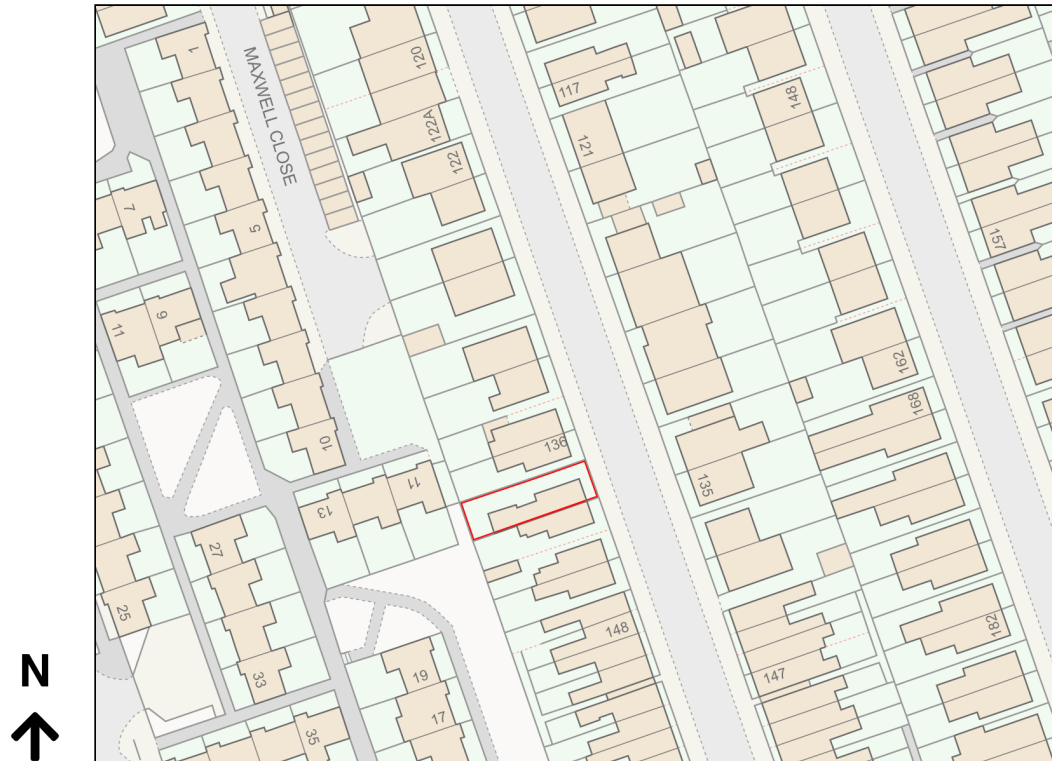

Location Plan

Site Address: 134, Allington Avenue, Nottingham, NG7 1JX

Date Produced: 16-Jan-2024

Scale: 1:1250 @A4

Planning Portal Reference: PP-12673133v1