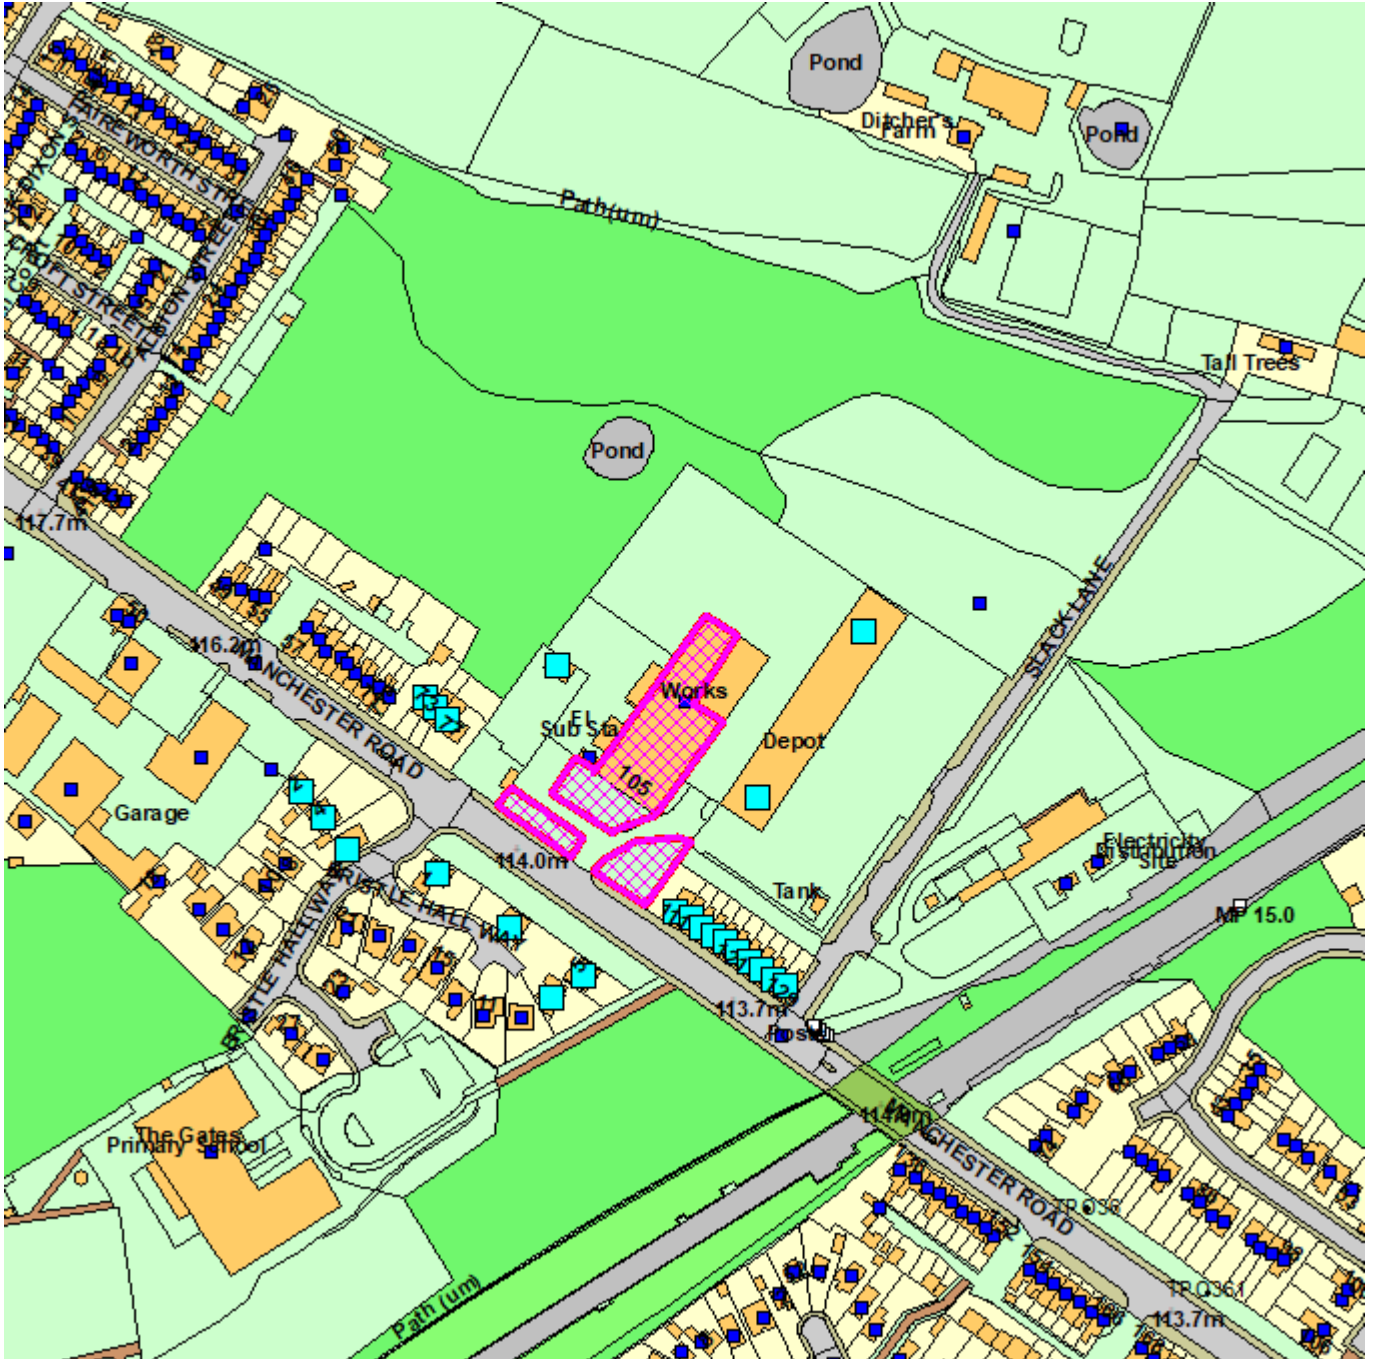

Bolton Council NEIGHBOUR CONSULTATION PLAN

105A Manchester Road, Westhoughton, Bolton,
BL5 3QD

Development & Regeneration Dept
Development Management Section

Town Hall, Bolton, Lancashire, BL1 1RU
Telephone (01204) 333 333

Bolton Council

EC.Aid Case No: 17139/23

Reproduction from the Ordnance Survey Map with the permission of the Controller of H.M. Stationery Office. Crown Copyright and may lead to prosecution or civil proceedings.

Scale 1:1250