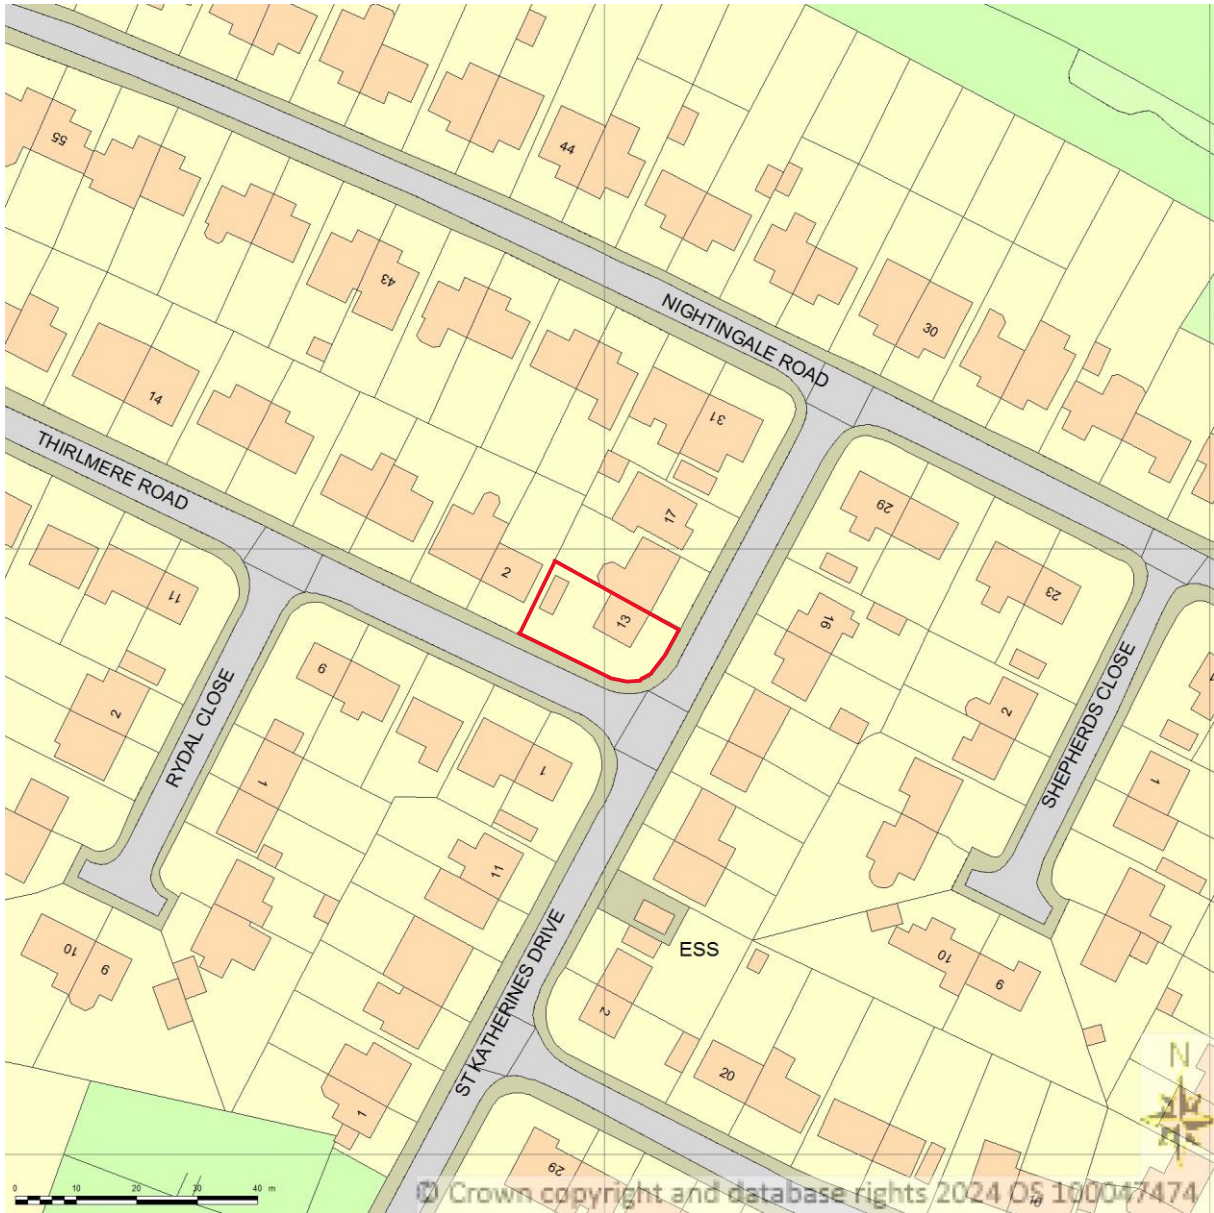

SITE LOCATION PLAN
AREA 4 HA
SCALE 1:1250 on A4
CENTRE COORDINATES: 361401, 411190

Supplied by Streetwise Maps Ltd
www.streetwise.net
Licence No: 100047474
22/01/2024 07:07:08