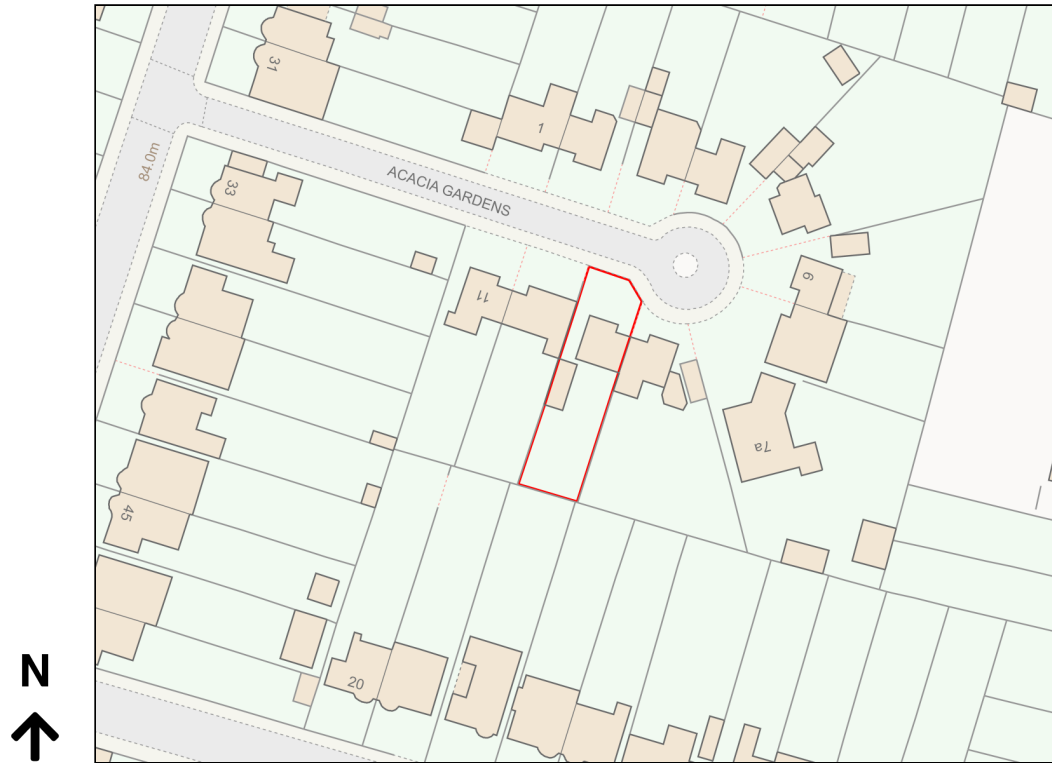

# Location Plan

Site Address: 9, Acacia Gardens, West Wickham, BR4 9LD

Date Produced: 25-Jan-2024

Scale: 1:1250 @A4

Planning Portal Reference: PP-12759786v1