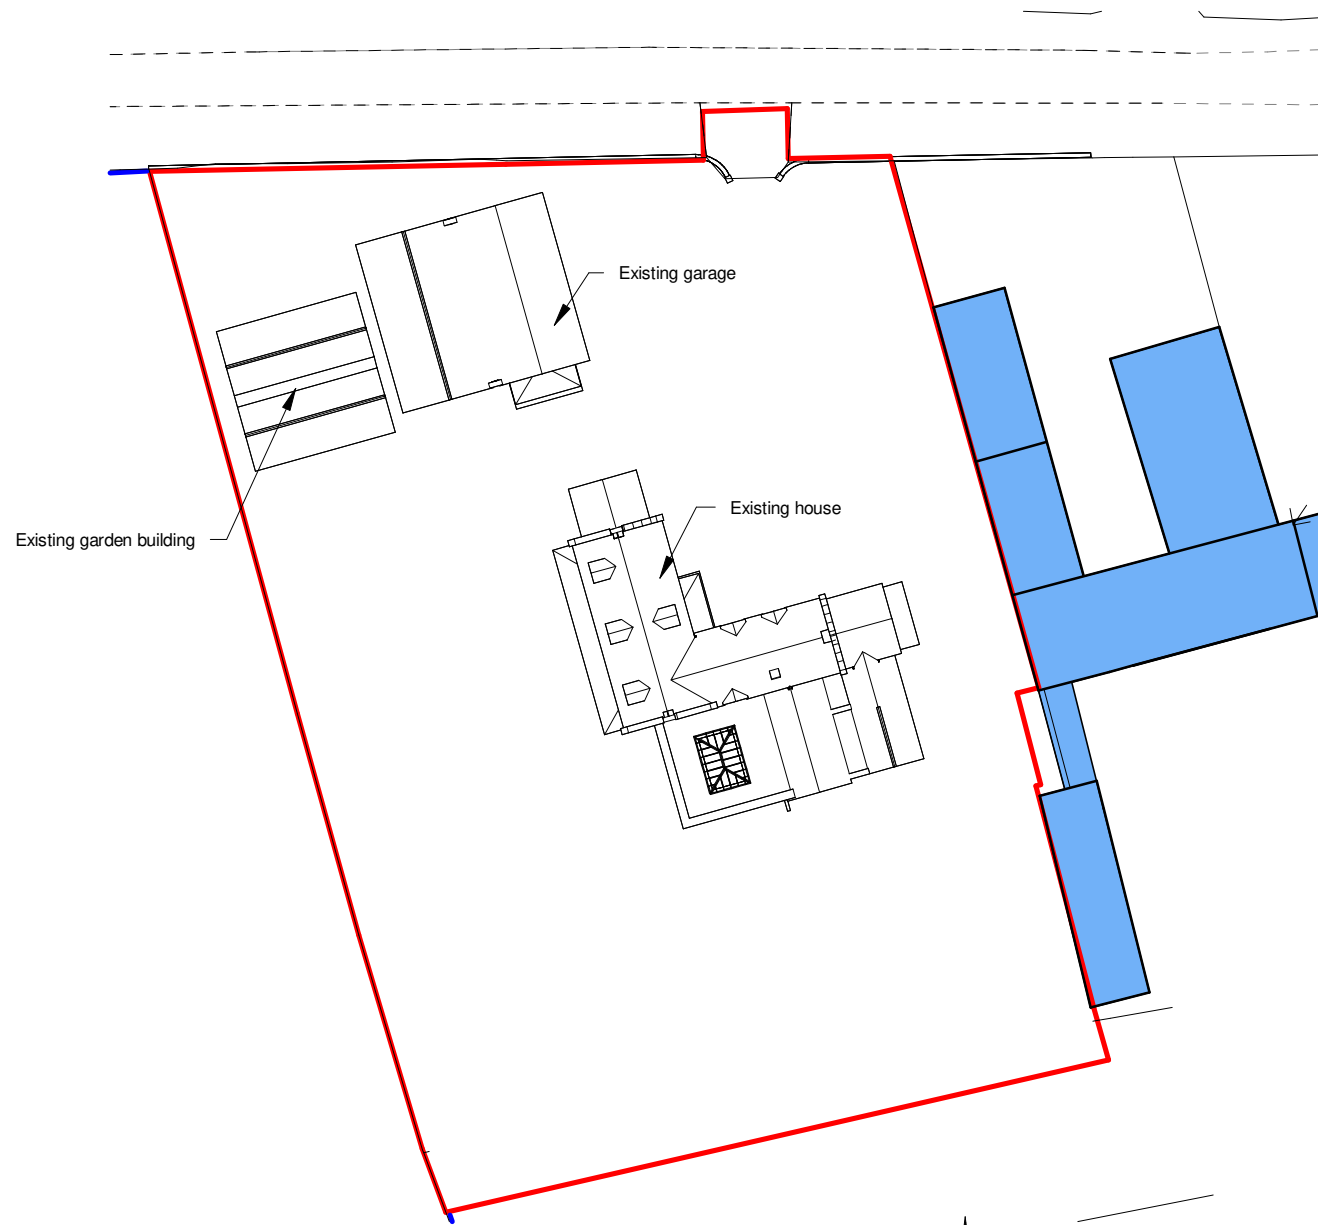

Existing Location Plan and Block Plan
 Pebbly Hill Farm - Bledington

Ordnance Survey (c) Crown Copyright 2024.
 All rights reserved. Licence number 100022432

Location Plan

1 : 1250

Scale 1:1250 @ A3

Block Plan

1 : 500

Scale 1:500 @ A3

**STABLE
 ARCHITECTURE**

Mr & Mrs R. Wilson
 Pebbly Hill Farm
 Bledington

Drawing No:	Date	Scale
7838-02	12/12/2023	As indicated @ A3