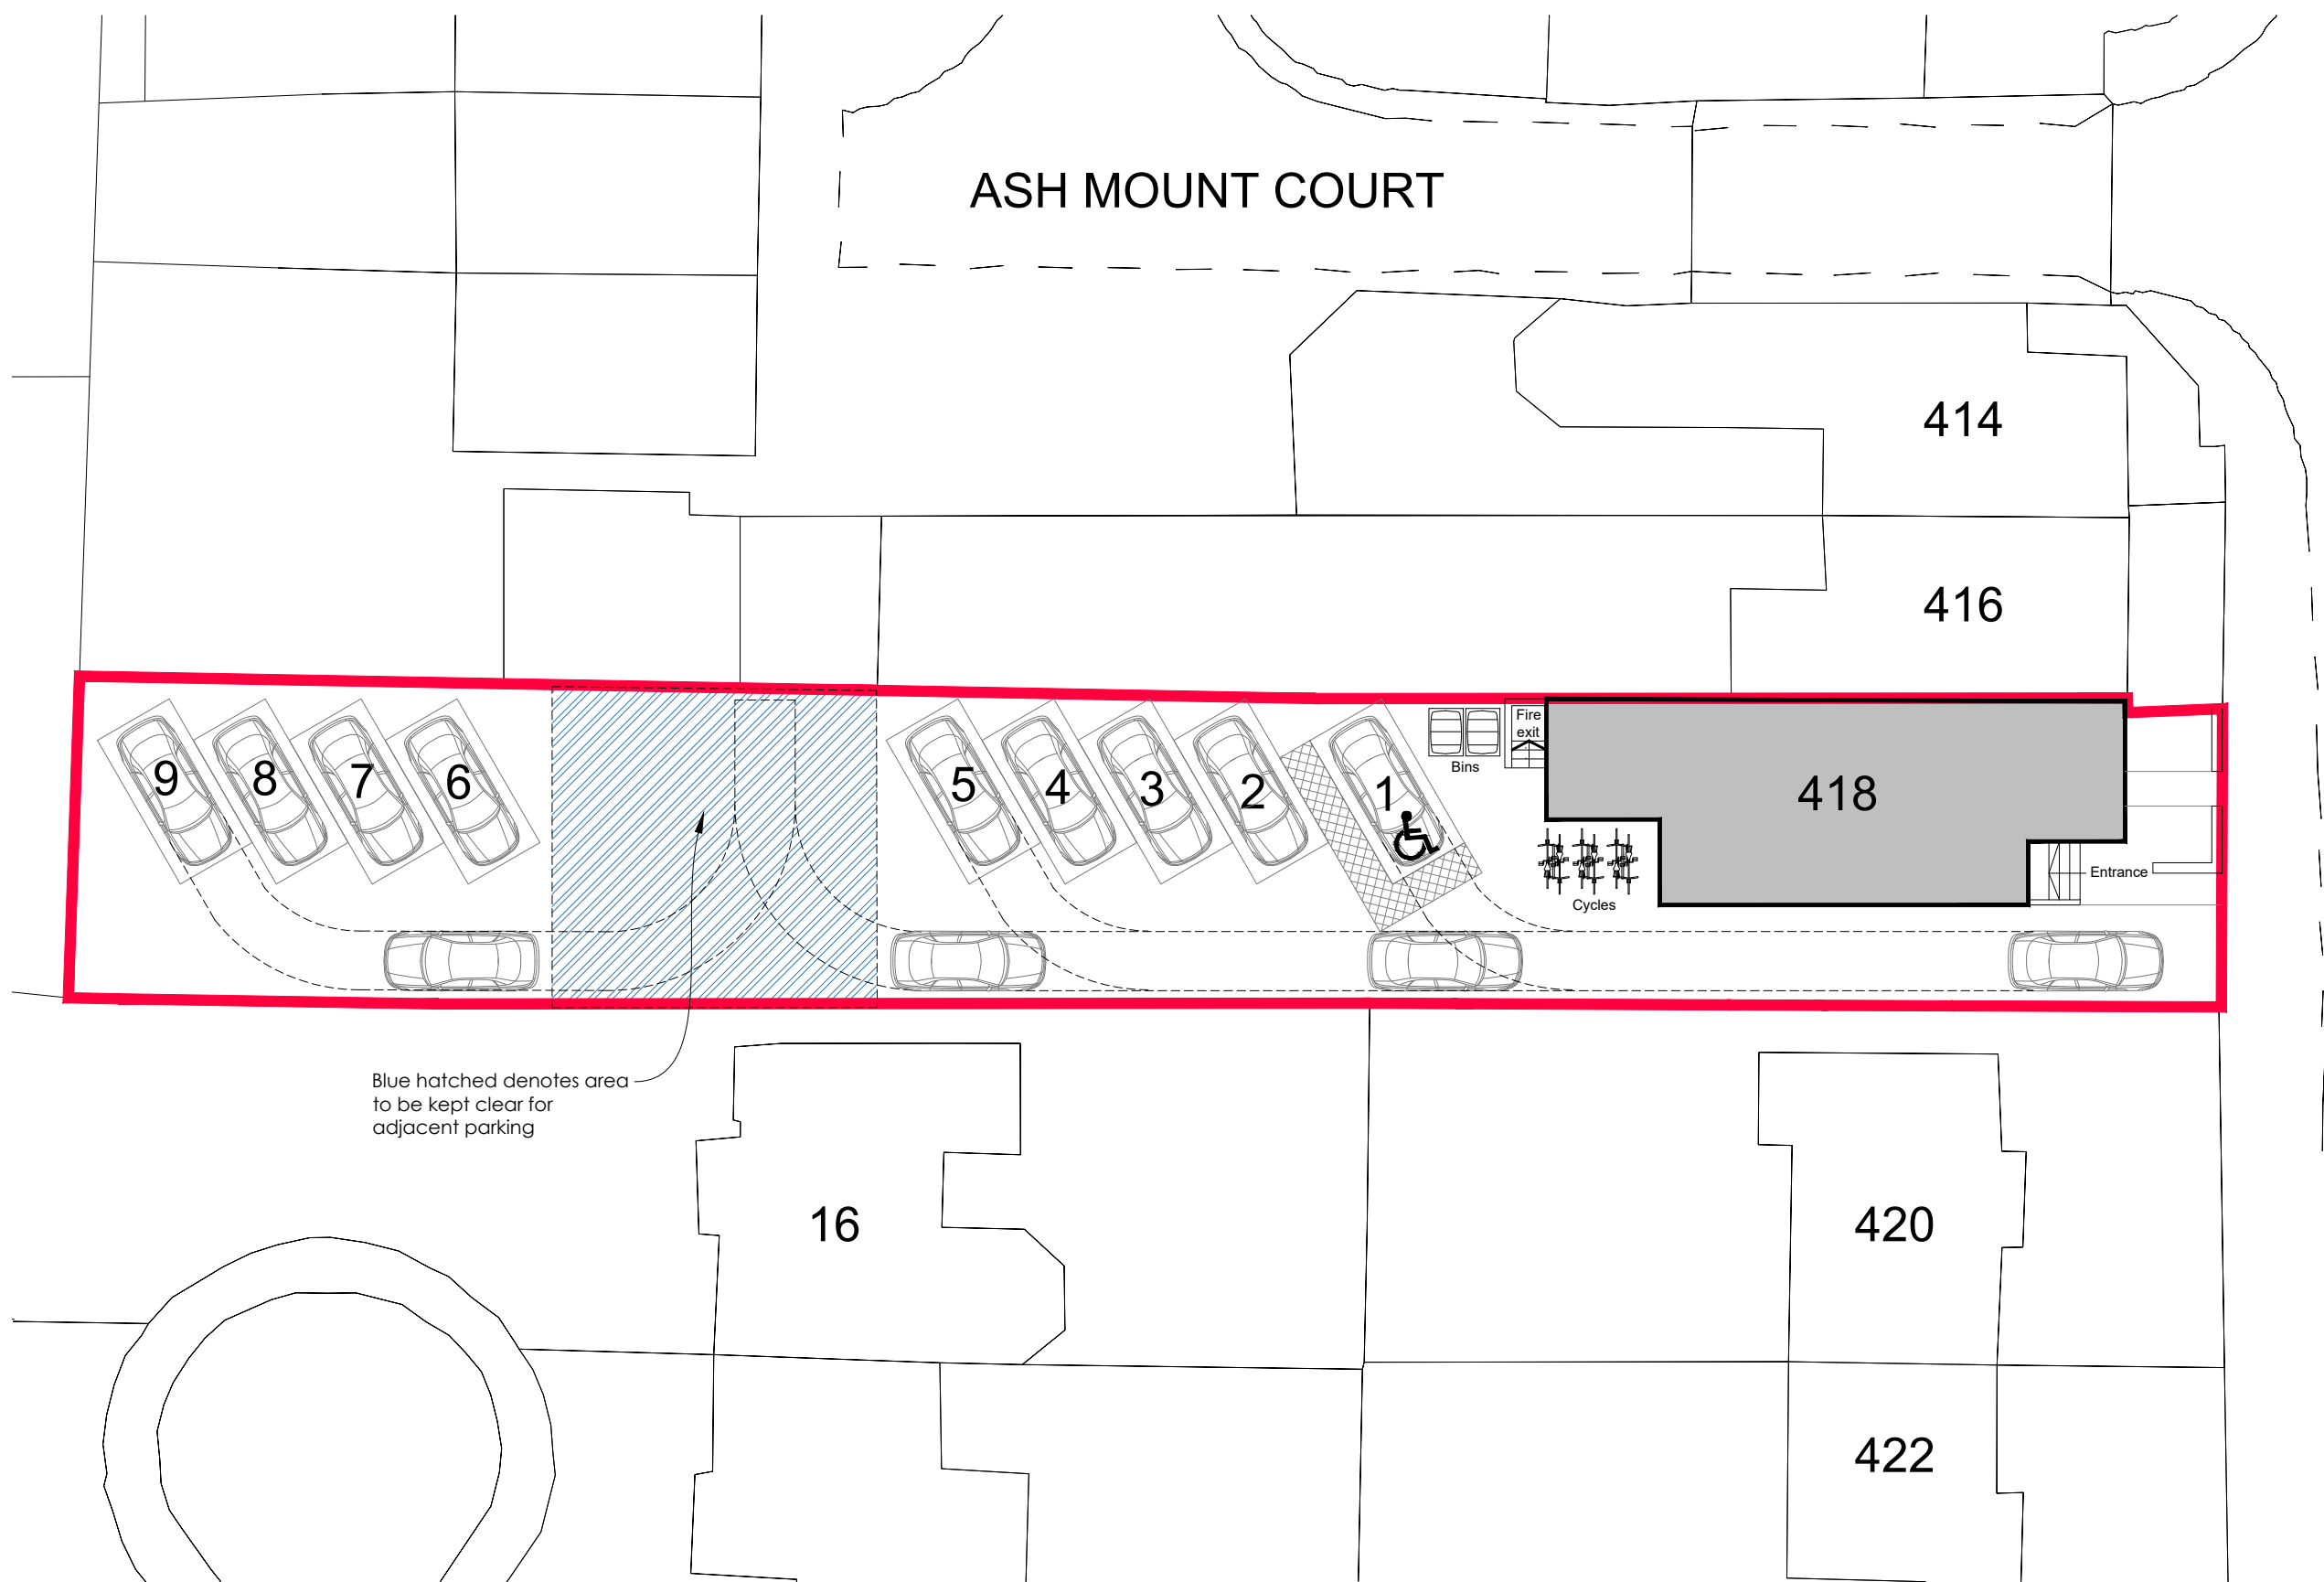

ASH MOUNT COURT

DIDSBURY ROAD

Blue hatched denotes area  
to be kept clear for  
adjacent parking

Project:  
**418 Didsbury Road,**  
Heaton Mersey, SK4 3BY

Scale.  
1:200 @ A3

Title.  
Proposed site  
plan

Drwg No.

**002**

1:200 Scale Bar