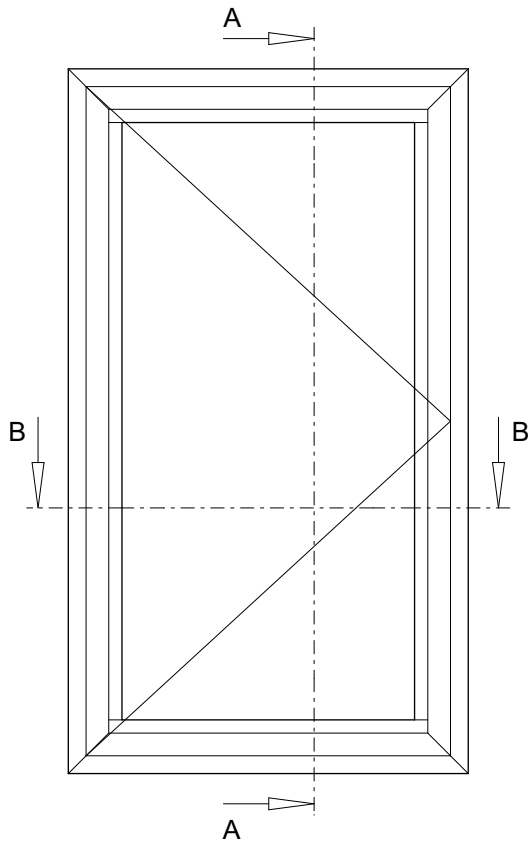

Pos. Lounge Front Middle, Quantity: 1

Job: J05622 Exton

System: SBS CROWN Stepped Face Bevelled Type 1

Exterior View

SECTION B-B