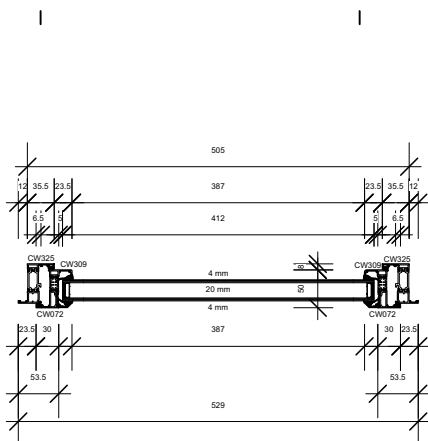

Pos. Lounge Front Middle, Quantity: 1

Job: J05622 Exton

System: SBS CROWN Stepped Face Bevelled Type 1

Exterior View

SECTION B-B