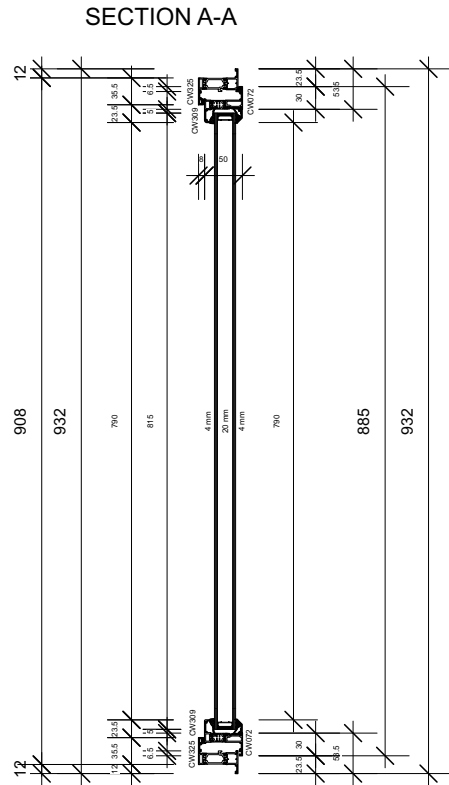

Pos. Lounge Front Middle, Quantity: 1

Job: J05622 Exton

System: SBS CROWN Stepped Face Bevelled Type 1

Exterior View

SECTION B-B