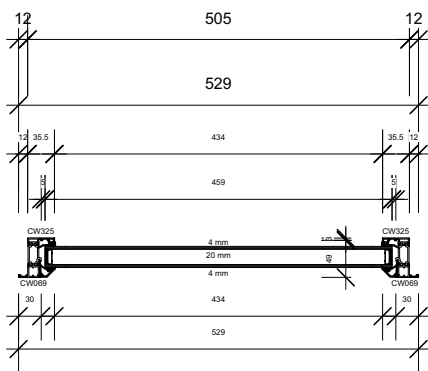

Pos. Lounge Front Right, Quantity: 1

Job: J05622 Exton

System: SBS CROWN Stepped Face Bevelled Type 1

Exterior View

SECTION B-B

A4 DRAWING AT 1:10 SCALE