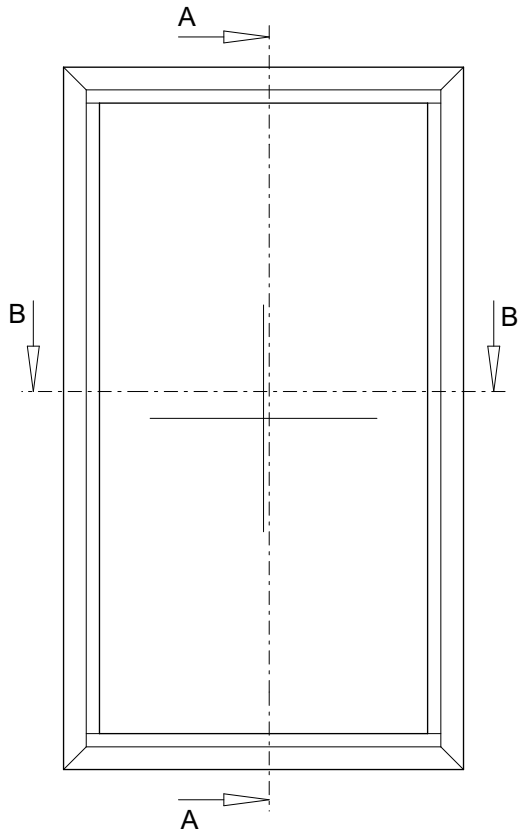

Pos. Lounge Front Right, Quantity: 1

Job: J05622 Exton

System: SBS CROWN Stepped Face Bevelled Type 1

Exterior View

SECTION B-B

A4 DRAWING AT 1:10 SCALE