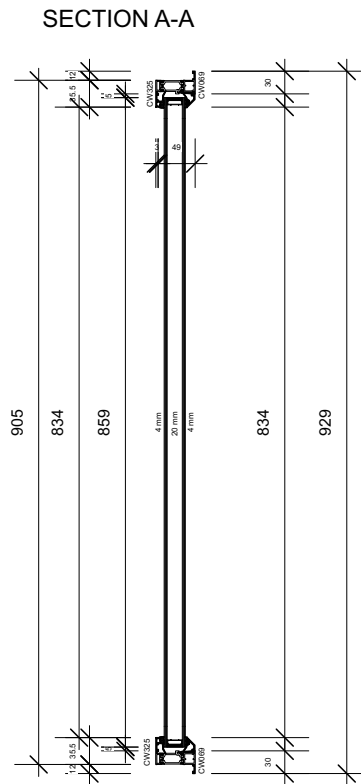

Pos. Lounge Front Right, Quantity: 1

Job: J05622 Exton

System: SBS CROWN Stepped Face Bevelled Type 1

Exterior View

SECTION B-B

A4 DRAWING AT 1:10 SCALE