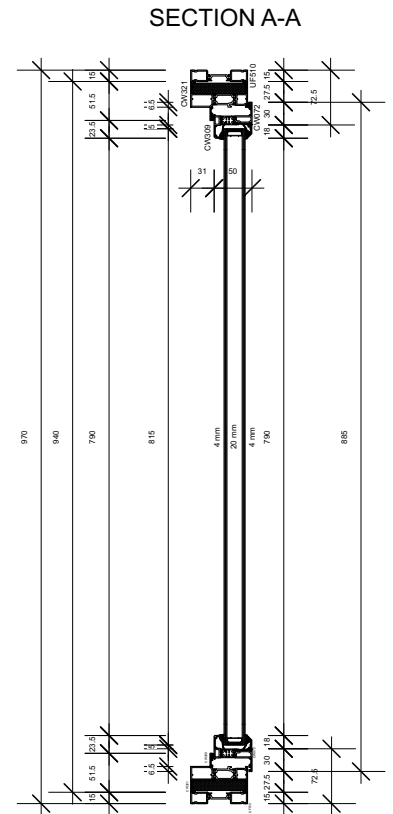

Pos. Dining Side, Quantity: 1

Job: J05622 Exton

System: SBS CROWN Stepped Face Bevelled Type 1

Exterior View

A4 DRAWING AT 1:10 SCALE