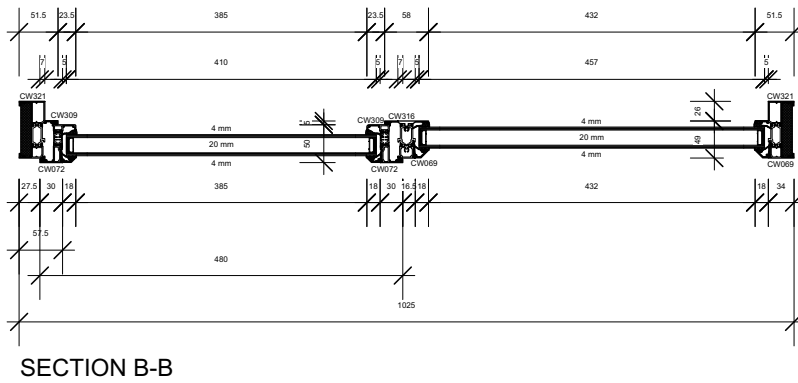

Pos. Dining Side, Quantity: 1

Job: J05622 Exton

System: SBS CROWN Stepped Face Bevelled Type 1

Exterior View

A4 DRAWING AT 1:10 SCALE