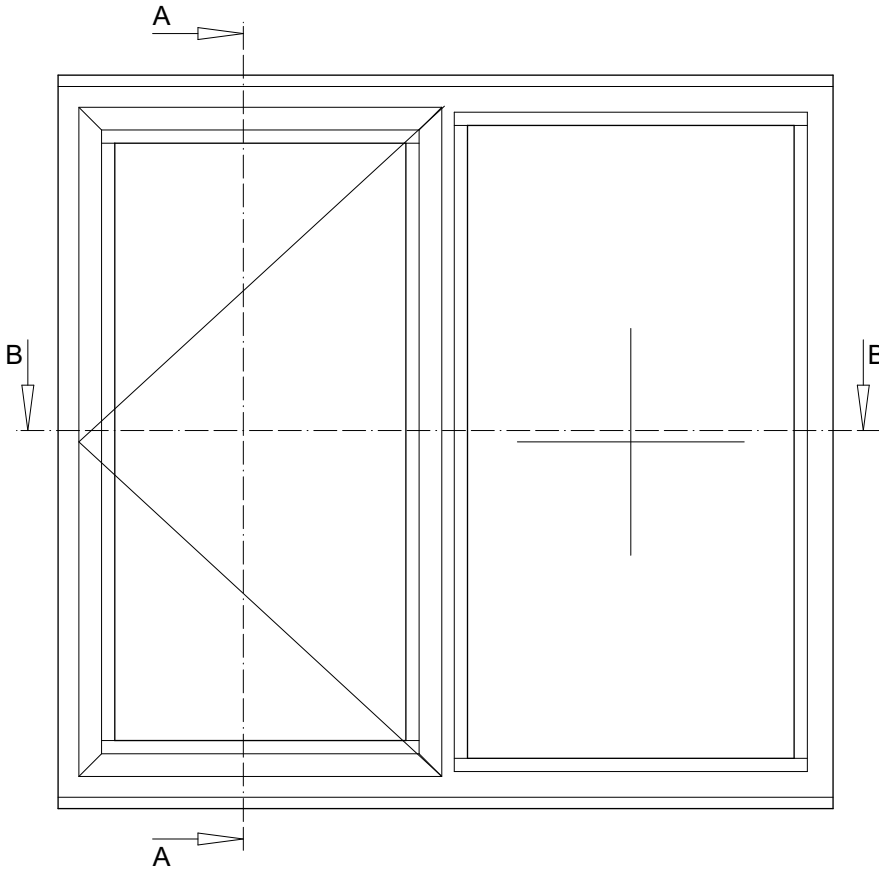

Pos. Dining Side, Quantity: 1

Job: J05622 Exton

System: SBS CROWN Stepped Face Bevelled Type 1

Exterior View

A4 DRAWING AT 1:10 SCALE