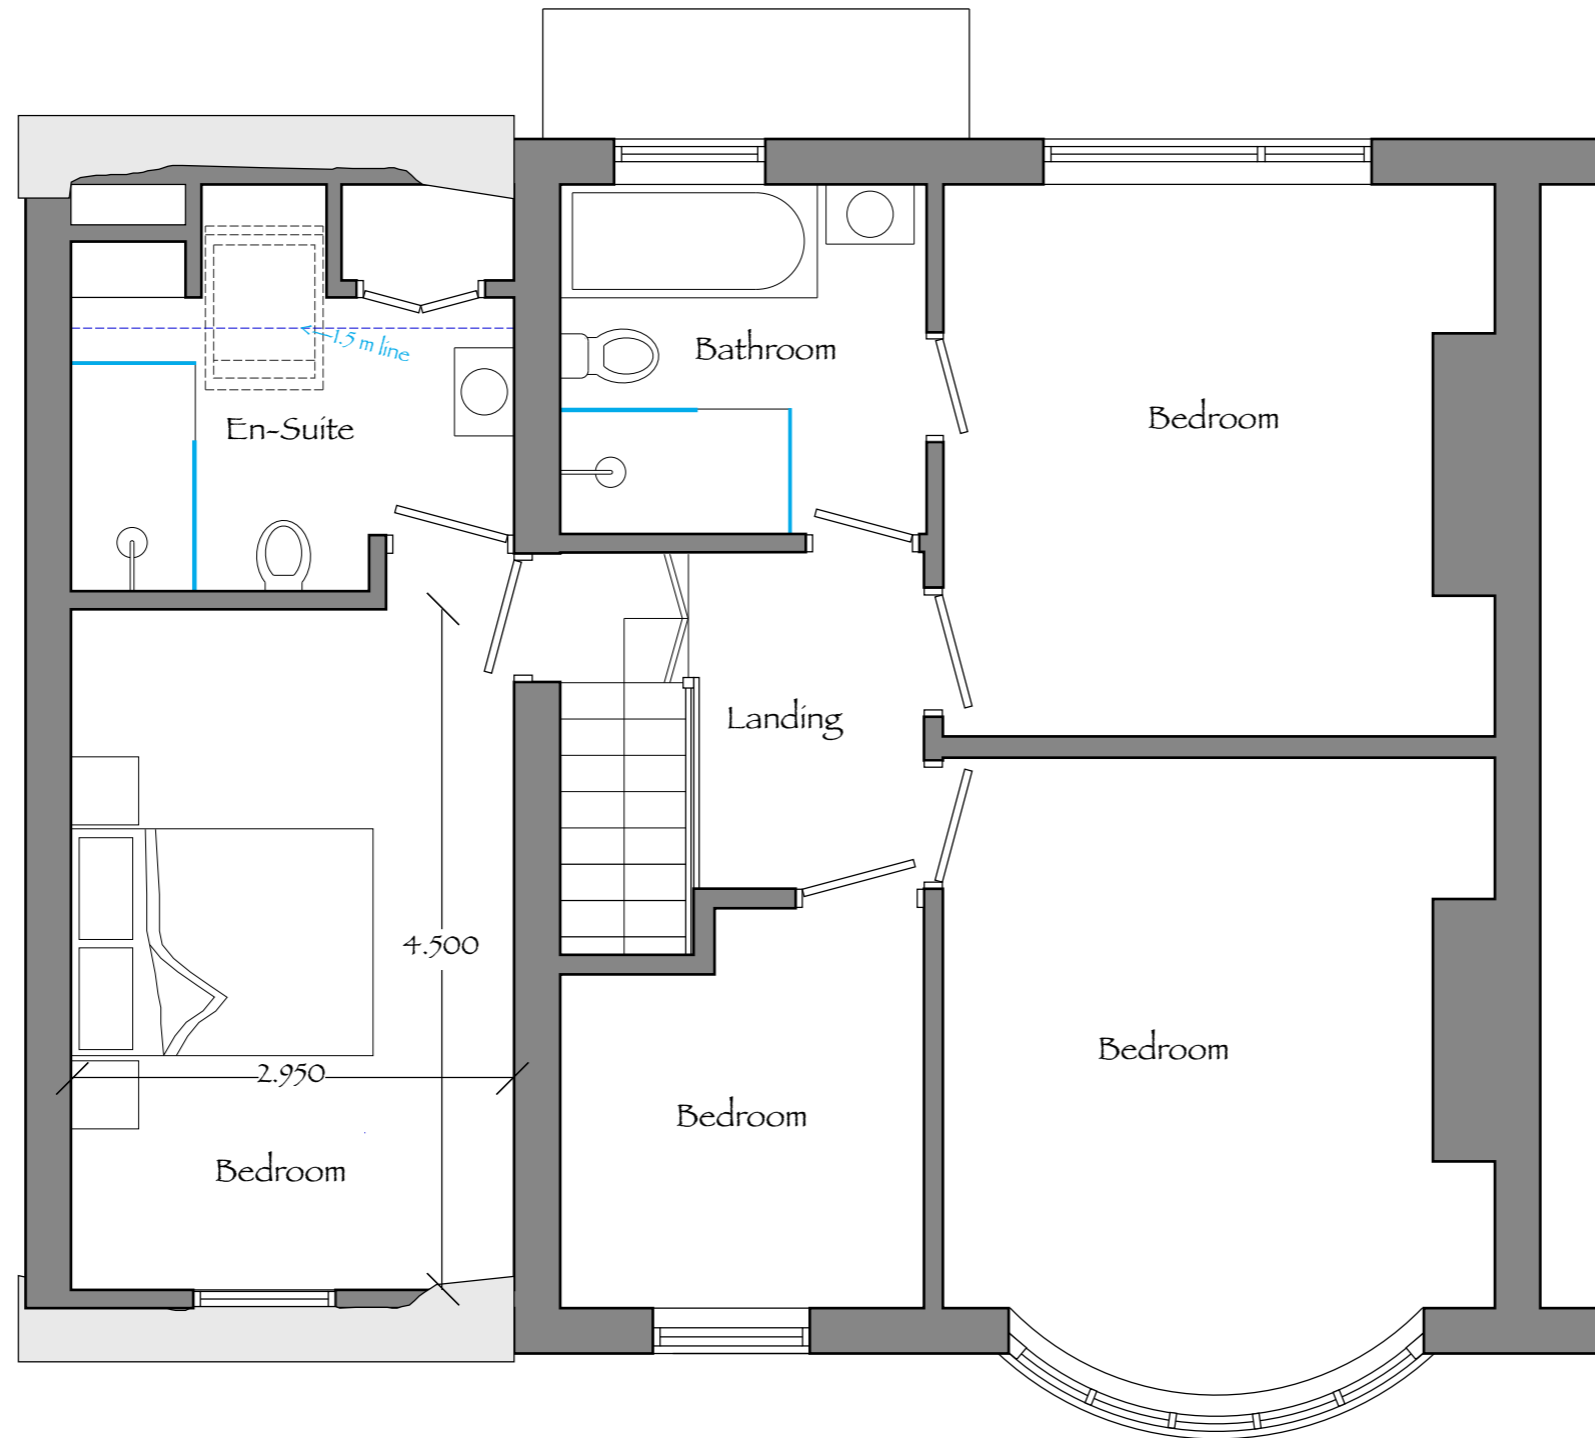

bench mark designs

1 Montague Walk,
Upper Poppleton,
York. YO26 6JG
07759 05 46 83
bobmarks@benchmdesigns.com
www.benchmdesigns.com

Do not Scale this drawing.

8 Maclagan Road ~ YO23 2QG

© All drawings copyright held

Title:-

Scale:- 1:50@A3 Drg N°:-

Date:- 11.23 P/52-PL-21