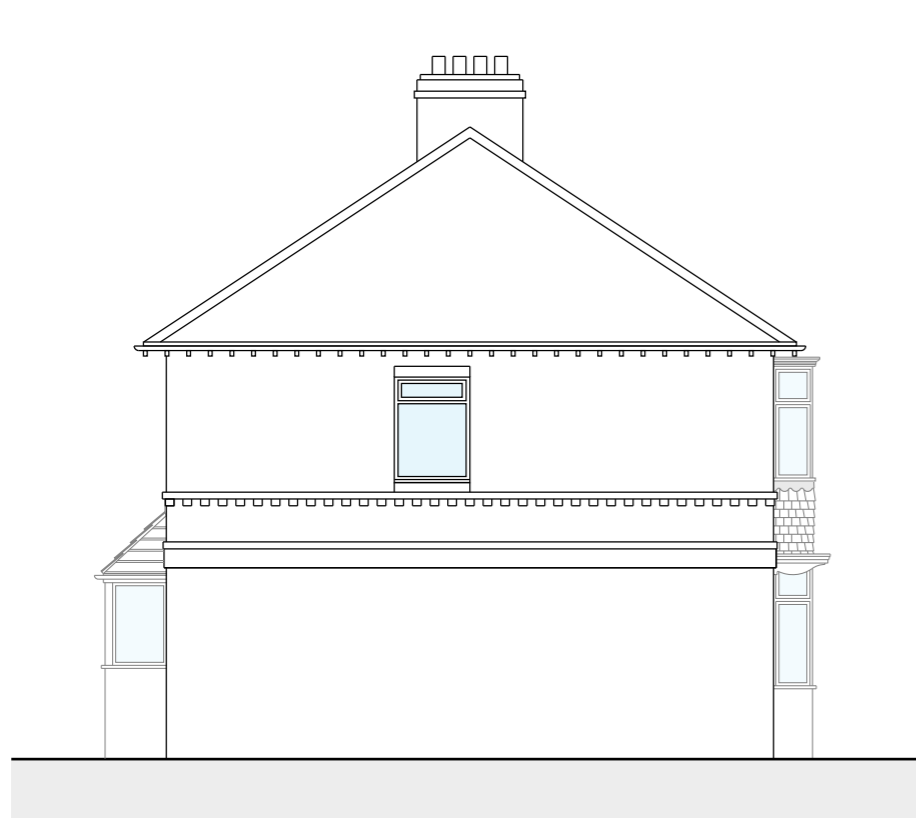

bench mark designs

1 Montague Walk,
Upper Poppleton,
York. YO26 6JG
07759 05 46 83
bobmarks@benchmdesigns.com
www.benchmdesigns.com

Do not Scale this drawing.

Side Elevation · South West

Front Elevation · North West

Rear Elevation · North East

8 Maclagan Road ~ YO23 2QG

© All drawings copyright held

Title:-
Elevations ~ Existing

Scale:-
1:100@A3

Date:-
11·23

Drg N°:-
P/52-PL-03