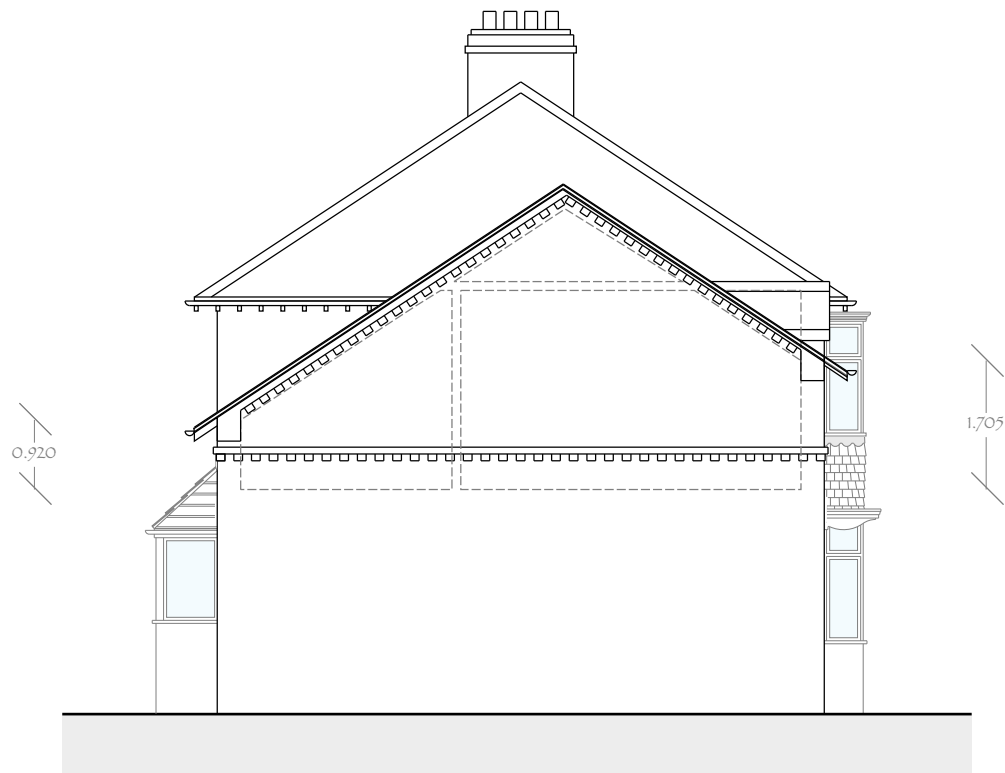

bench mark designs

1 Montague Walk,  
Upper Poppleton,  
York. YO26 6JG  
07759 05 46 83  
bobmarks@benchmdesigns.com  
www.benchmdesigns.com

Do not Scale this drawing.

Side Elevation · South West

Front Elevation · North West

Rear Elevation · North East

8 Maclagan Road ~ YO23 2QG

© All drawings copyright held

Title:-  
Elevations ~ Proposed

Scale:-  
1:100@A3

Date:-  
11·23

Drg N°:-  
P/52-PL-22