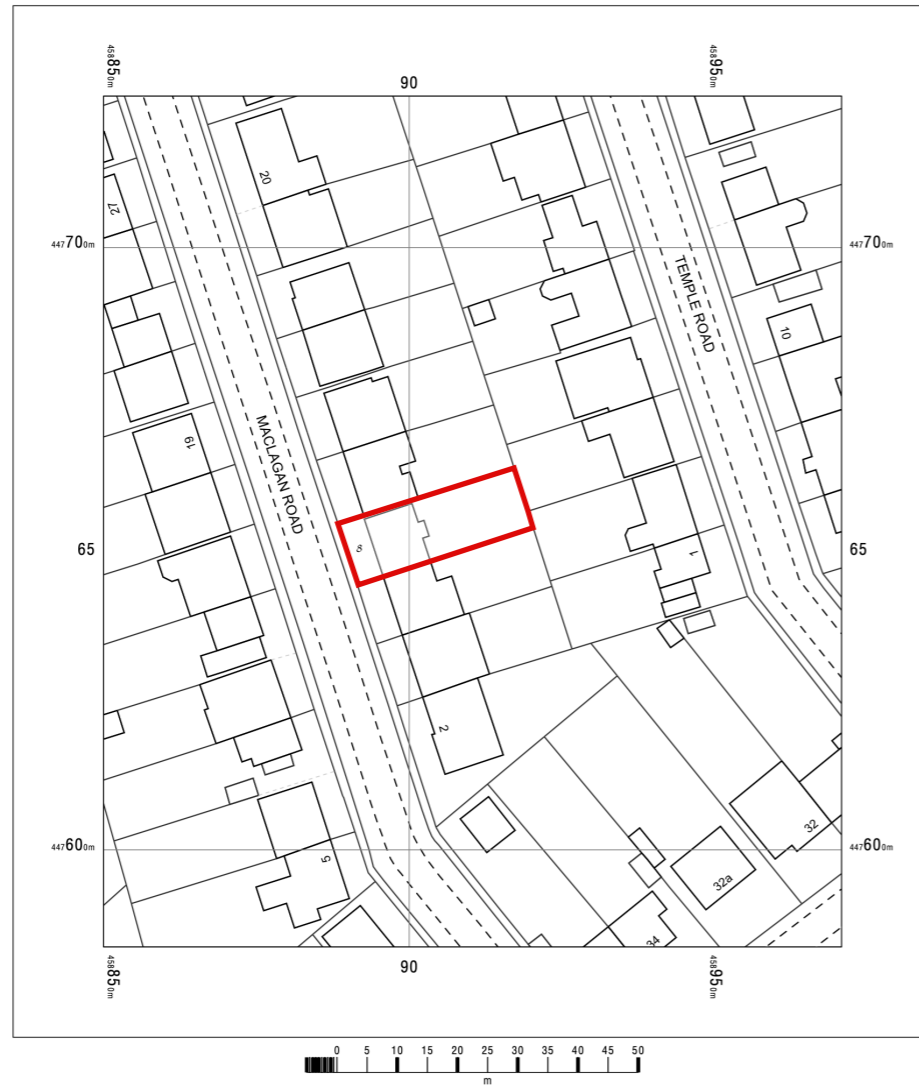

bench mark designs

1 Montague Walk,
Upper Poppleton,
York. YO26 6JG
07759 05 46 83
bobmarks@benchmdesigns.com
www.benchmdesigns.com

Do not Scale this drawing.

bench mark designs

OS MasterMap 1250/2500/10000 scale
Thursday, November 16, 2023, ID: BW1-01136198
maps.blackwell.co.uk

1:1250 scale print at A5, Centre: 458911 E, 447655 N

© Crown Copyright Ordnance Survey. Licence no. 100041041

BLACKWELL'S
MAPPING SERVICES
PERSONAL & PROFESSIONAL MAPPING
www.blackwellmapping.co.uk

TEL: 0800 151 2612

maps@blackwell.co.uk

8 Maclagan Road ~ YO23 2QG

© All drawings copyright held

Title:-
Location Plan

Scale:-
1:1250@A3

Date:-
11.23

Drg N°:-
P/52-PL-00