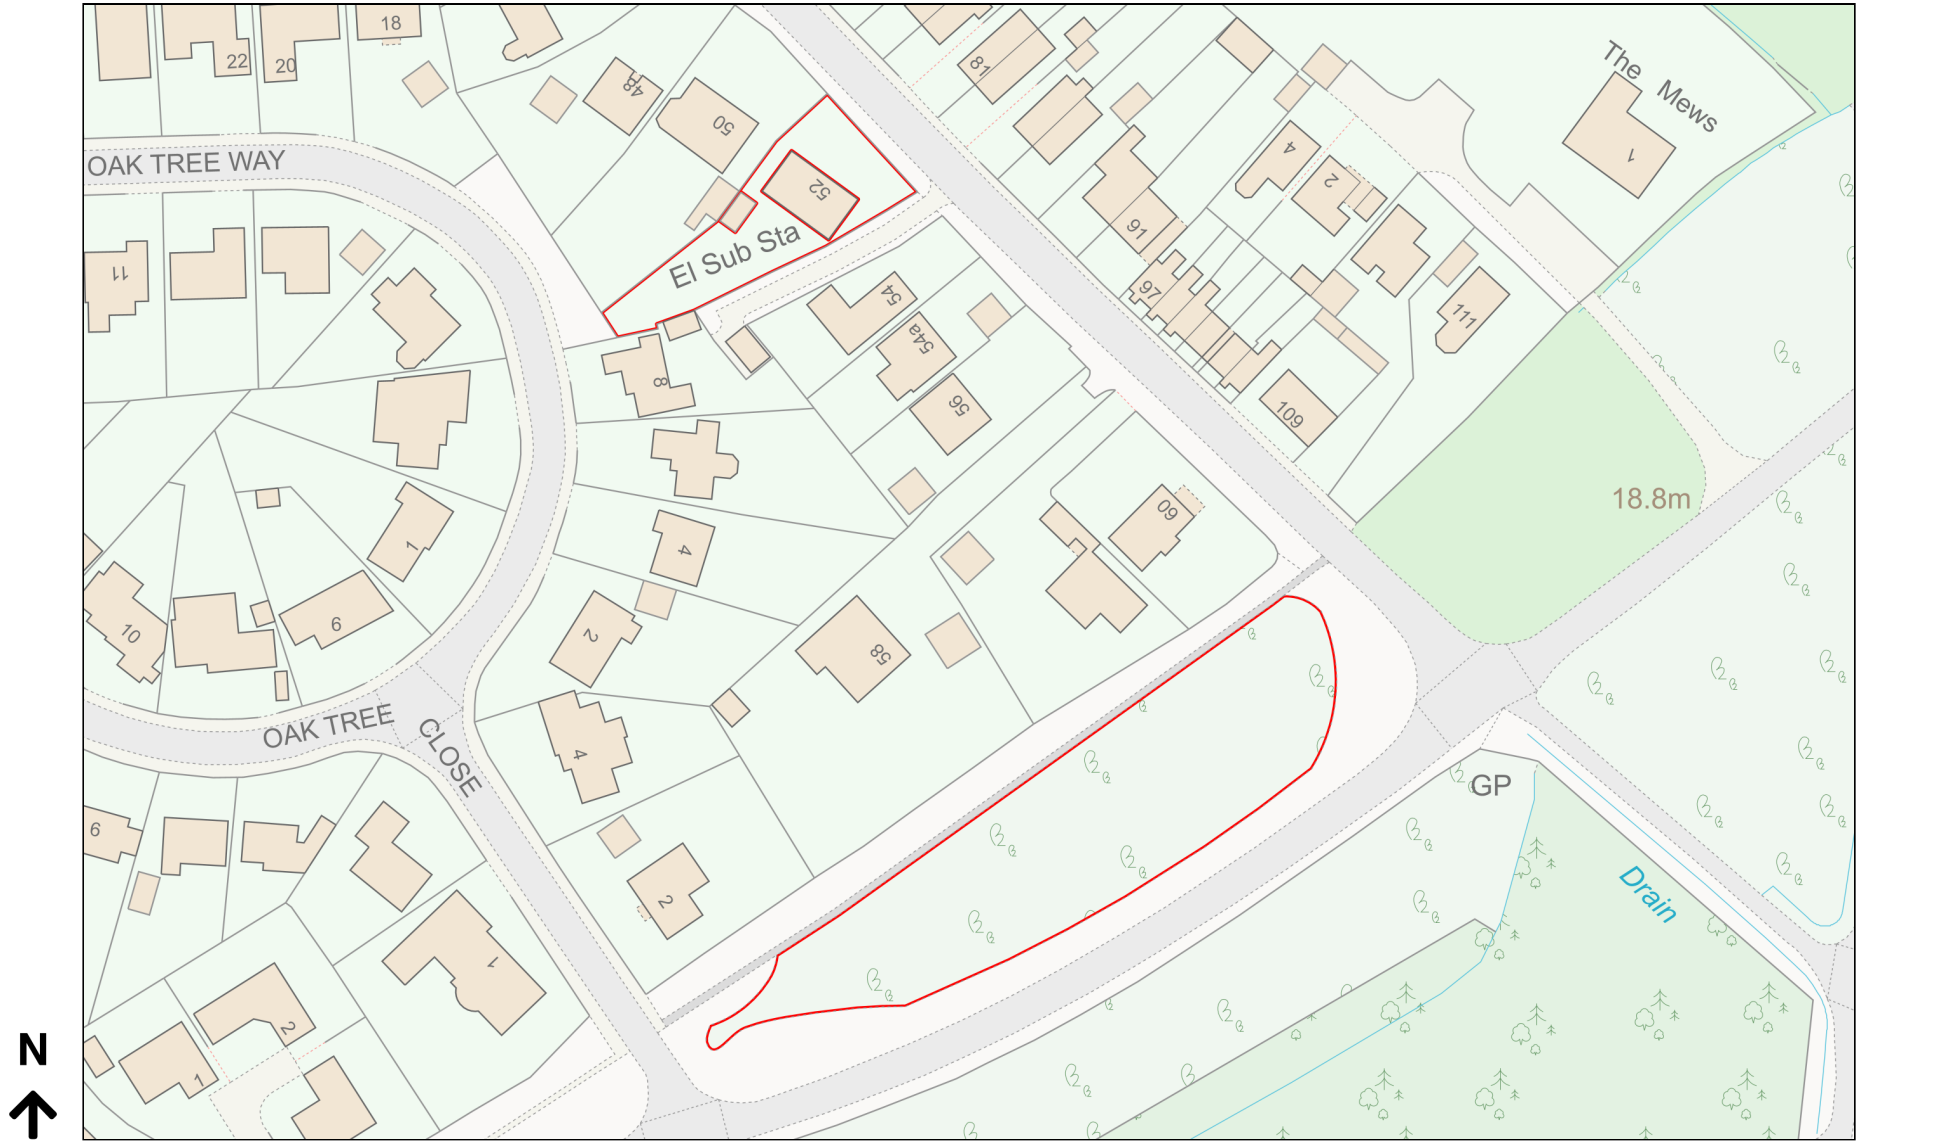

Location Plan

Site Address: 52, Moor Lane, Strensall, York, YO32 5UQ

Date Produced: 09-Jan-2024

Scale: 1:1250 @A4

Planning Portal Reference: PP-12637198v1