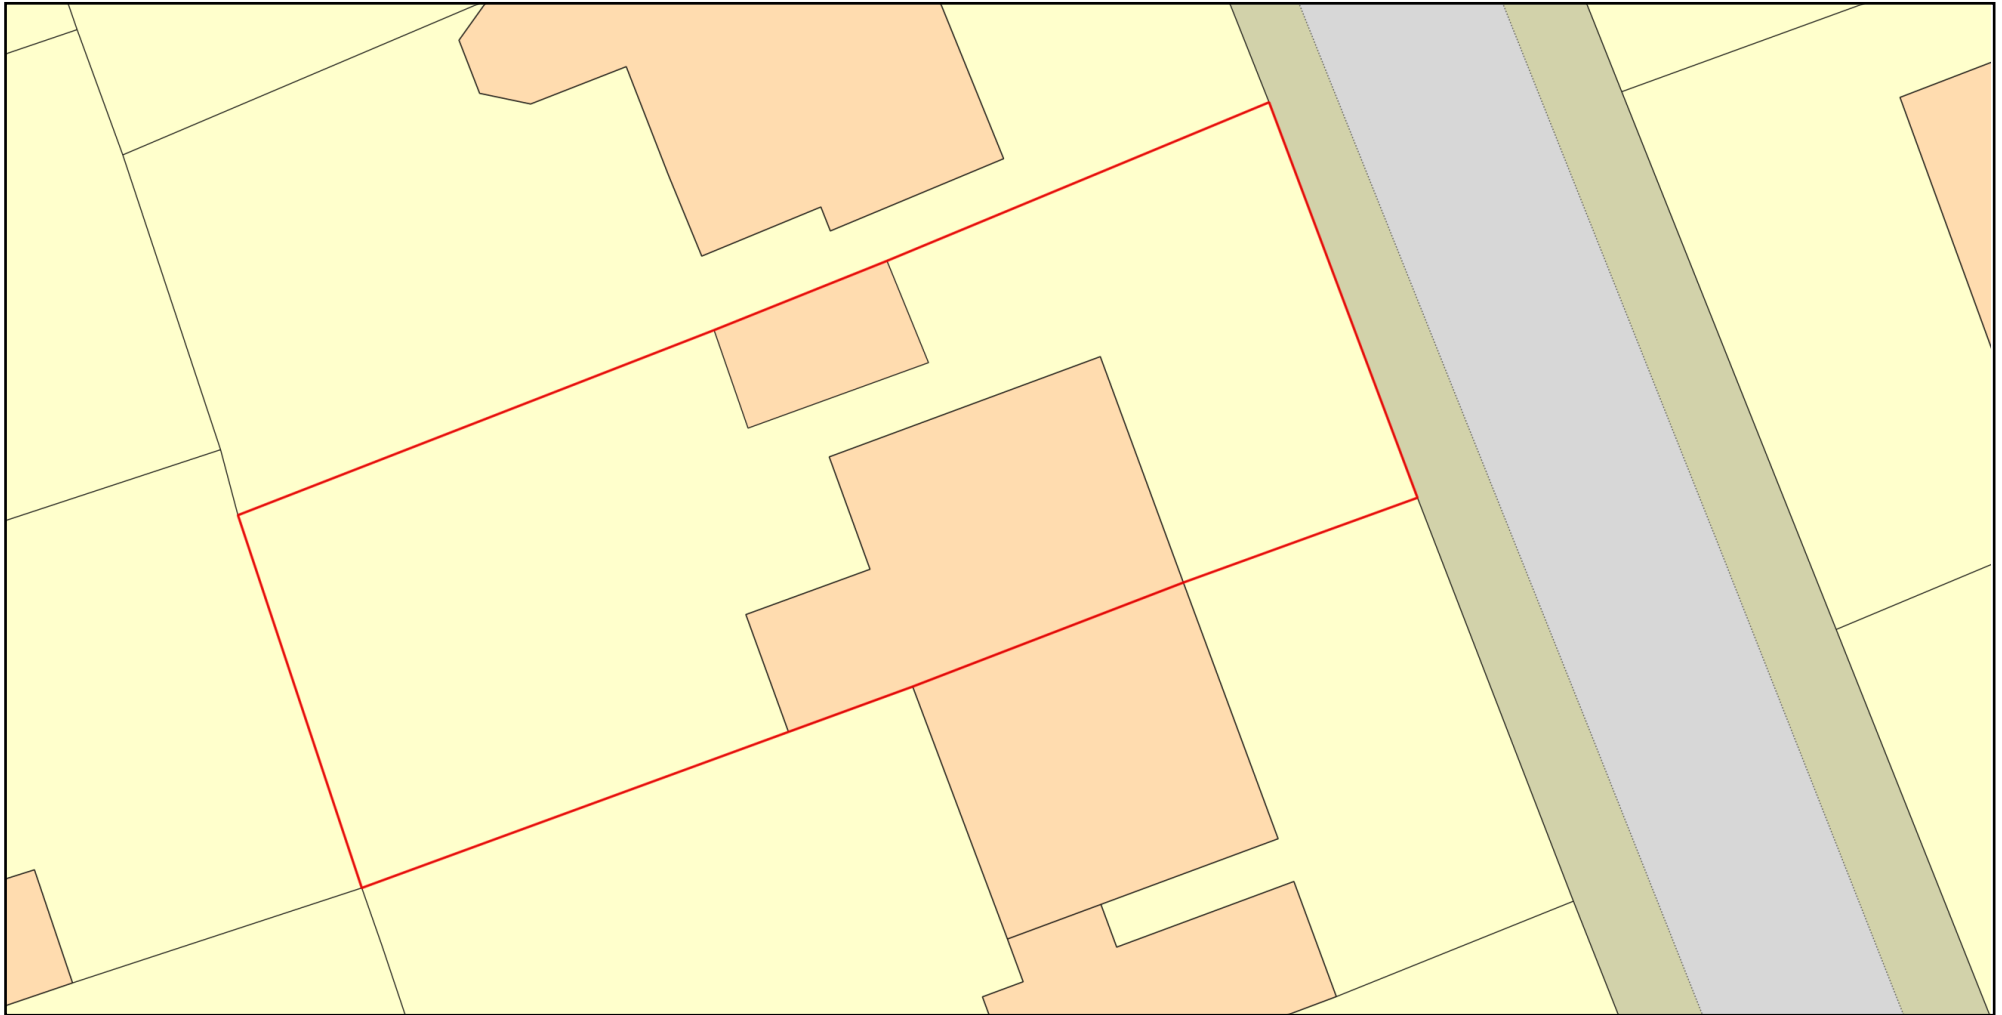

24/01/04 Site Plan

Plan Produced for: Nick Lane

Date Produced: 13 Jan 2024

Plan Reference Number: TQRQM24013145606199

Scale: 1:200 @ A4

© Crown copyright and database rights 2023 OS 100042766