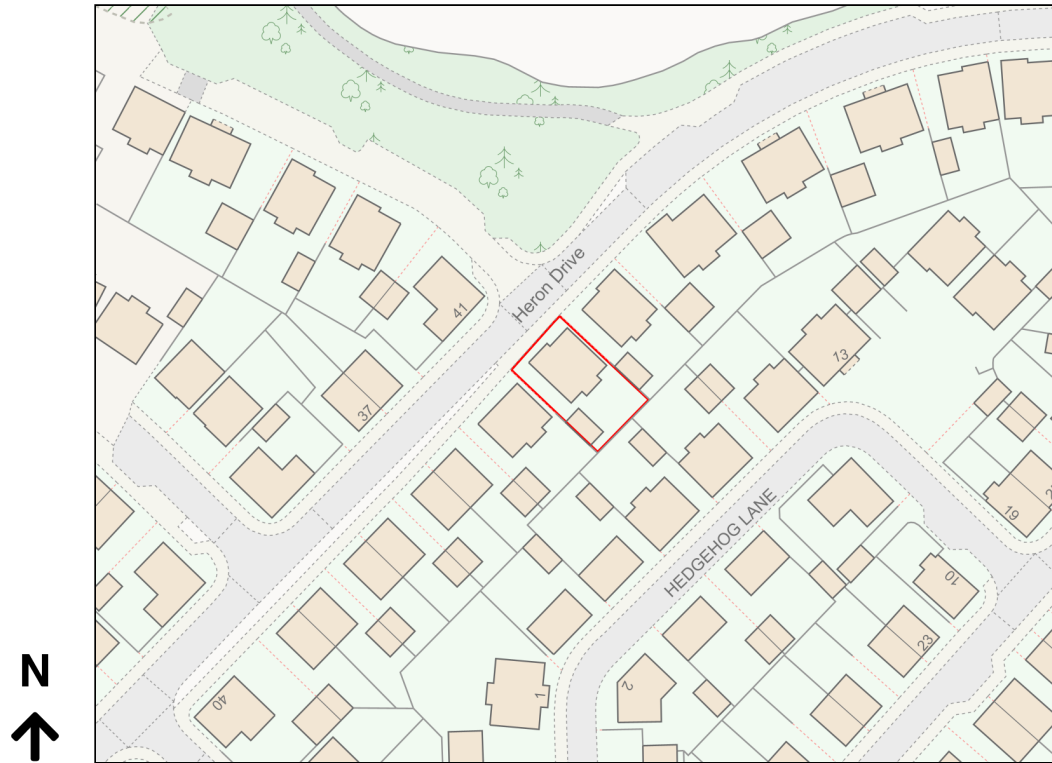

Location Plan

Site Address: 50, Heron Drive, Witney, OX28 6NP

Date Produced: 19-Jan-2024

Scale: 1:1250 @A4

Planning Portal Reference: PP-12742280v1