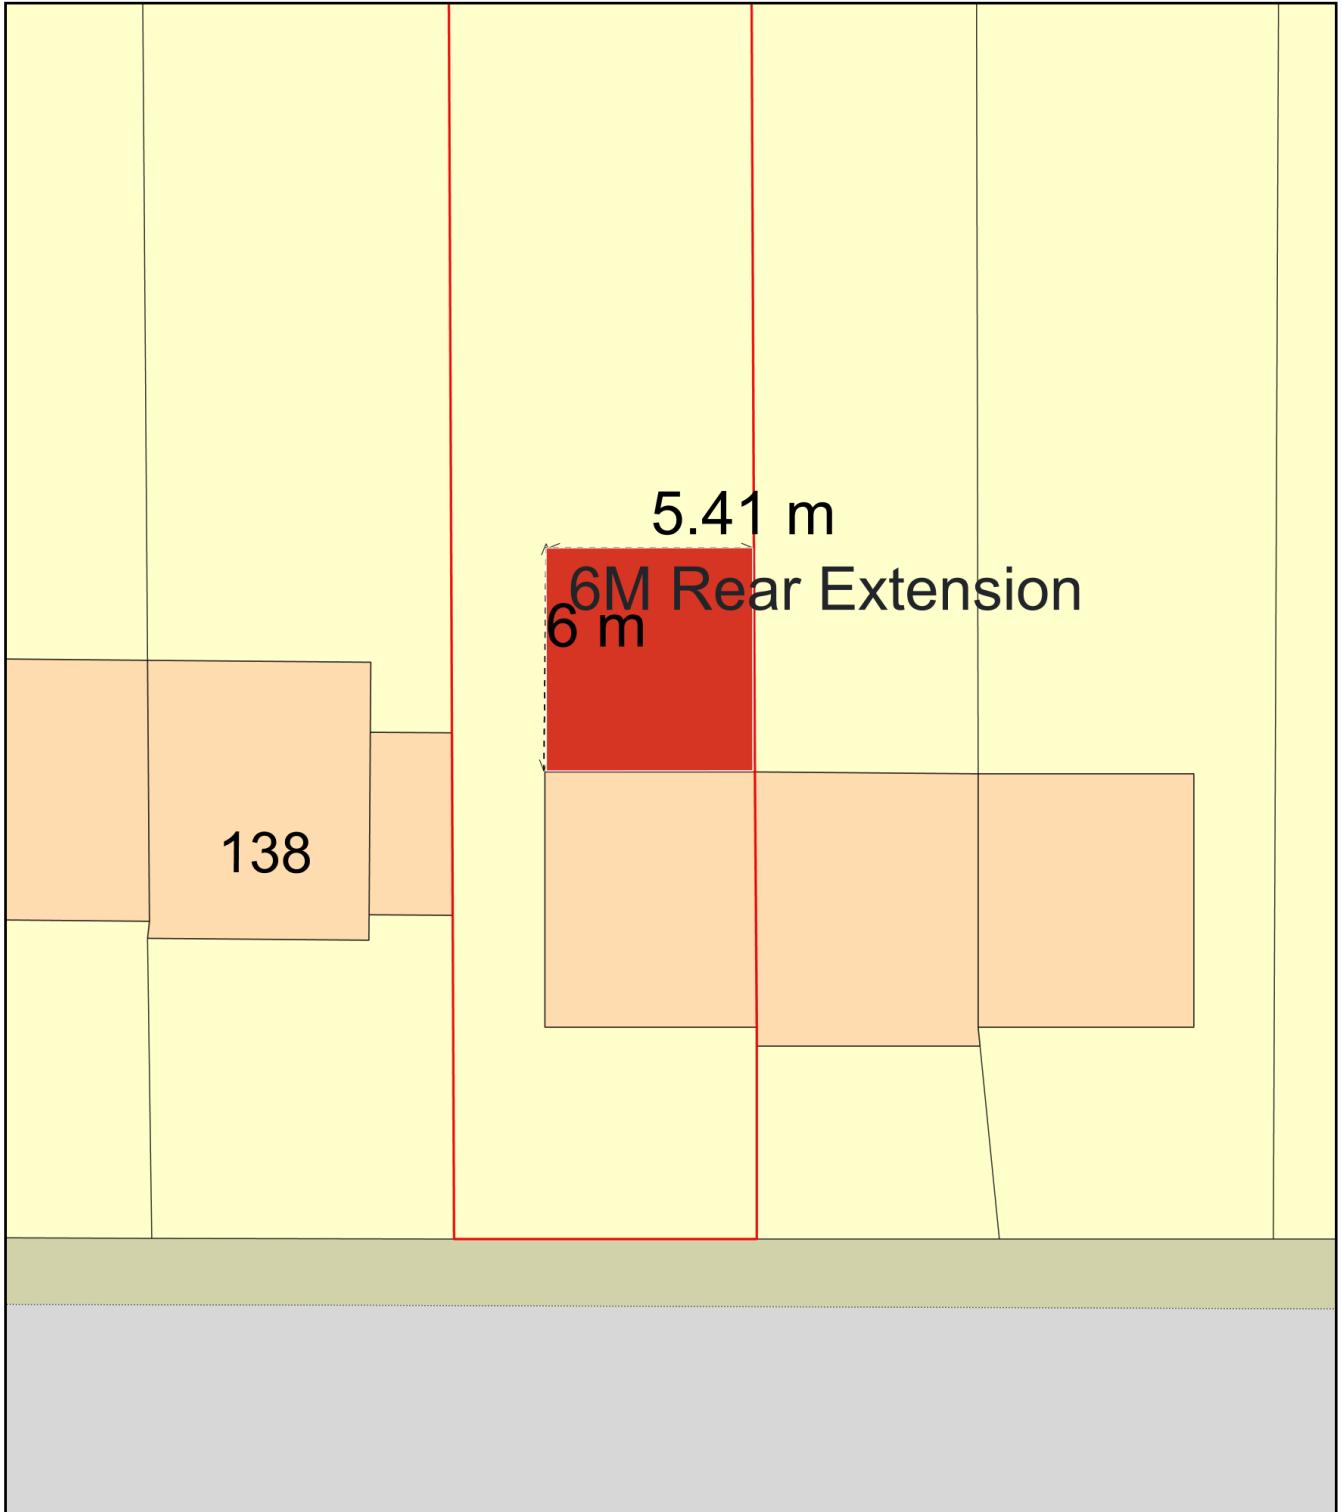

136 Redcliffe street

Plan Produced for: Council Rear Extension

Date Produced: 28 Jan 2024

Plan Reference Number: TQRQM24028202443770

Scale: 1:200 @ A4