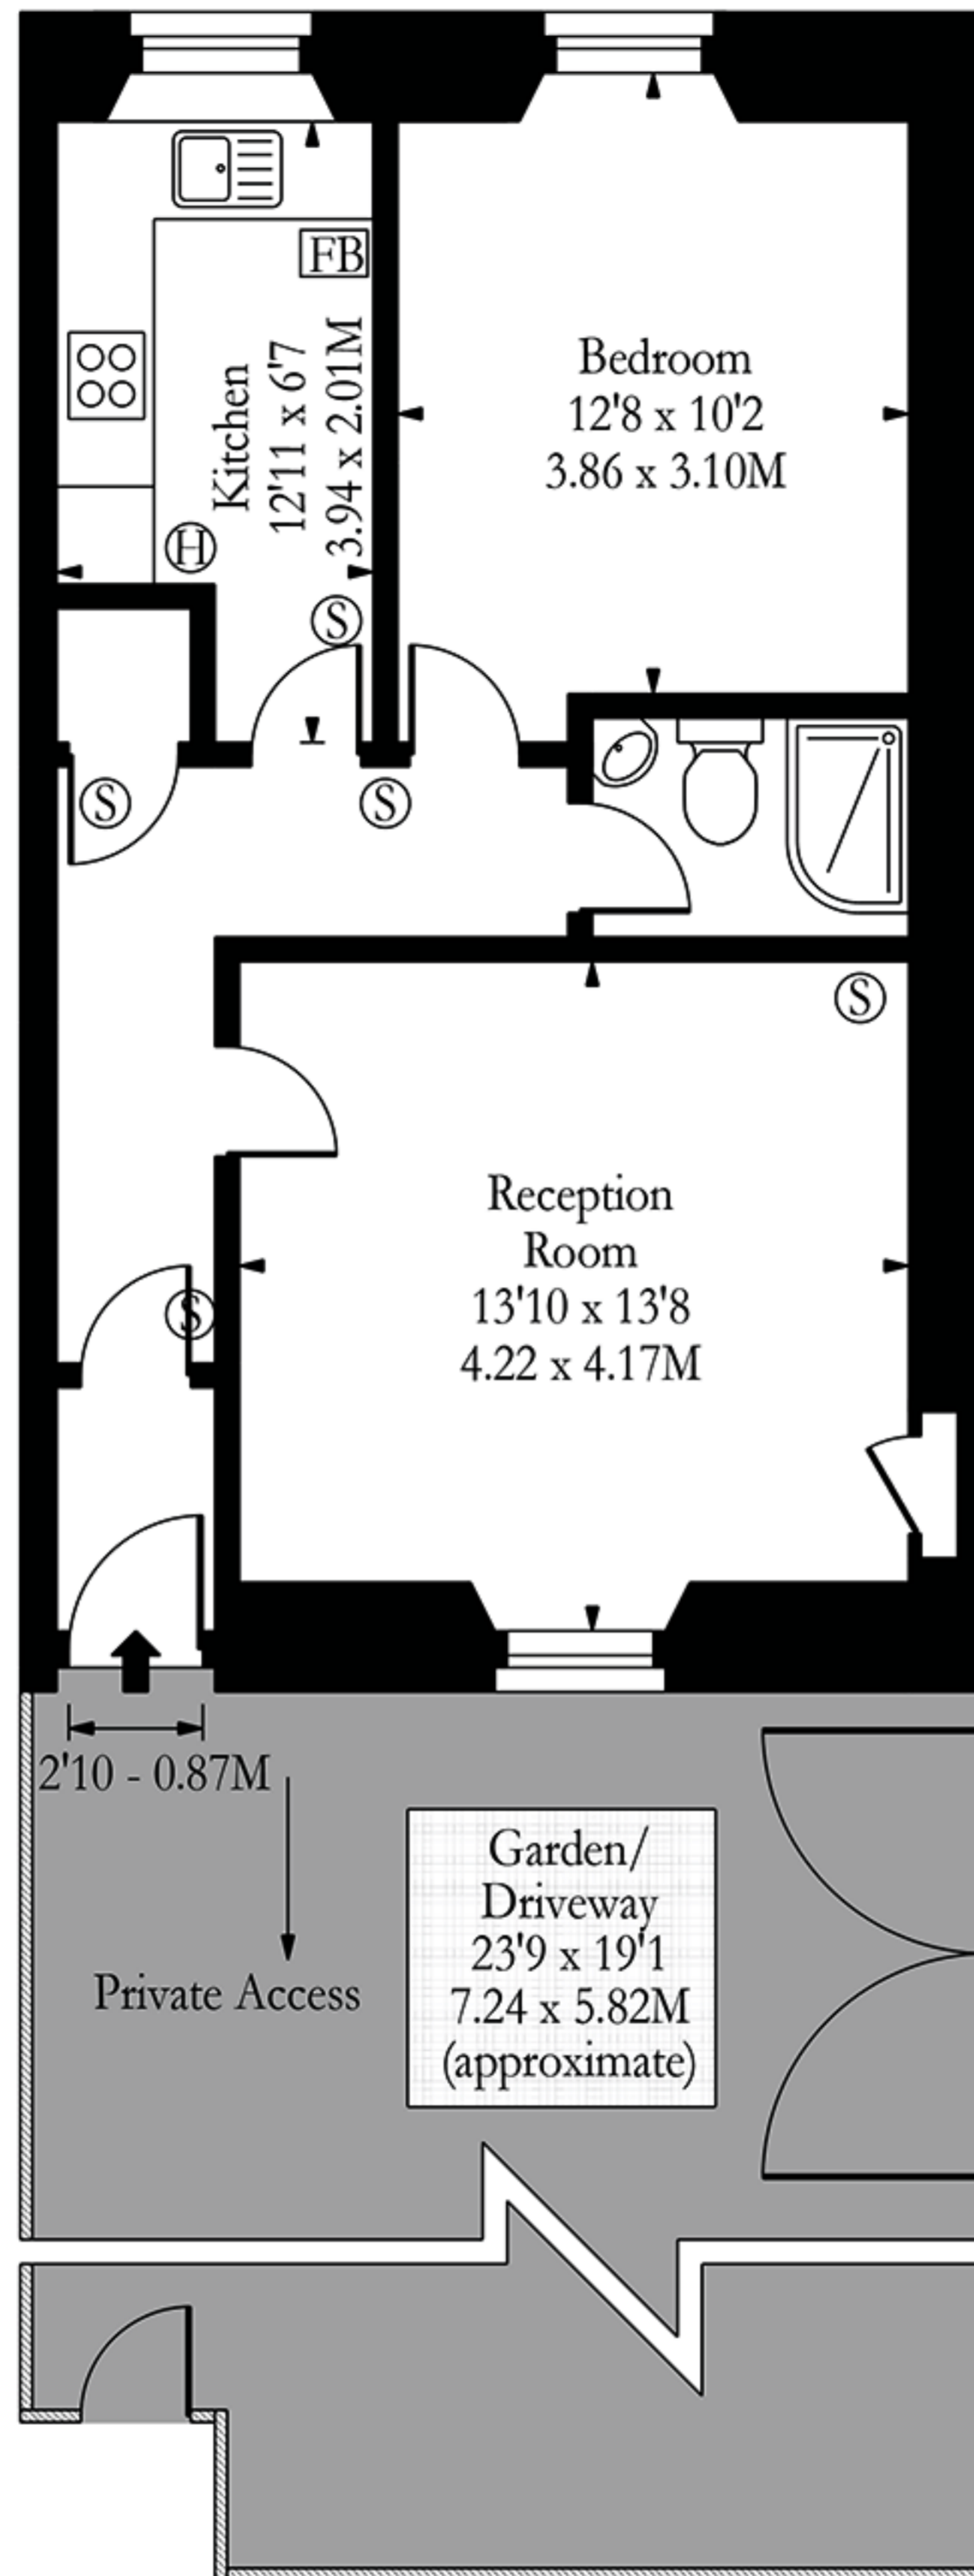

Breadalbane Terrace, EH11

Ⓢ - Smoke Detector

Ⓜ - Heat Detector

FB - Fire Blanket

Access via Breadalbane Terrace

Ground Floor

Approx Gross Internal Area 539 Sq Ft - 50.07 Sq M

Illustration Purposes Only

Whilst every attempt has been made to ensure the accuracy of the floor plan contained here, measurements of doors, windows, rooms and any other items are approximate and no responsibility is taken for any errors, omissions or mis-statements. The plan is for illustrative purposes only, is not to scale and should be used as such by any prospective purchaser.