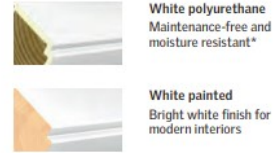

Roof pitch

Interior finish options

White painted
Bright white finish for modern interiors

* Recommended for humid rooms like bathrooms and kitchens.

Glazing options

	Double glazing --70	Triple glazing --68	Triple glazing --66
Rain noise reduction	✓	✓	✓
Safety lamination	✓	✓	✓
Toughened glass	✓	✓	✓
UV filter	✓	✓	✓
Easy-to-clean			✓
Anti-dew			✓

Thermal transmittance of glazing (U_g-value) 1.0 0.7 0.6

Read more about glazing specifications on page 22.

Blinds and shutters

- Consider interior blinds for light control, and anti-heat blinds or shutters for added heat protection

Read more on page 121.

Intelligent home control

Read more on page 27.

Transform with daylight

- A single roof window is ideal for small rooms. For bigger rooms, we recommend 2in1, 3in1 or roof window combinations

Solar centre-pivot

Centre-pivot roof window GGU and GGL

Let daylight power your roof window with an integrated solar cell and open the window with a wireless wall switch for ultimate convenience. The integrated rain sensor automatically closes the roof window when the weather changes, so you never have to worry about leaving the roof window open when airing out.

- Easy installation with no wiring needed
- Battery charges even in cloudy weather
- Convenient operation through a wireless wall switch
- Automatic rain sensor closes the roof window when it rains
- Provides fresh air, better indoor comfort and home security