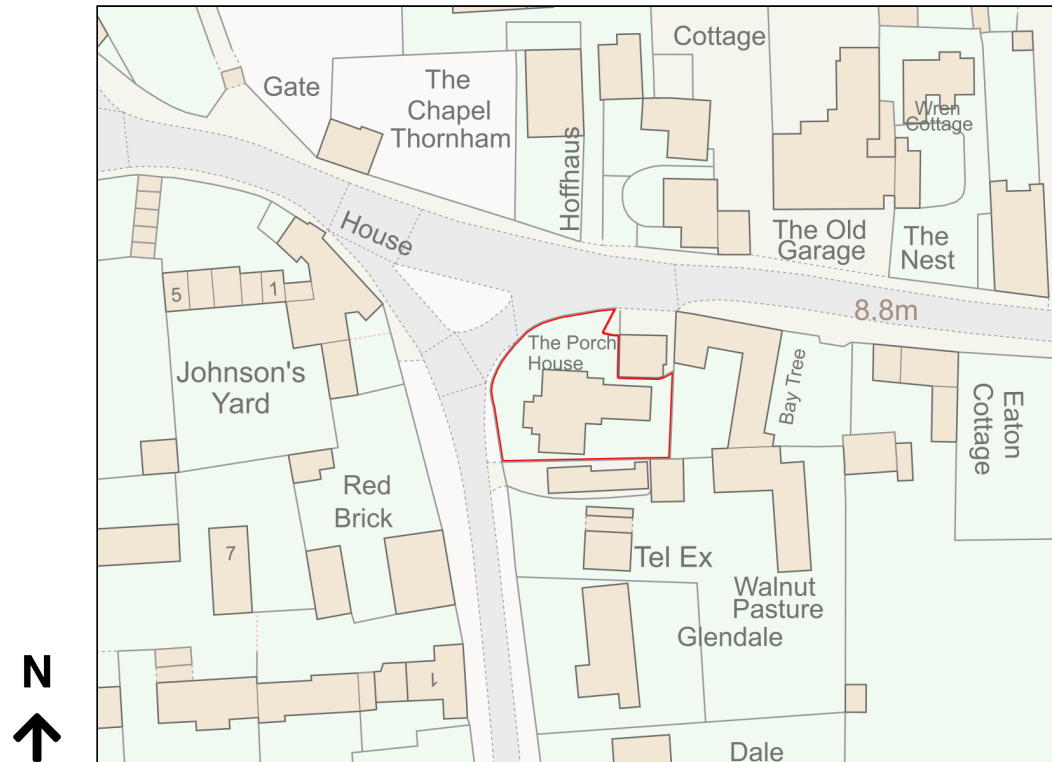

Location Plan

Site Address: The Porch House, Hall Lane, Thornham, PE36 6NB

Date Produced: 10-Jan-2024

Scale: 1:1250 @A4

Planning Portal Reference: PP-12722011v1