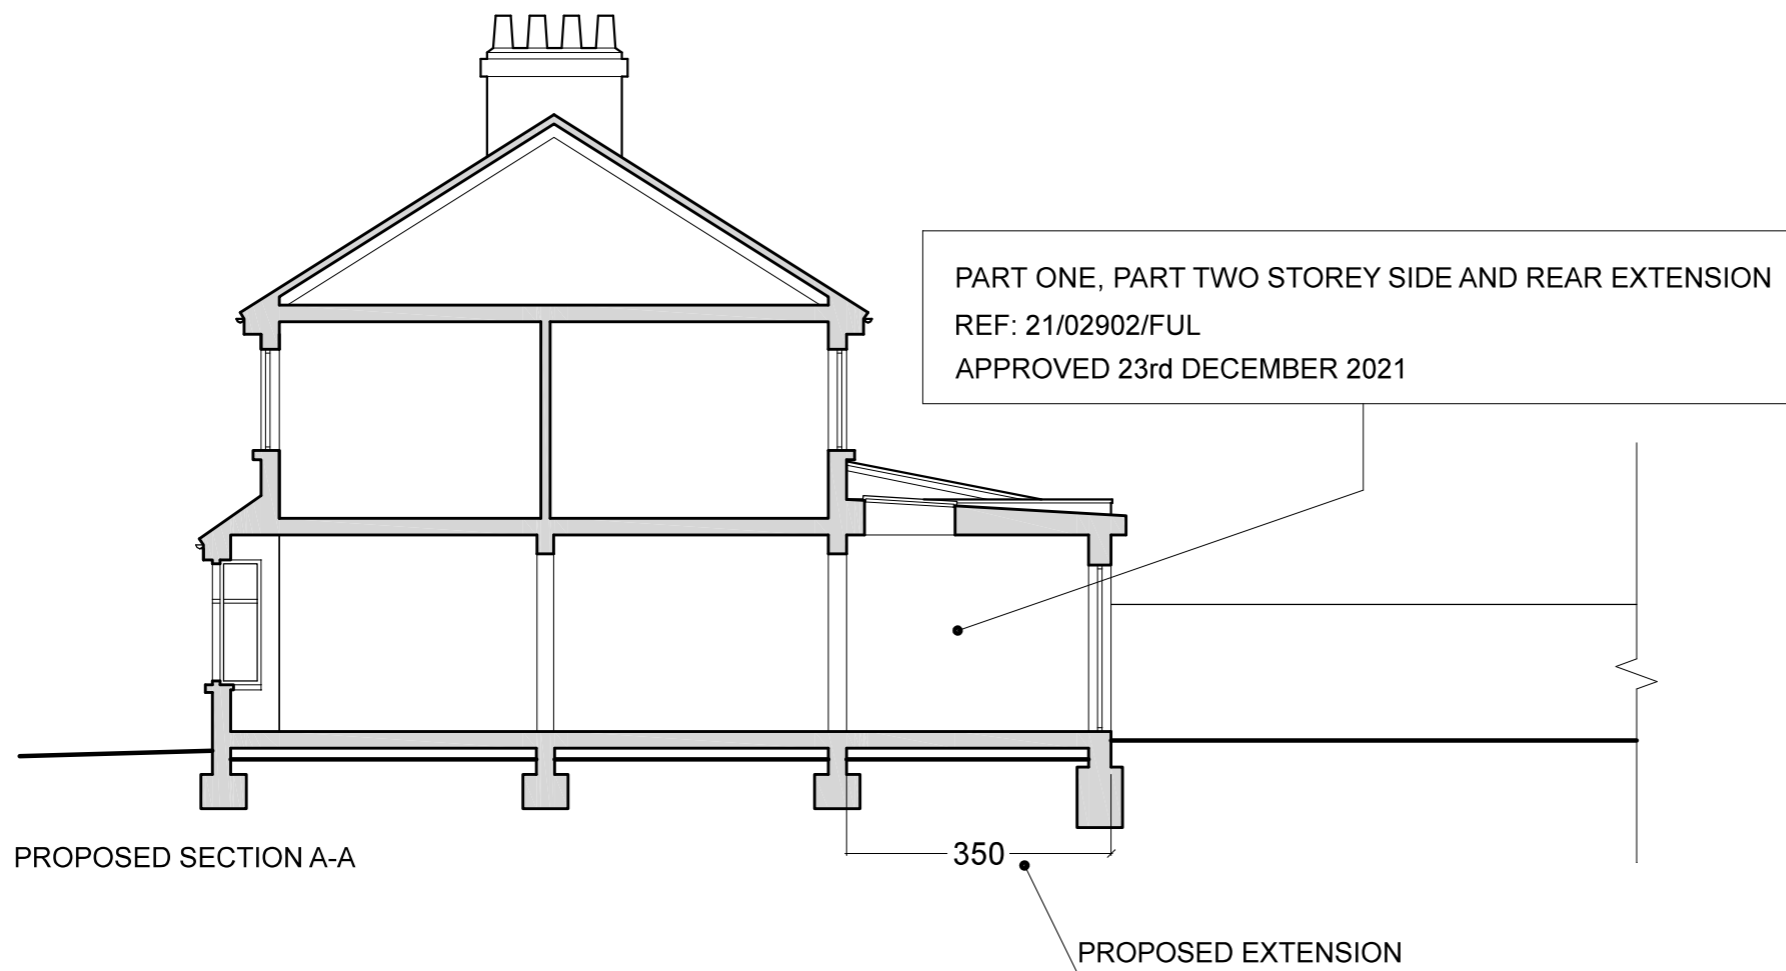

PROPOSED SECTION A-A

CANTALEDESIGN ARCHITECTS
CANTALE DESIGN ARCHITECTS LTD
architects Registration Board
studio@cantaledesign.com
Tel: 0800 644 6419
123 Trafalgar Road, Greenwich - LONDON SE10 9TX

RETROSPECTIVE PLANNING APPLICATION

119 MYPLACE ROAD
BEXLEYHEATH - KENT - DA7 6ER

PRE-EXISTING AND PROPOSED SECTIONS 07
(REF: 21/02902/FUL)

SCALE 1:100 @ A3

JAN - 2024