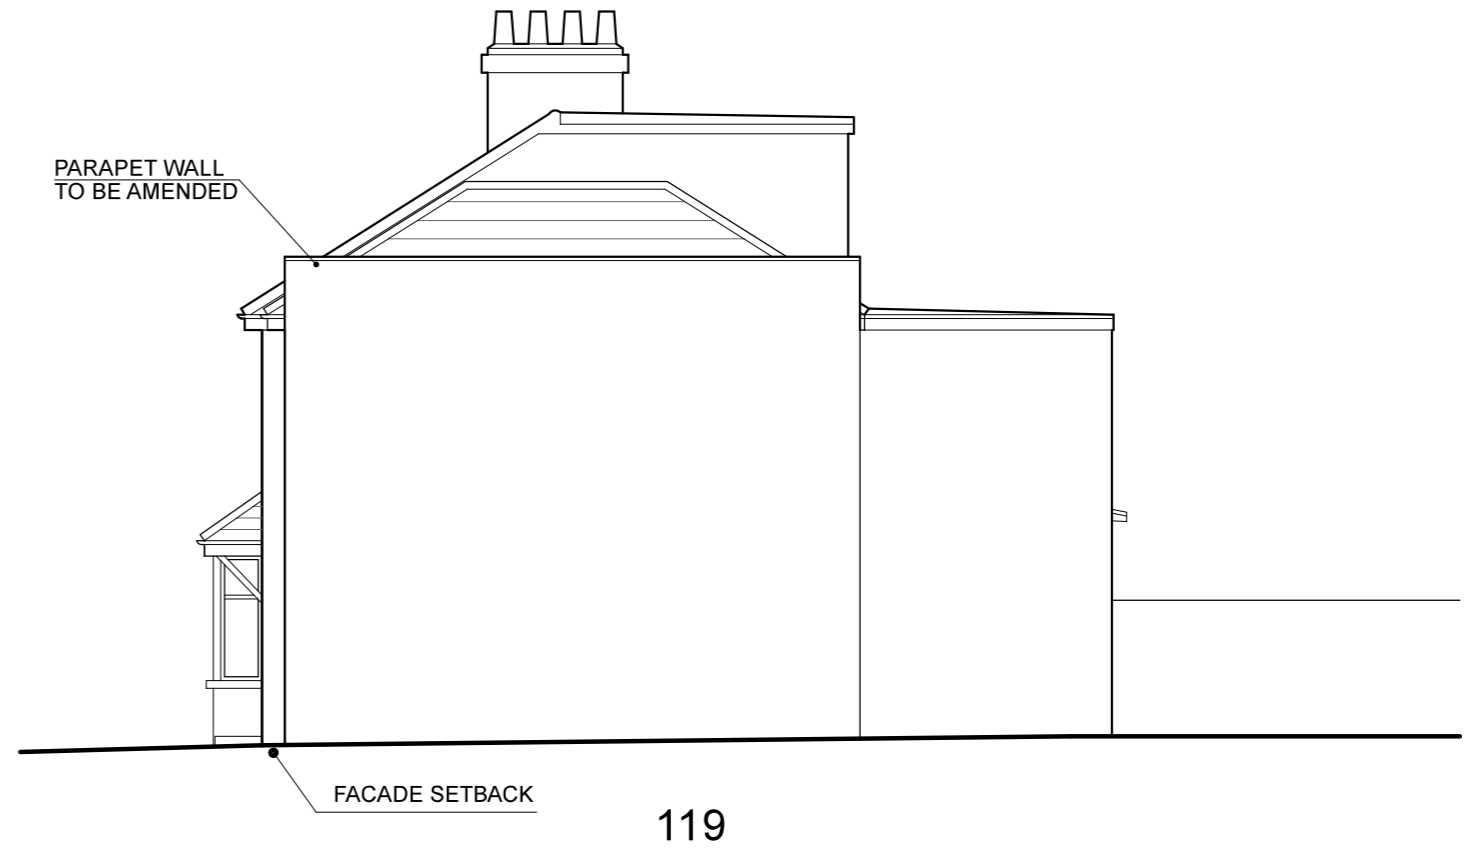

AS BUILT FRONT ELEVATION

AS BUILT SIDE ELEVATION

AS BUILT REAR ELEVATION

CANTALE DESIGN ARCHITECTS LTD

CANTALEDESIGN
ARCHITECTS

Architects
Registration
Board

studio@cantaledesign.com
Tel: 0800 644 6419
123 Trafalgar Road, Greenwich - LONDON SE10 9TX

RETROSPECTIVE PLANNING APPLICATION

119 MYPLACE ROAD
BEXLEYHEATH - KENT - DA7 6ER

AS BUILT ELEVATIONS

12

SCALE 1:100 @ A3

JAN - 2024